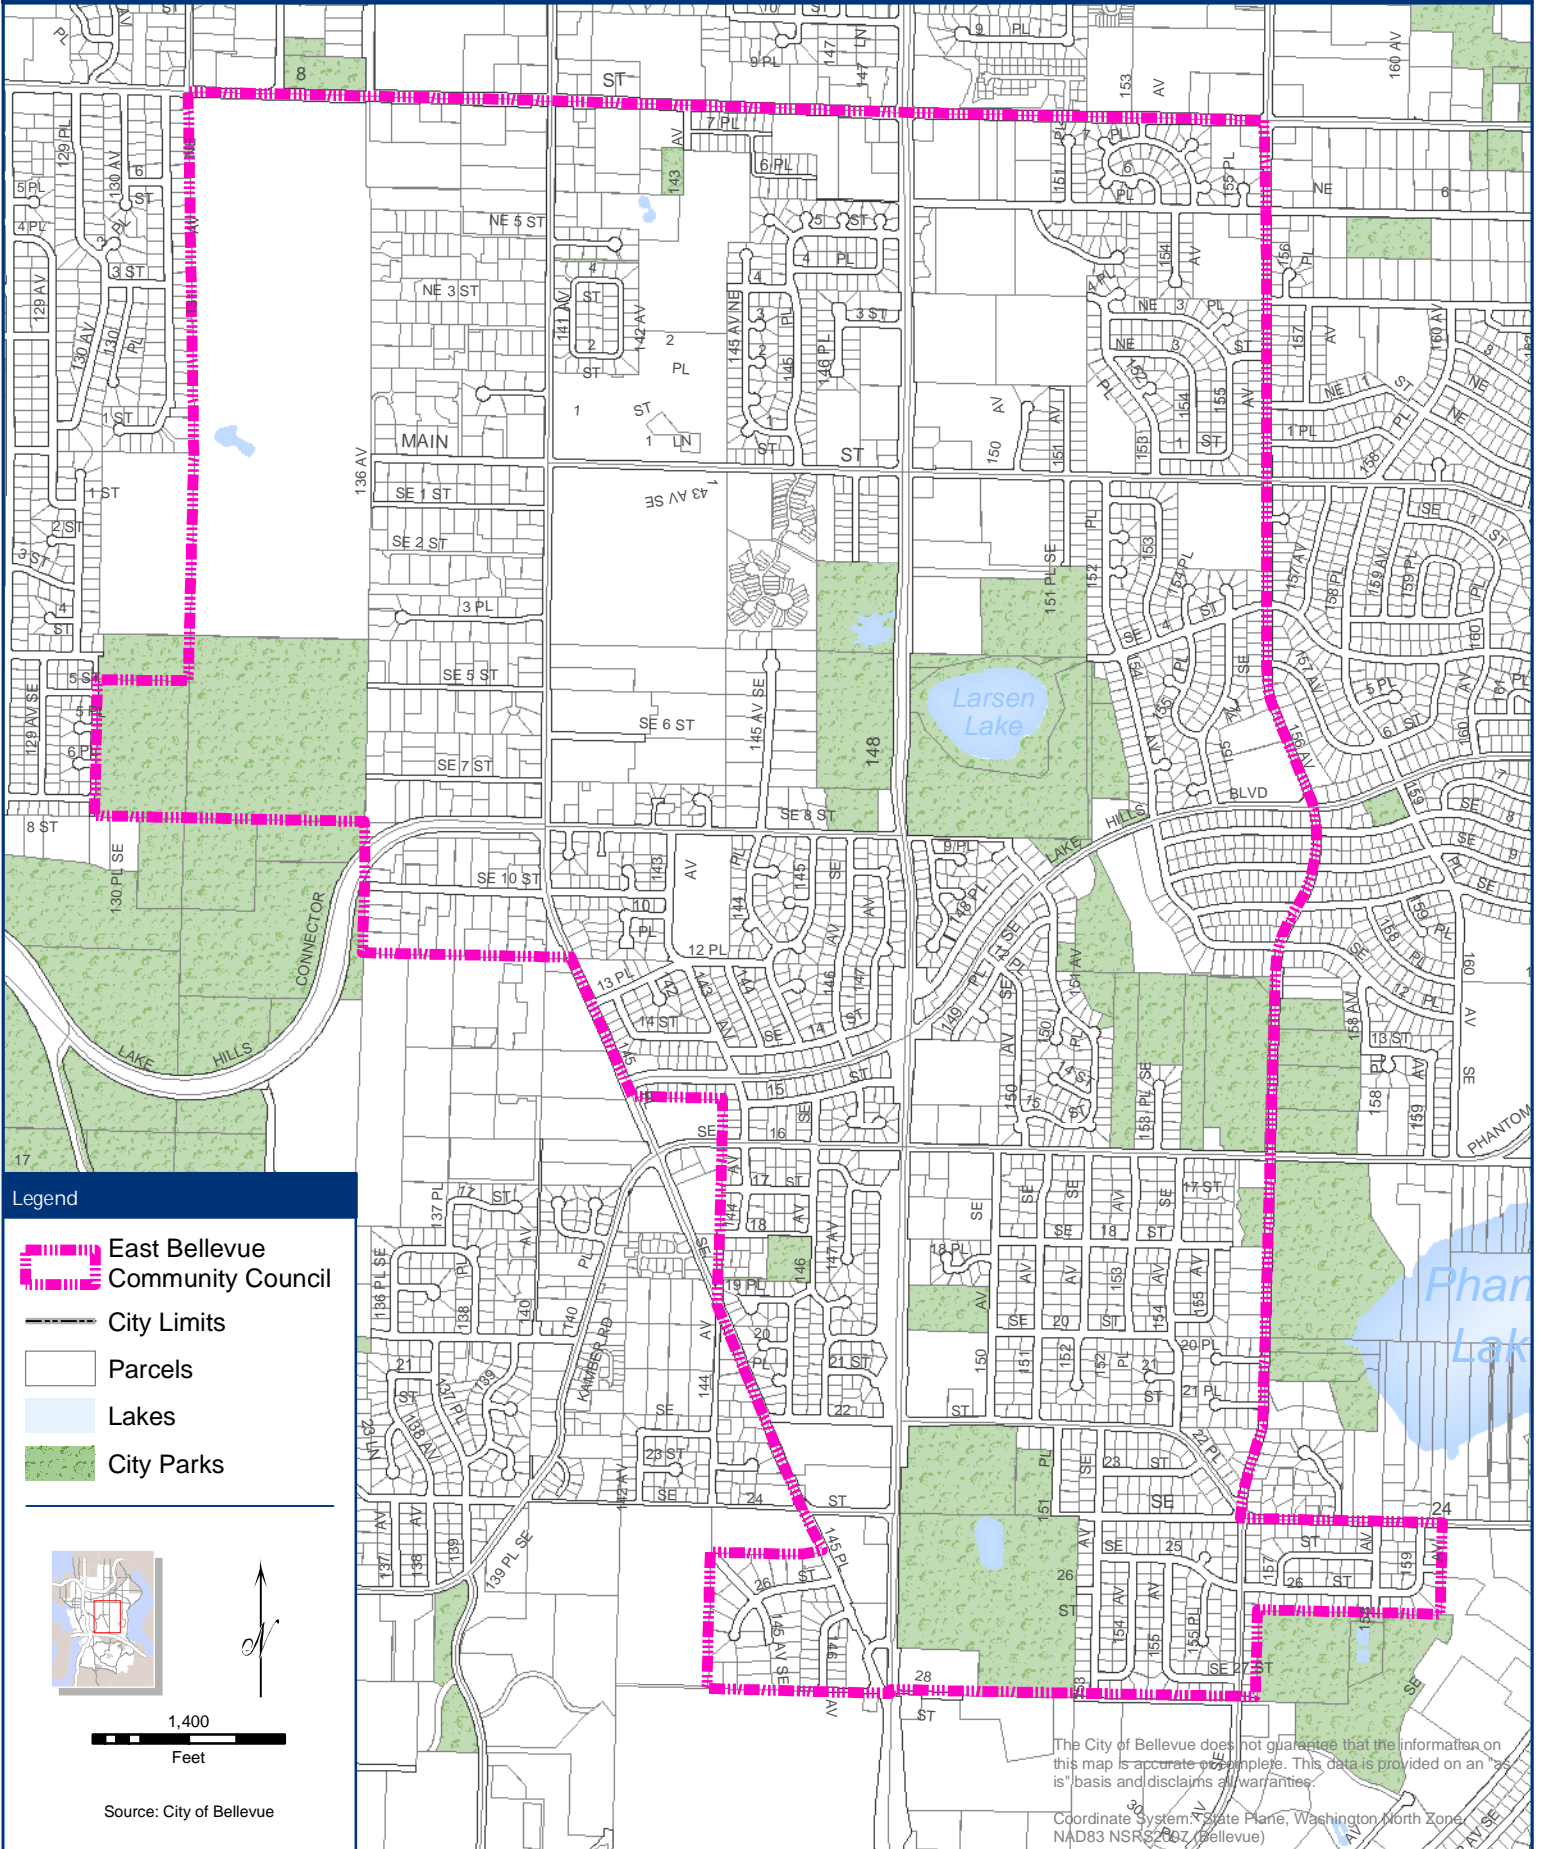

# East Bellevue Community Council

- Legend**
- East Bellevue Community Council
  - City Limits
  - Parcels
  - Lakes
  - City Parks

Source: City of Bellevue

The City of Bellevue does not guarantee that the information on this map is accurate or complete. This data is provided on an "as is" basis and disclaims all warranties.

Coordinate System: State Plane, Washington North Zone, NAD83 NRSR 2007 (Bellevue)