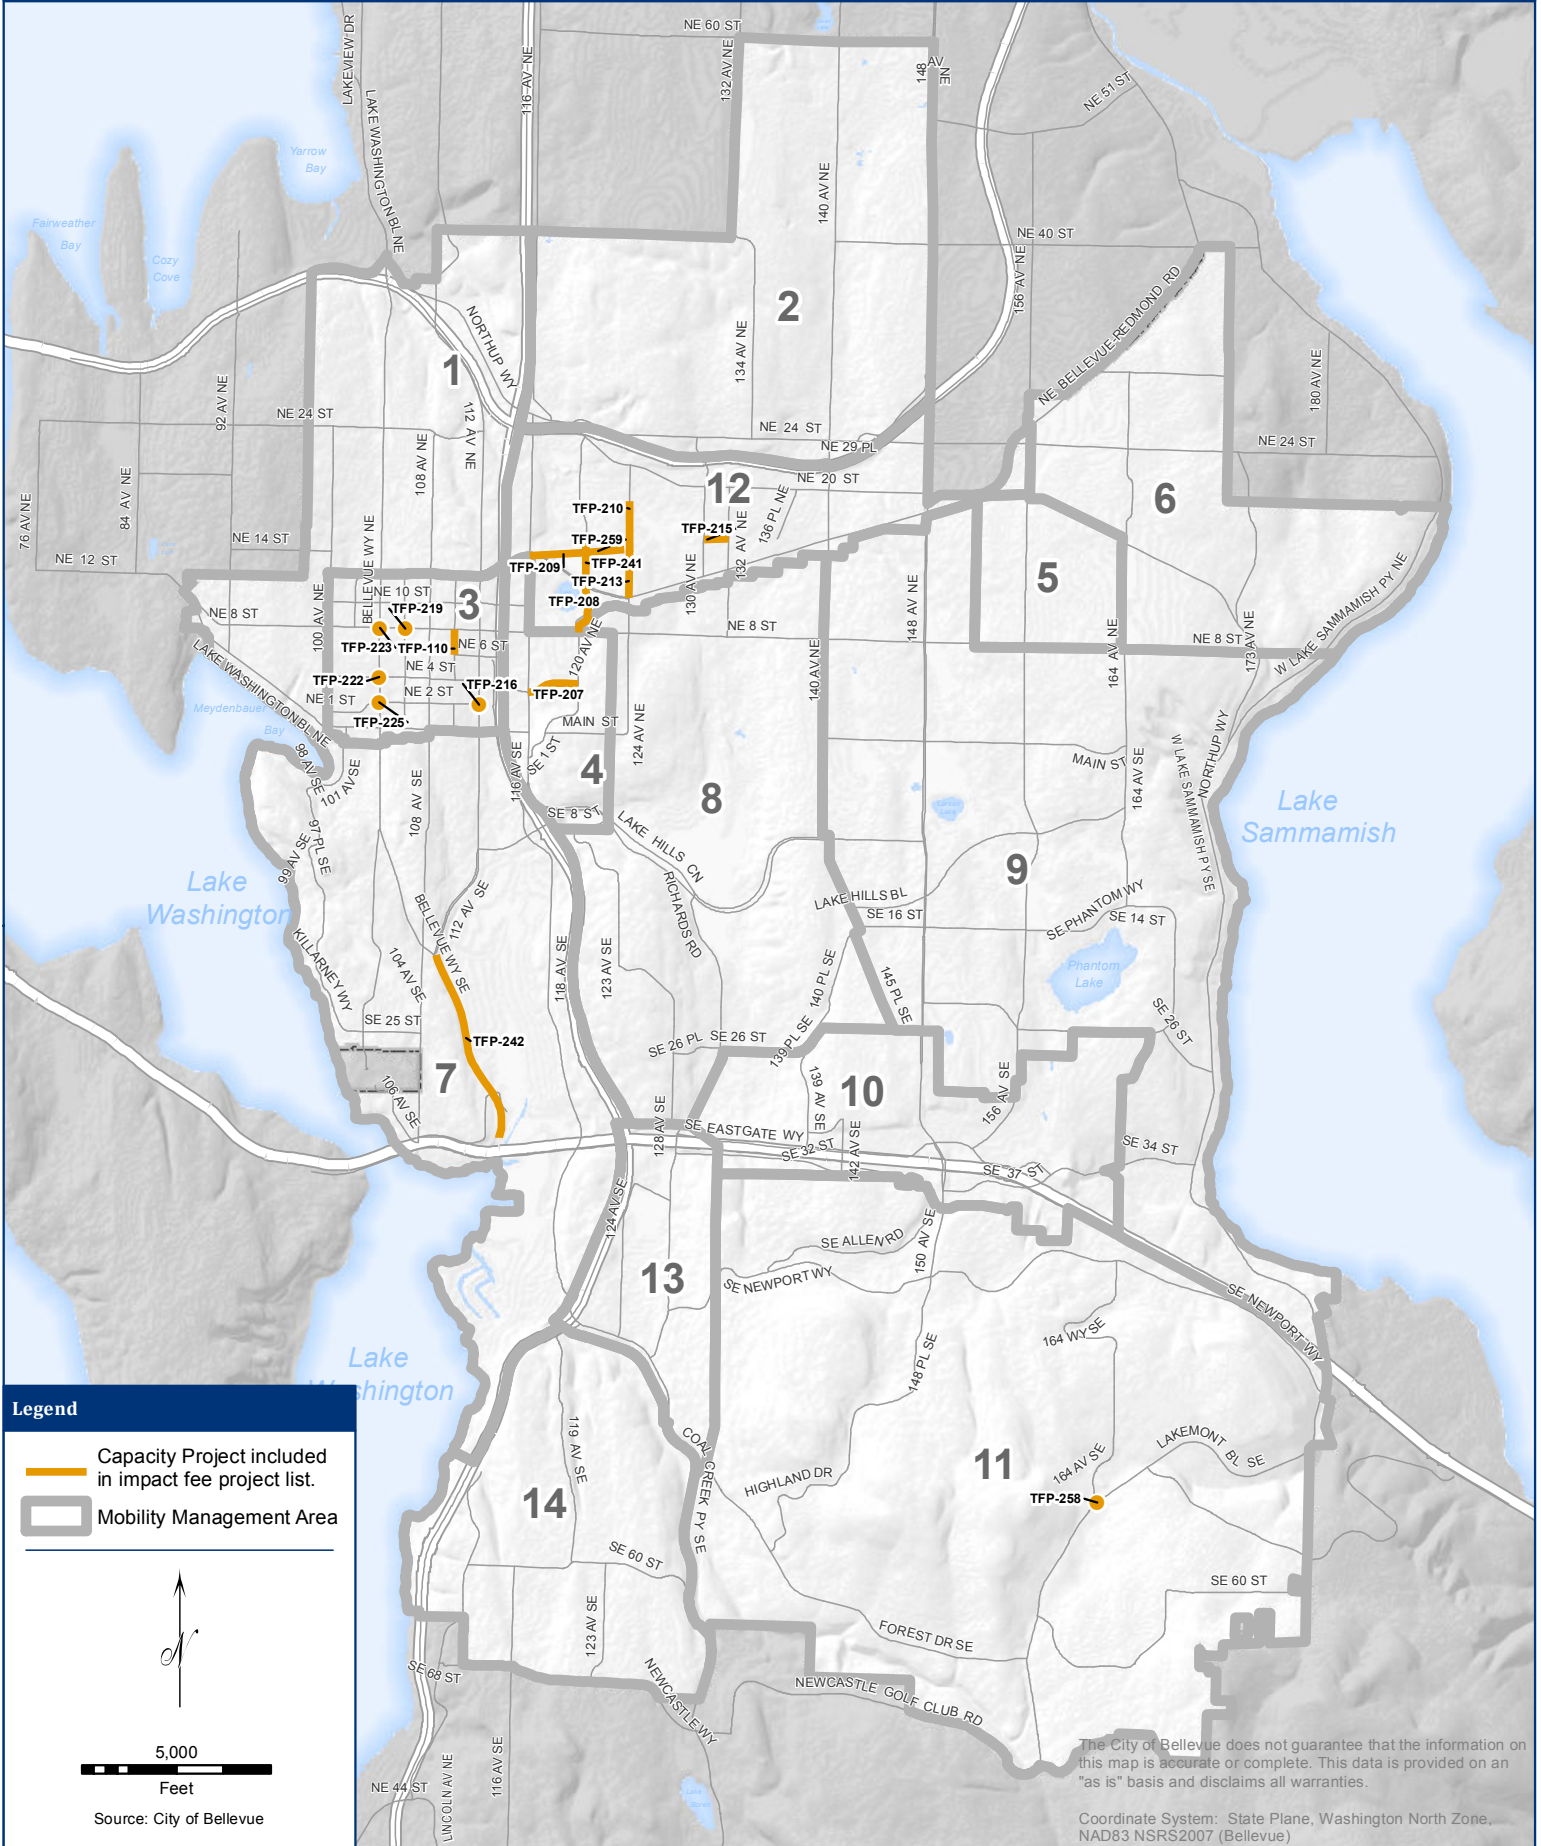

2016-2027 Transportation Facilities Plan

Transportation Impact Fee Projects

The City of Bellevue does not guarantee that the information on this map is accurate or complete. This data is provided on an "as is" basis and disclaims all warranties.

Coordinate System: State Plane, Washington North Zone, NAD83 NSRS2007 (Bellevue)