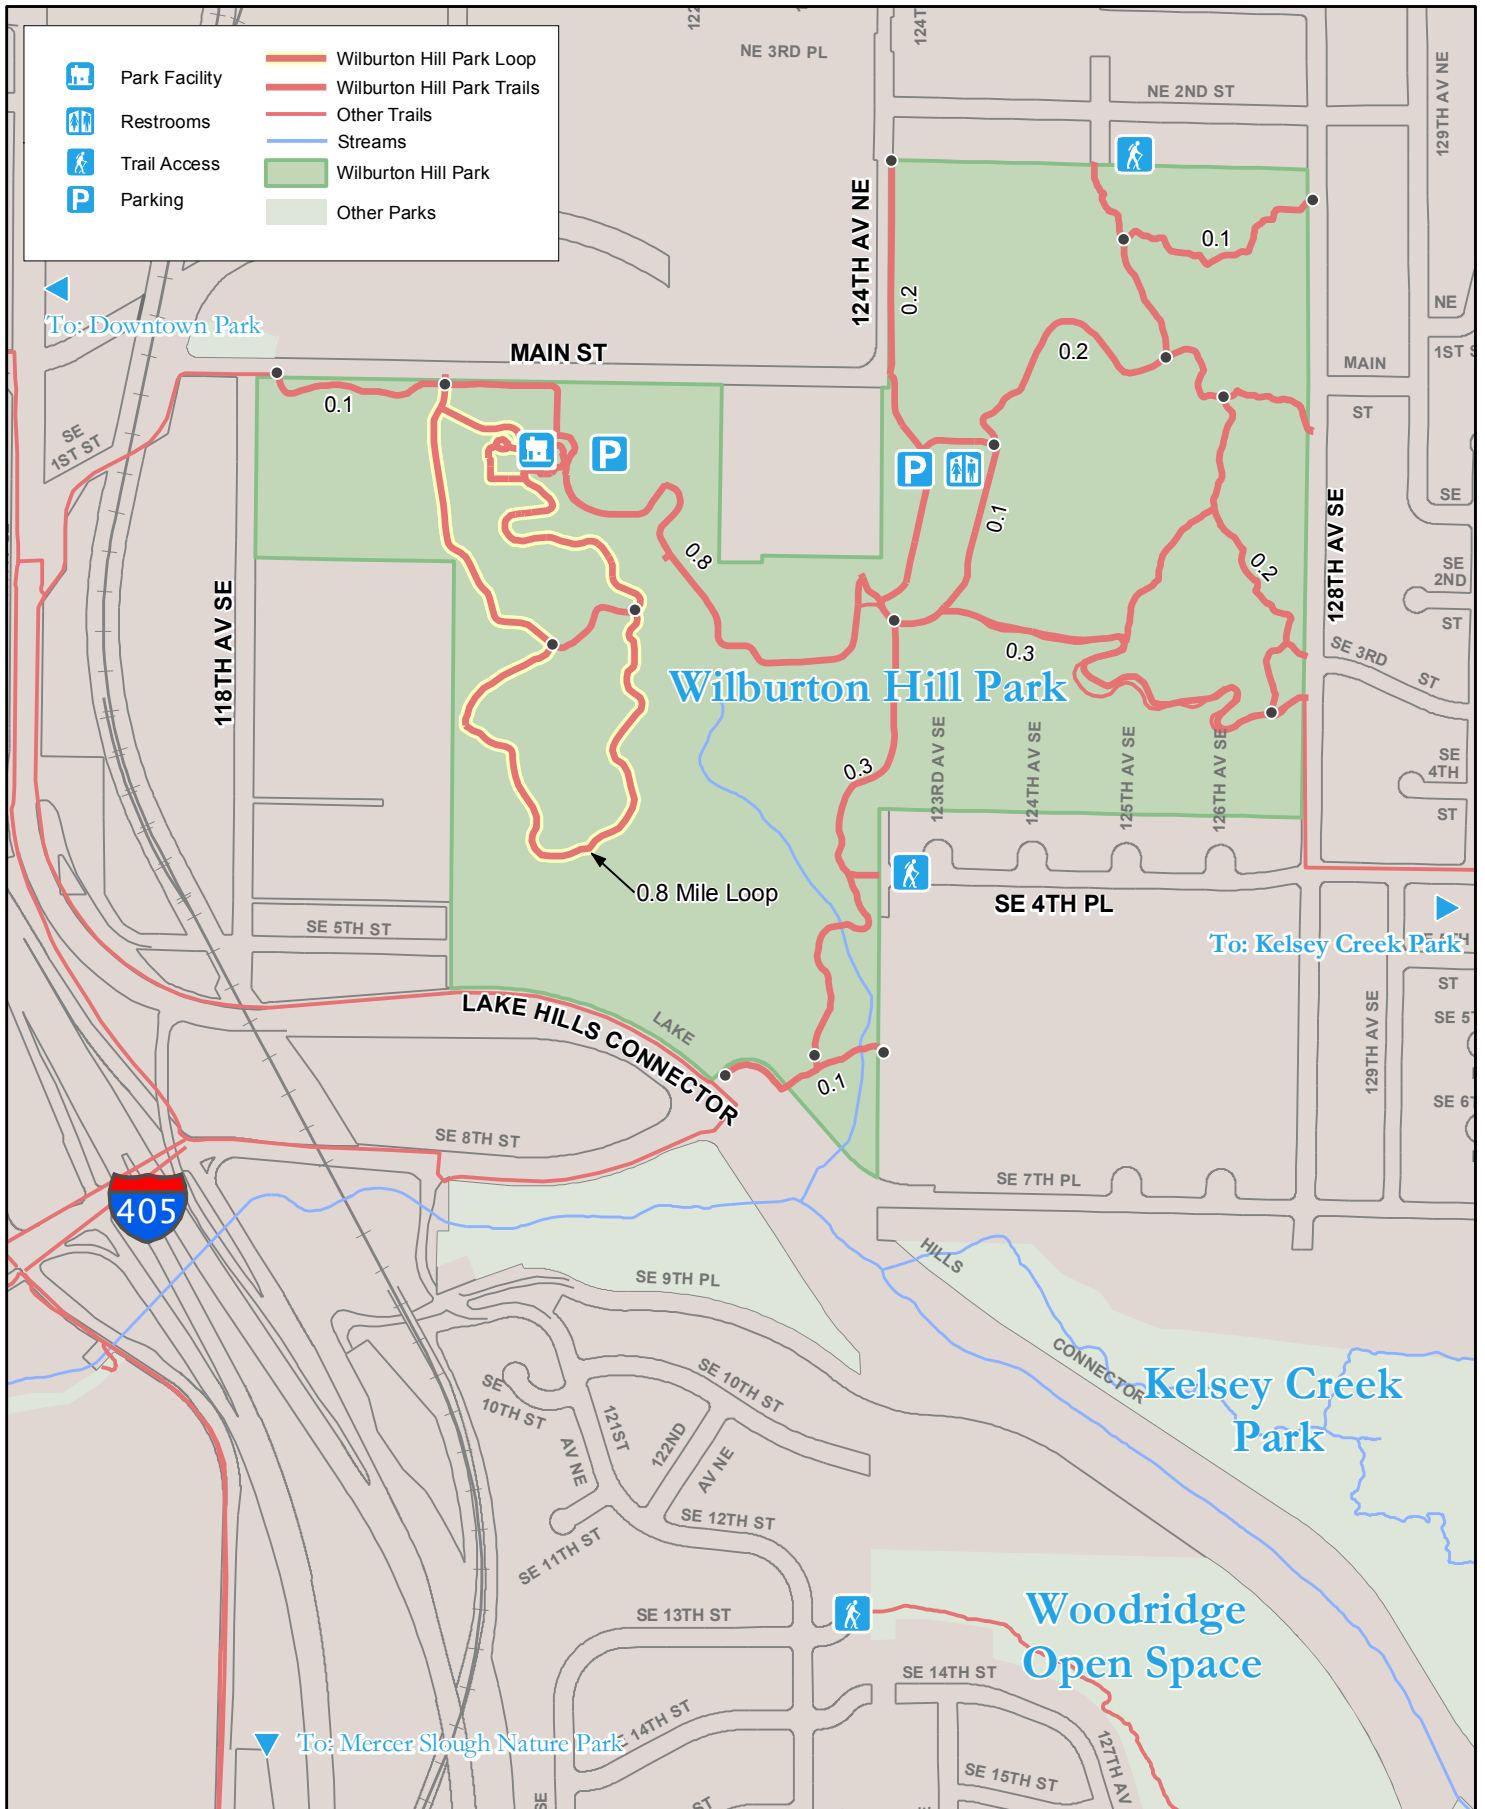

Wilburton Hill Park

Scale bar = 0.1 miles