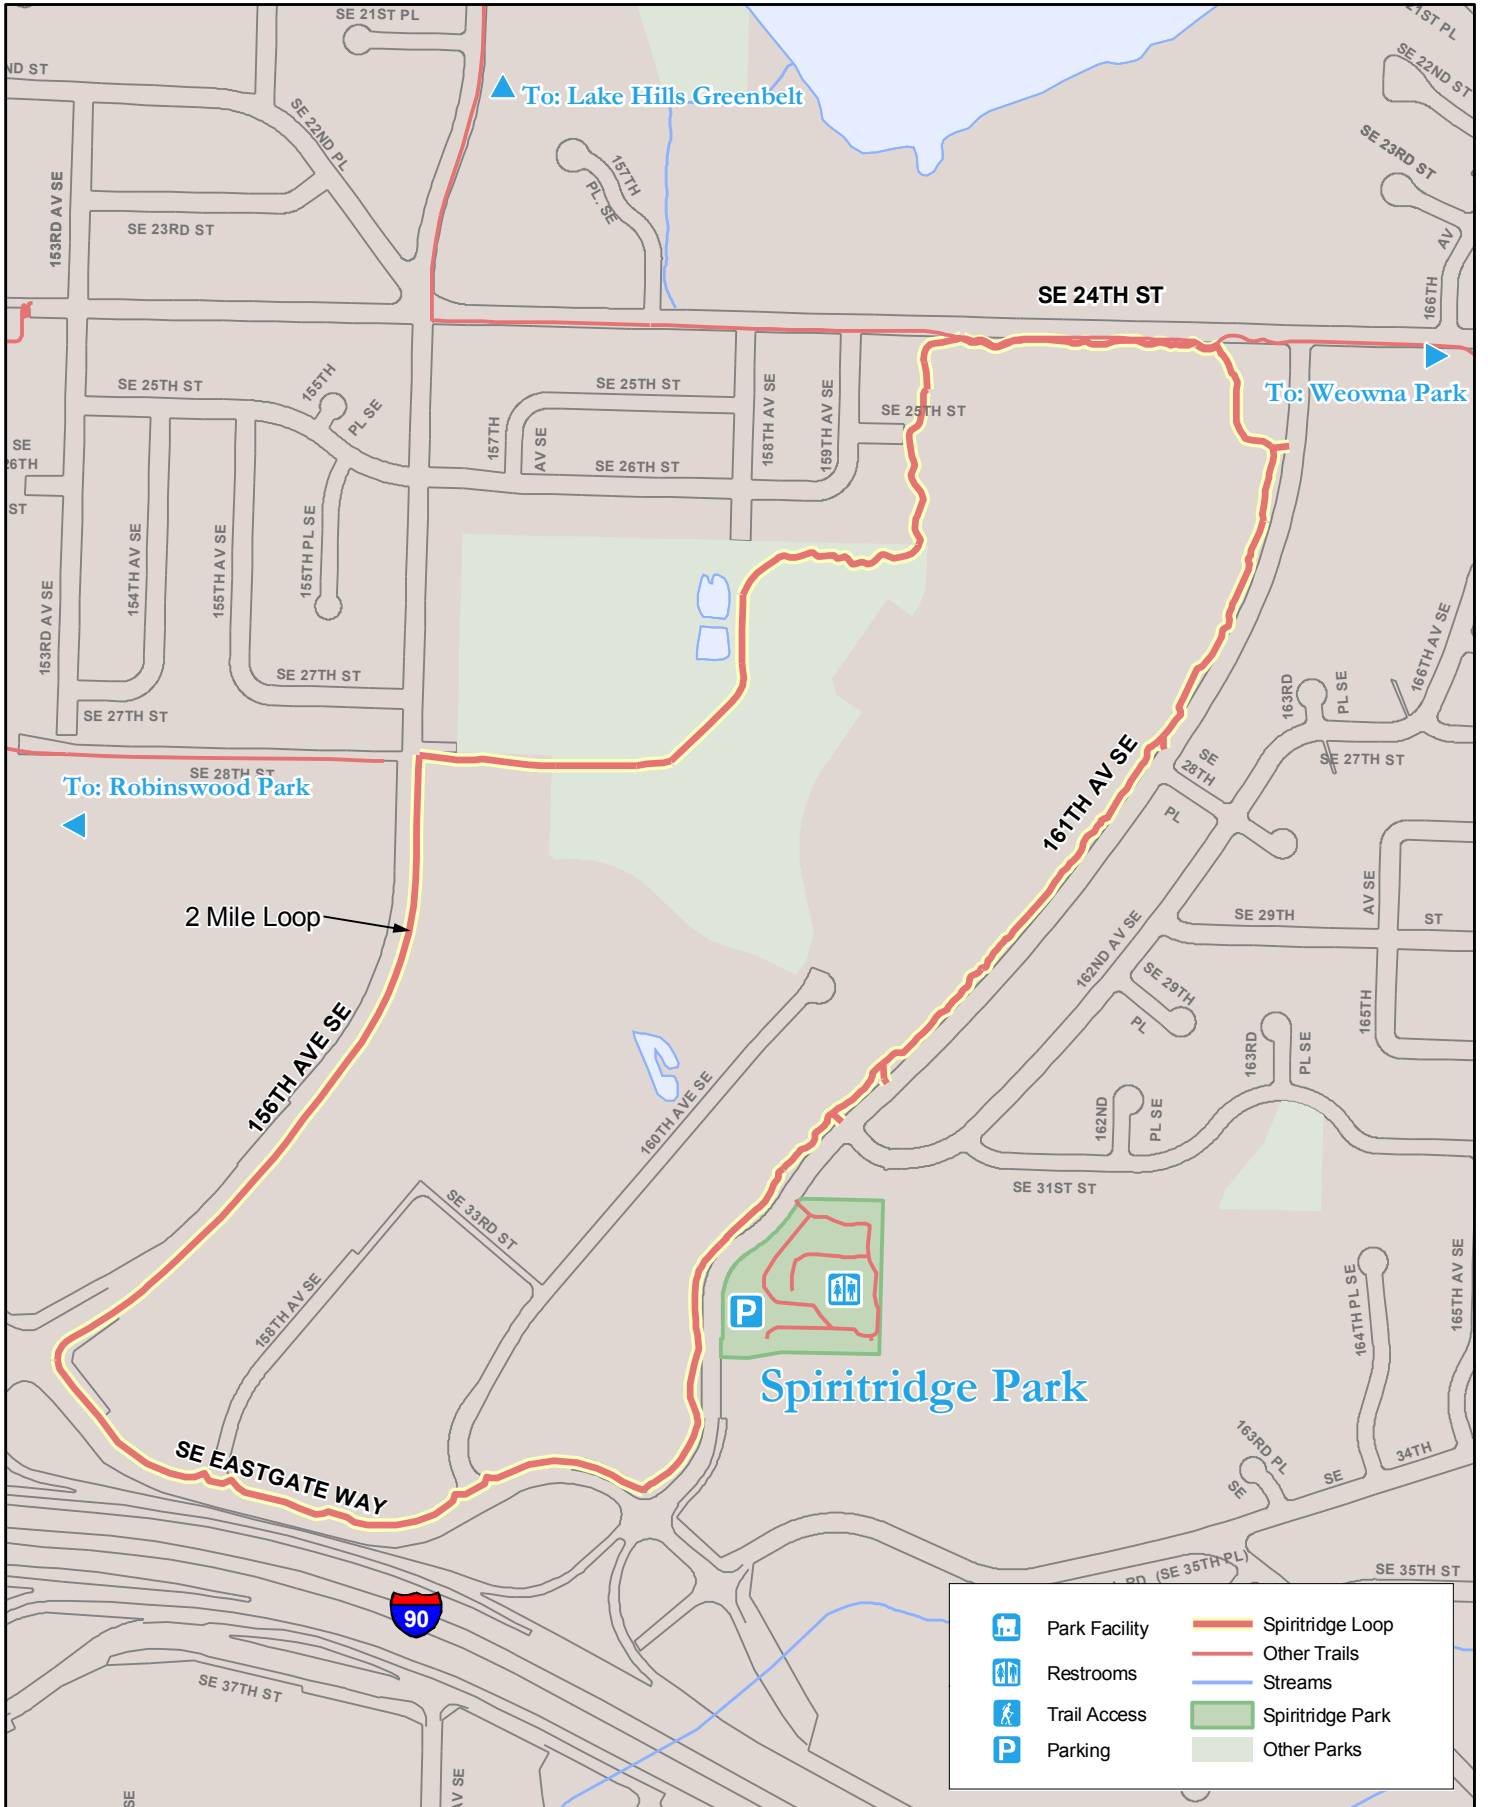

Spiritridge Trail

2 Mile Loop

To: Lake Hills Greenbelt

To: Weowna Park

To: Robinswood Park

Spiritridge Park

	Park Facility		Spiritridge Loop
	Restrooms		Other Trails
	Trail Access		Streams
	Parking		Spiritridge Park
			Other Parks

= 0.1 miles