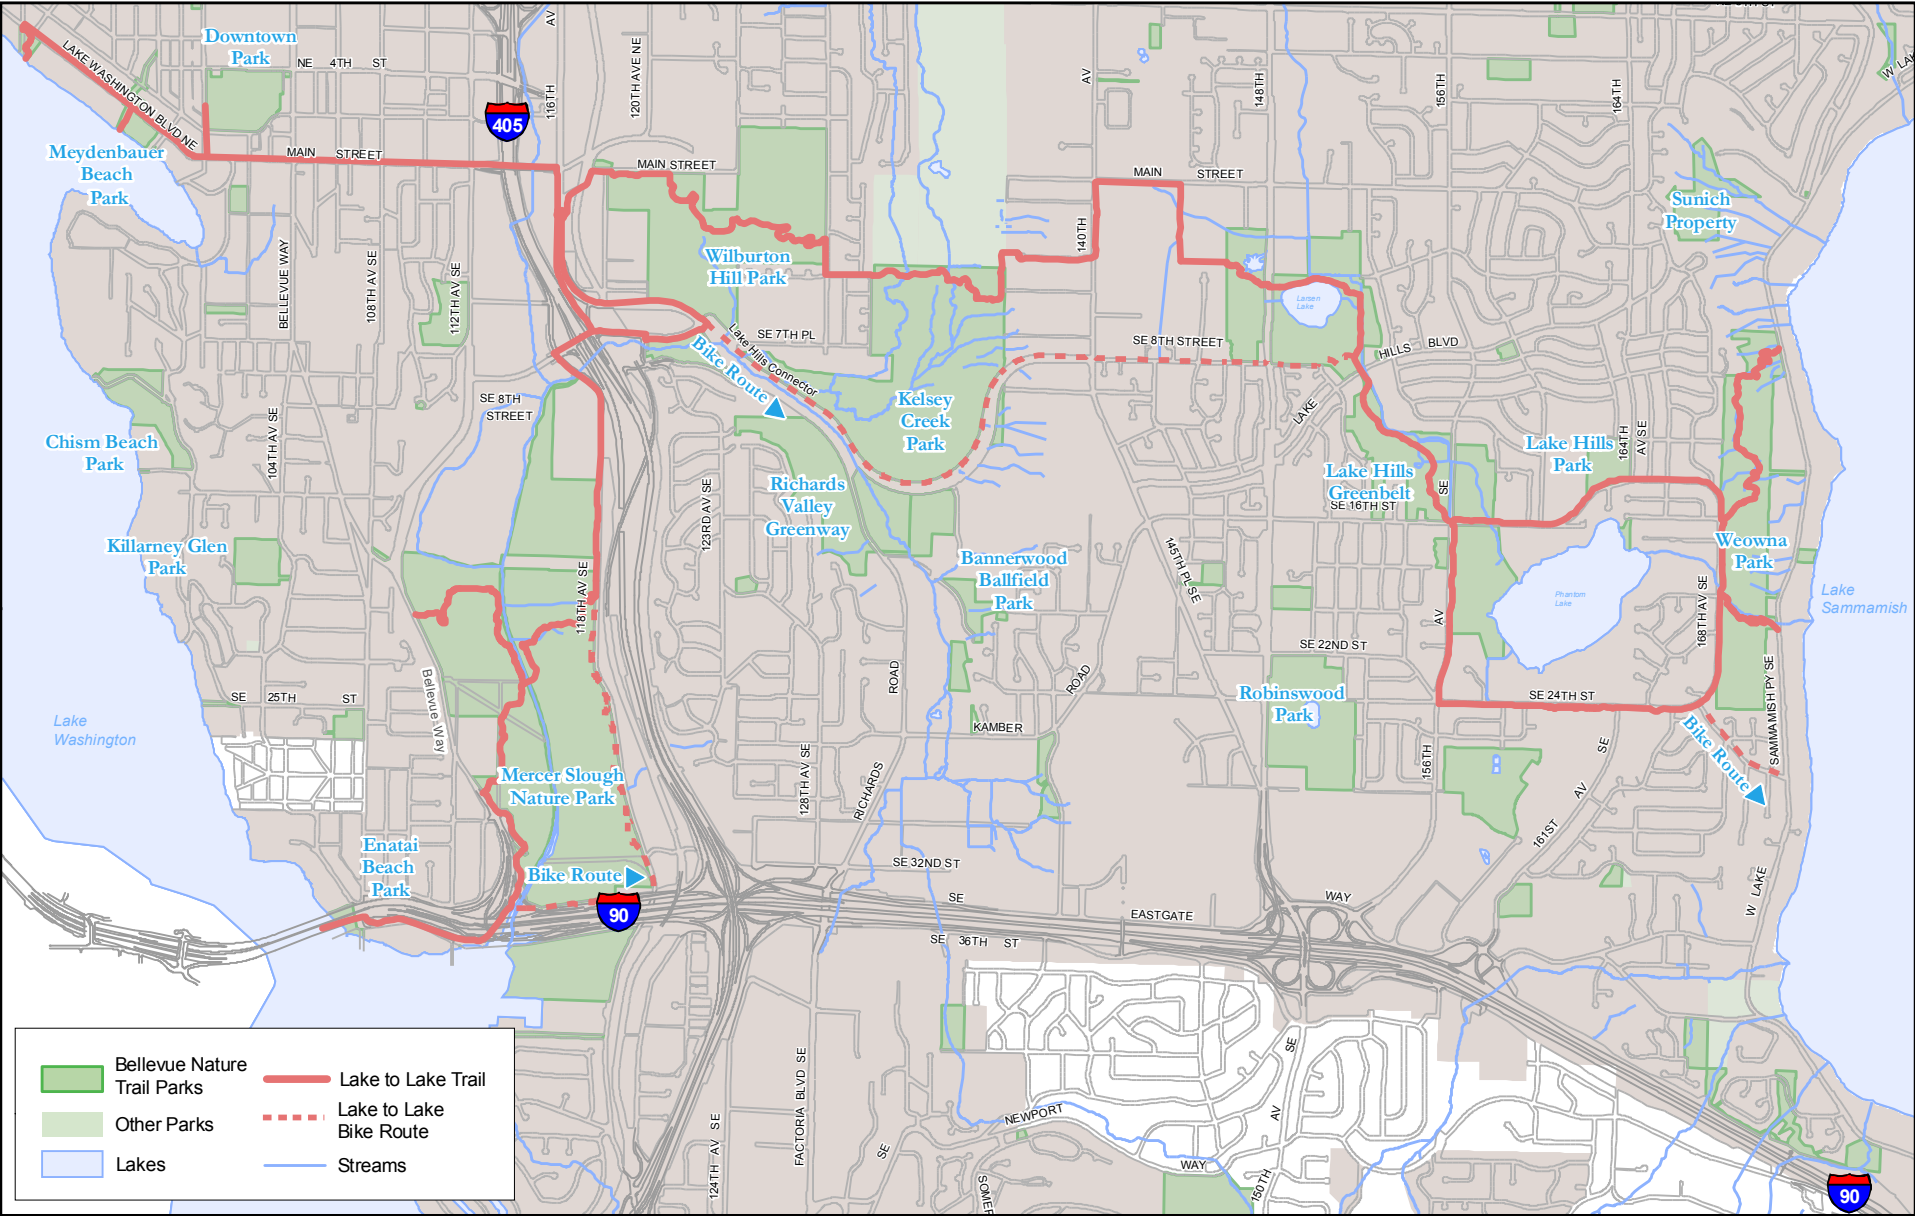

Lake to Lake Trail

Scale bar = 0.5 miles