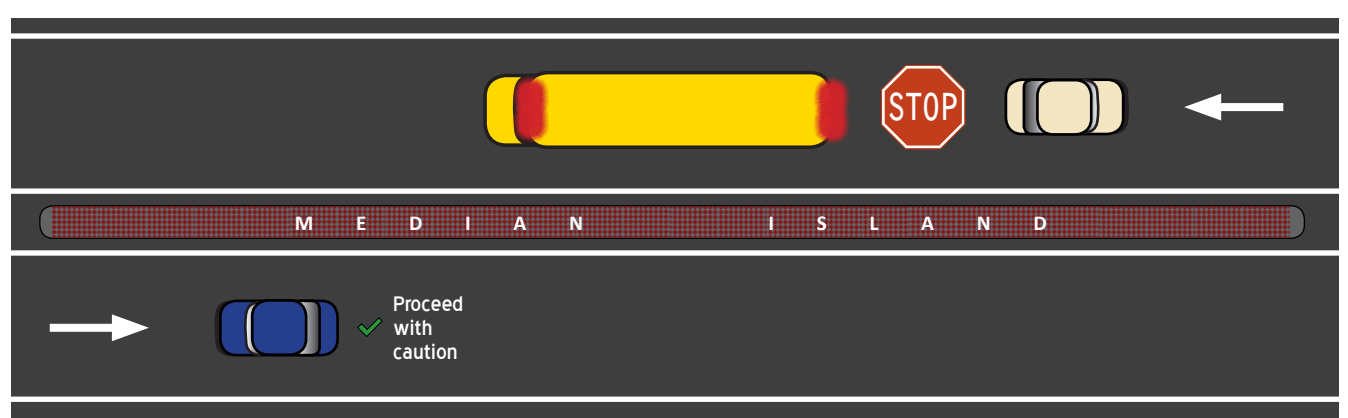

# When to stop when school bus lights are flashing or stop bar is out

**1** 2-lane roadway: both directions stop

**2** 3+ lanes: stop if traveling same direction as bus

**3** Turning lane: stop if traveling same direction as bus

**4** Median: stop if traveling same direction as bus

\$430 fine if violating any of the above