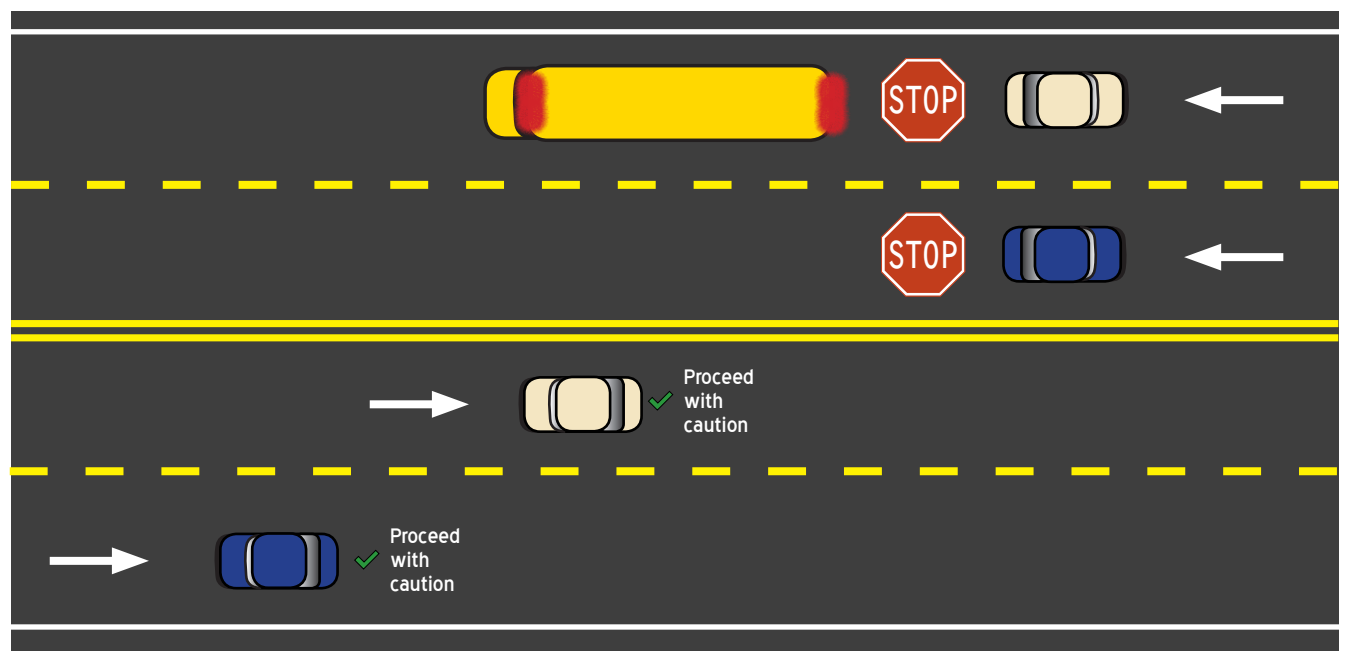

# When to stop when school bus lights are flashing or stop bar is out

**1** 2-lane roadway: both directions stop

**2** 3+ lanes: stop if traveling same direction as bus

**3** Turning lane: stop if traveling same direction as bus

**4** Median: stop if traveling same direction as bus

\$430 fine if violating any of the above