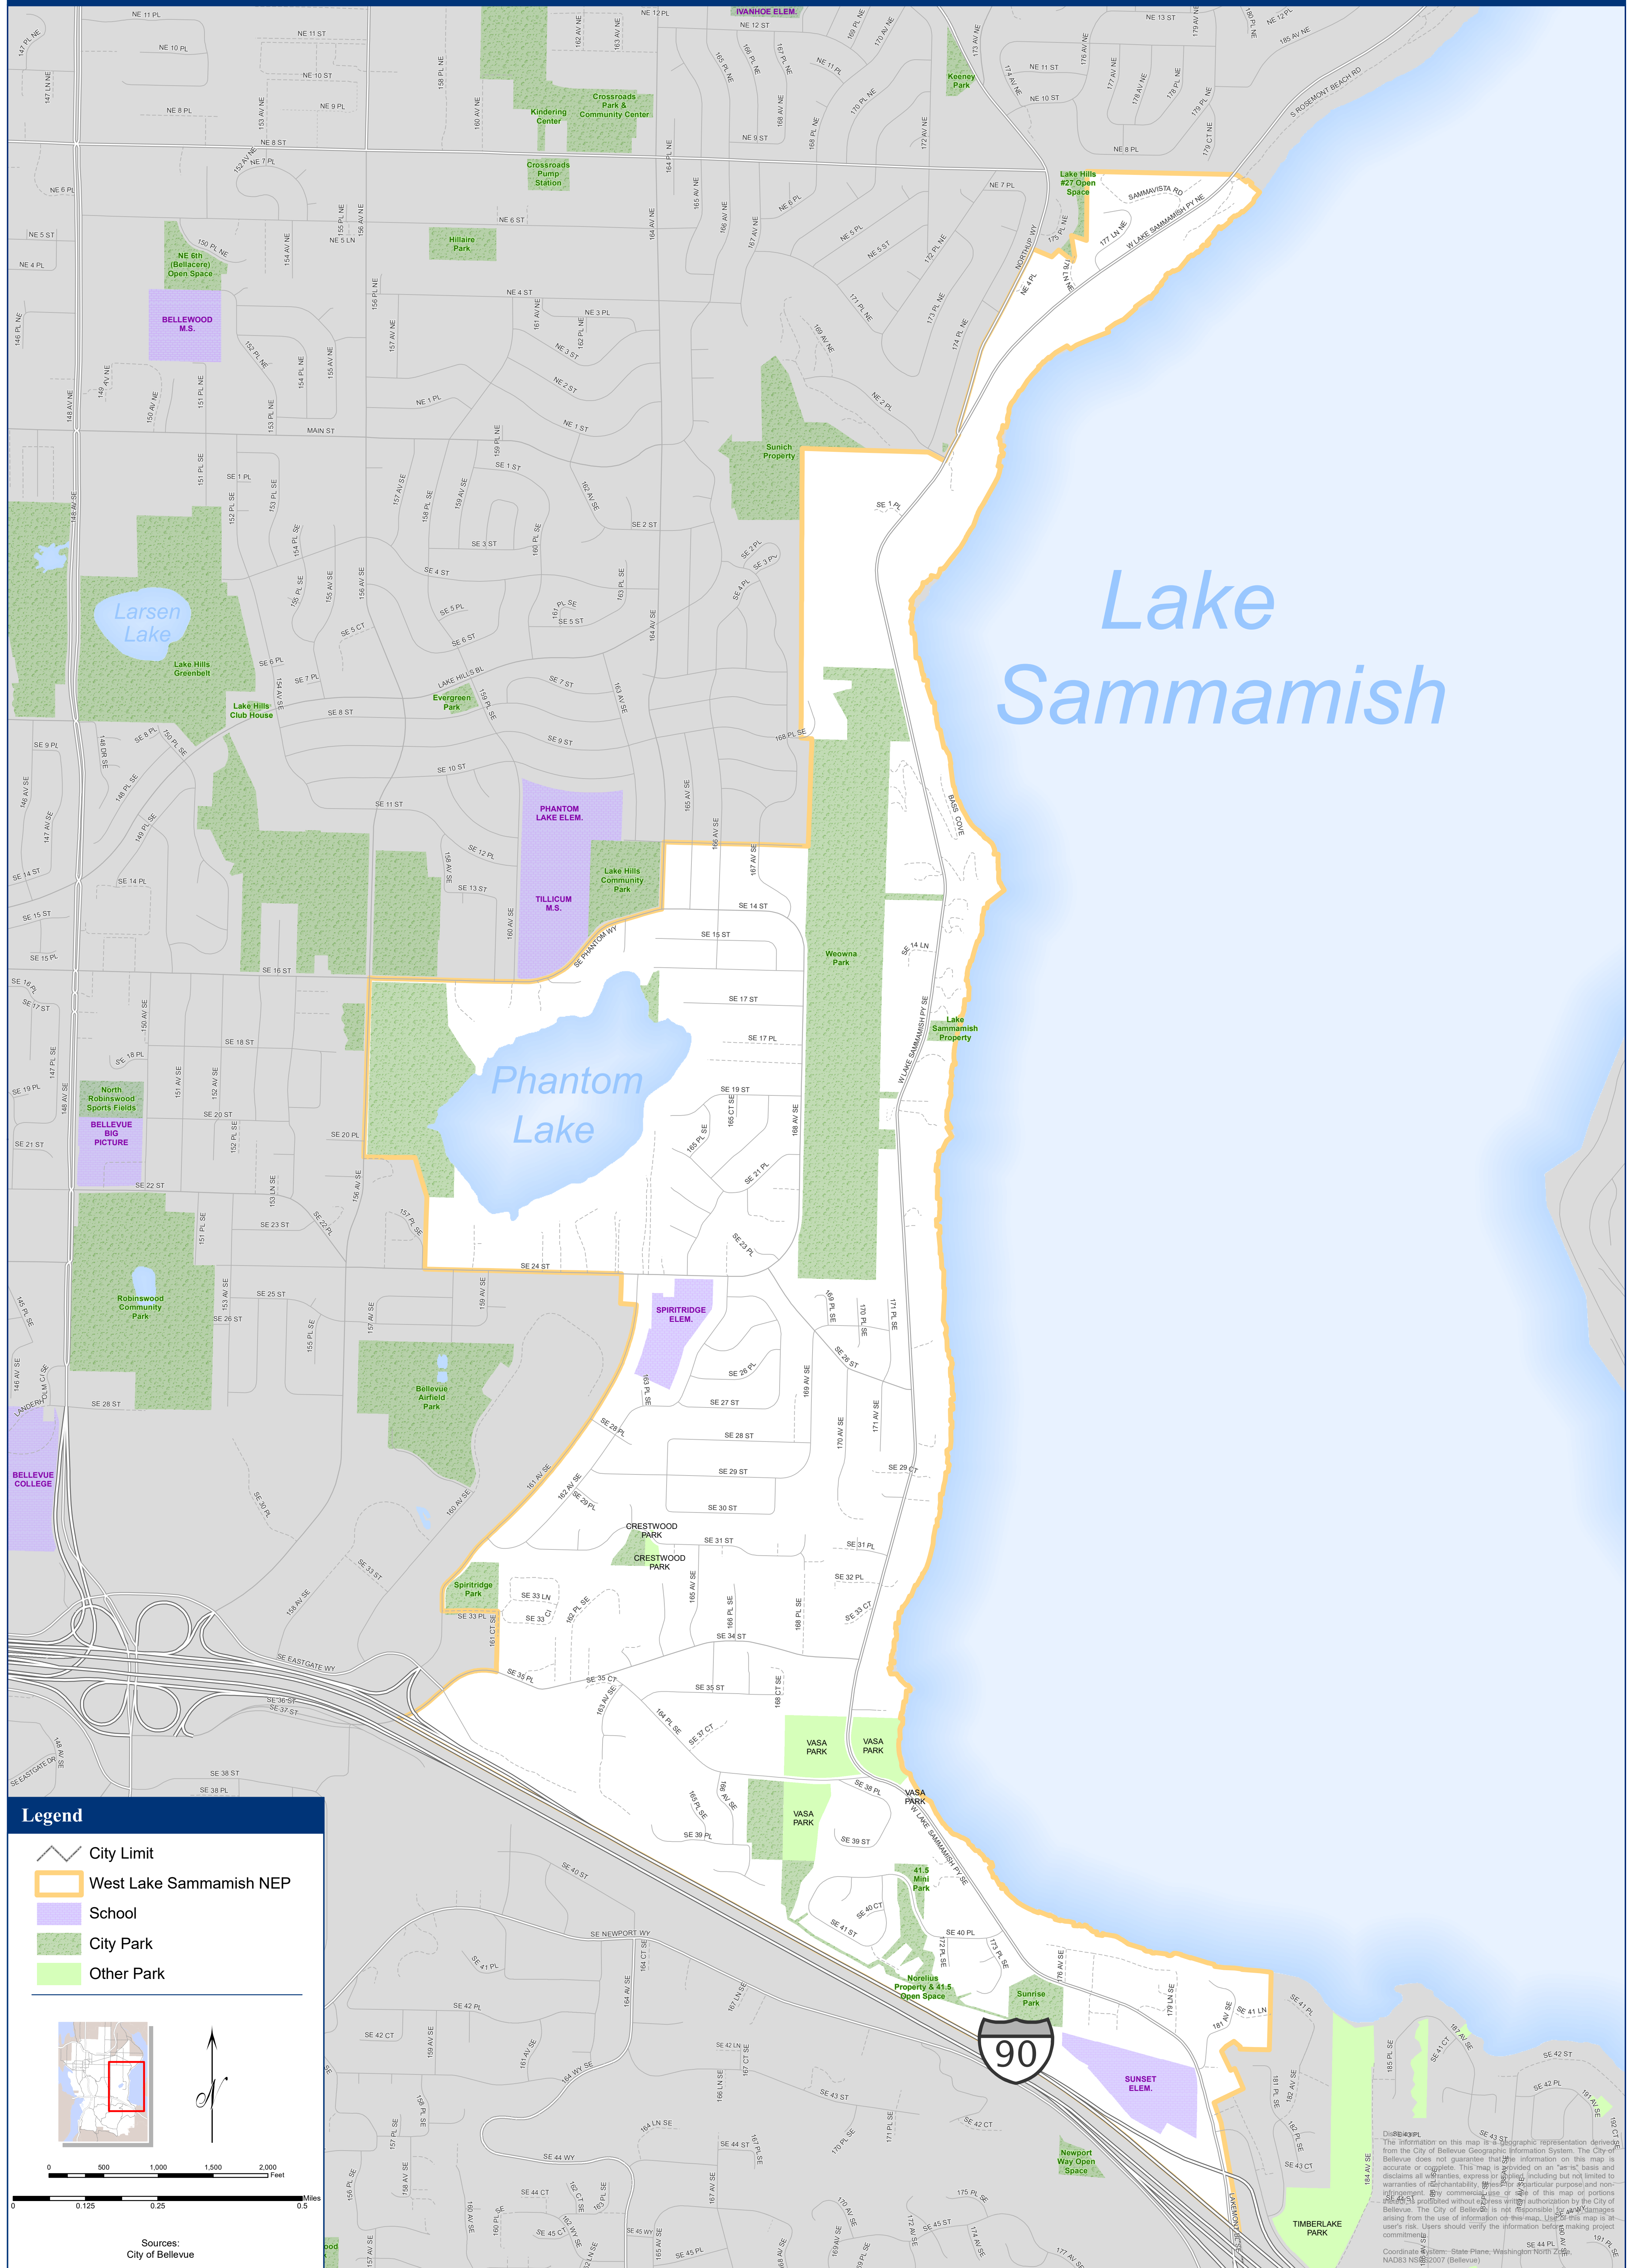

West Lake Sammamish NEP Neighborhood Area

City of Bellevue

Lake Sammamish

1. **Legend**
2. City Limit
   - West Lake Sammamish NEP
   - School
   - City Park
   - Other Park