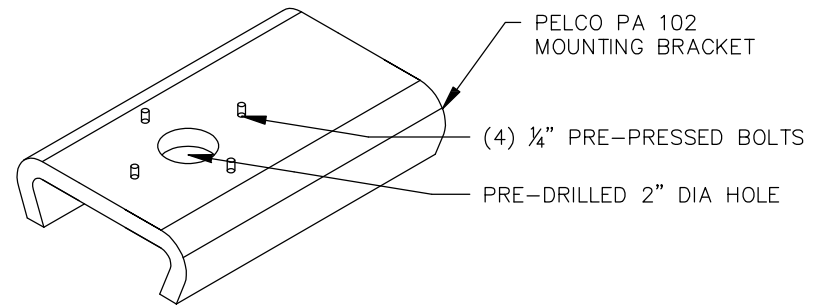

TYPICAL LUMINAIRE ARM MOUNT

CAMERA "L" MOUNT DETAIL

MOUNTING BRACKET DETAIL

VIDEO CAMERA MOUNT – LUMINAIRE ARM DETAIL

DRAWING NUMBER	SL-260-1
SCALE	NONE
REVISION DATE	12/17
DEPARTMENT	TRANS