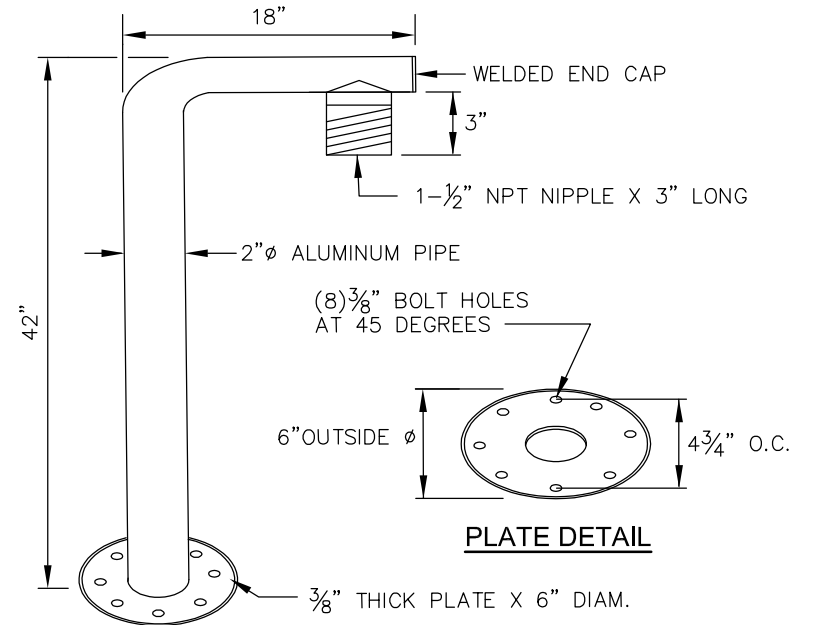

TYPICAL LUMINAIRE ARM MOUNT

CAMERA "L" MOUNT DETAIL

MOUNTING BRACKET DETAIL

VIDEO CAMERA MOUNT – LUMINAIRE ARM DETAIL

DRAWING NUMBER	SL-260-1
SCALE	NONE
REVISION DATE	12/17
DEPARTMENT	TRANS