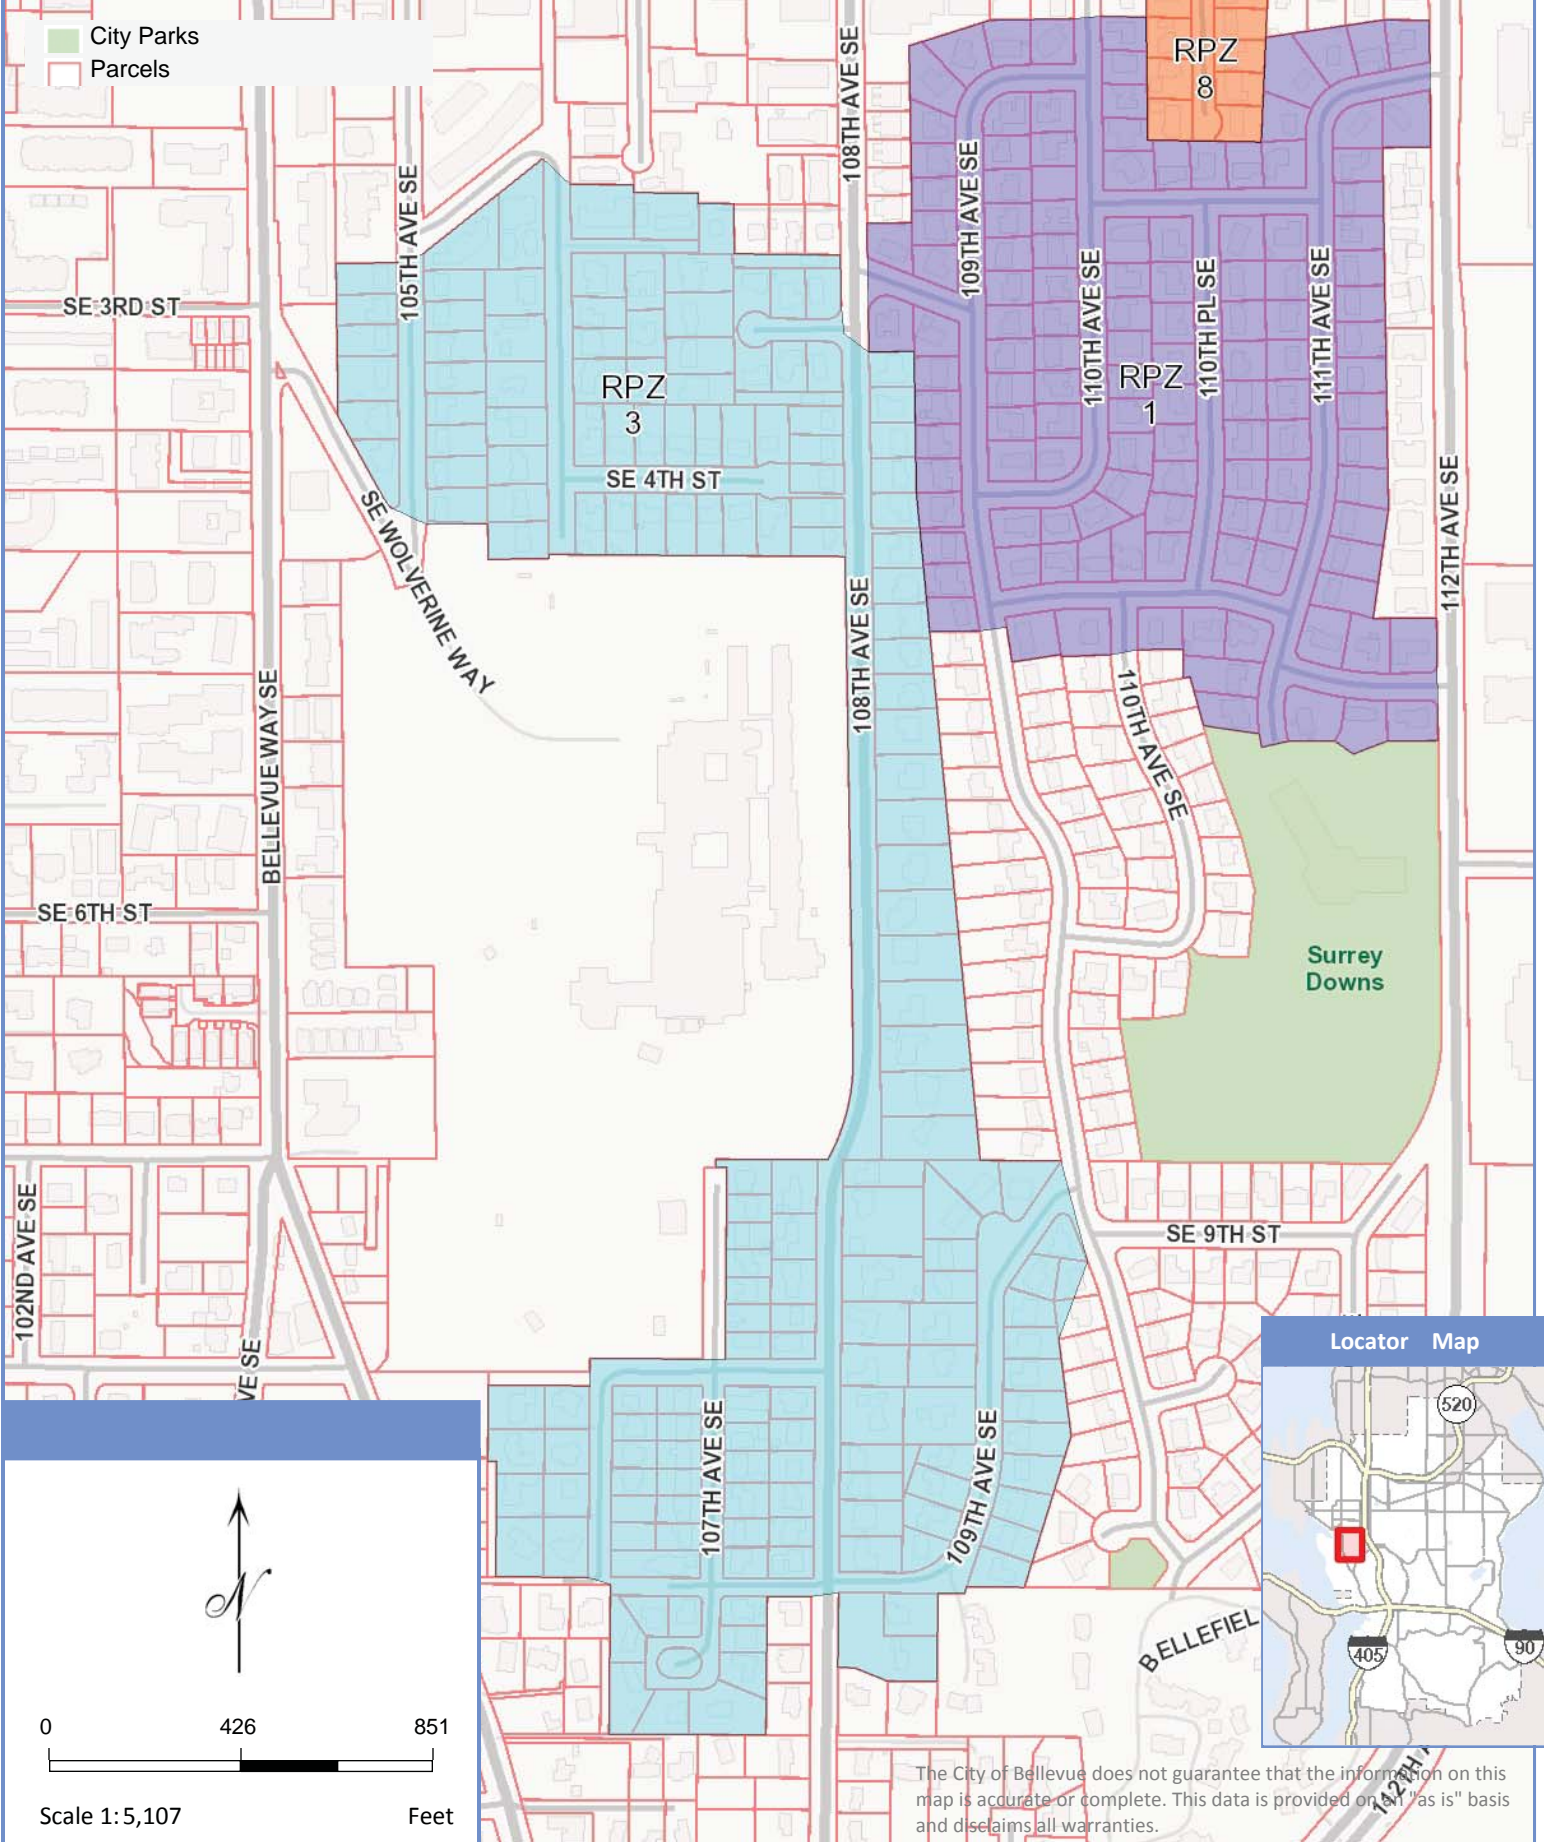

RPZ 3

- City Parks
- Parcels

Scale 1:5,107 Feet

The City of Bellevue does not guarantee that the information on this map is accurate or complete. This data is provided on an "as is" basis and disclaims all warranties.