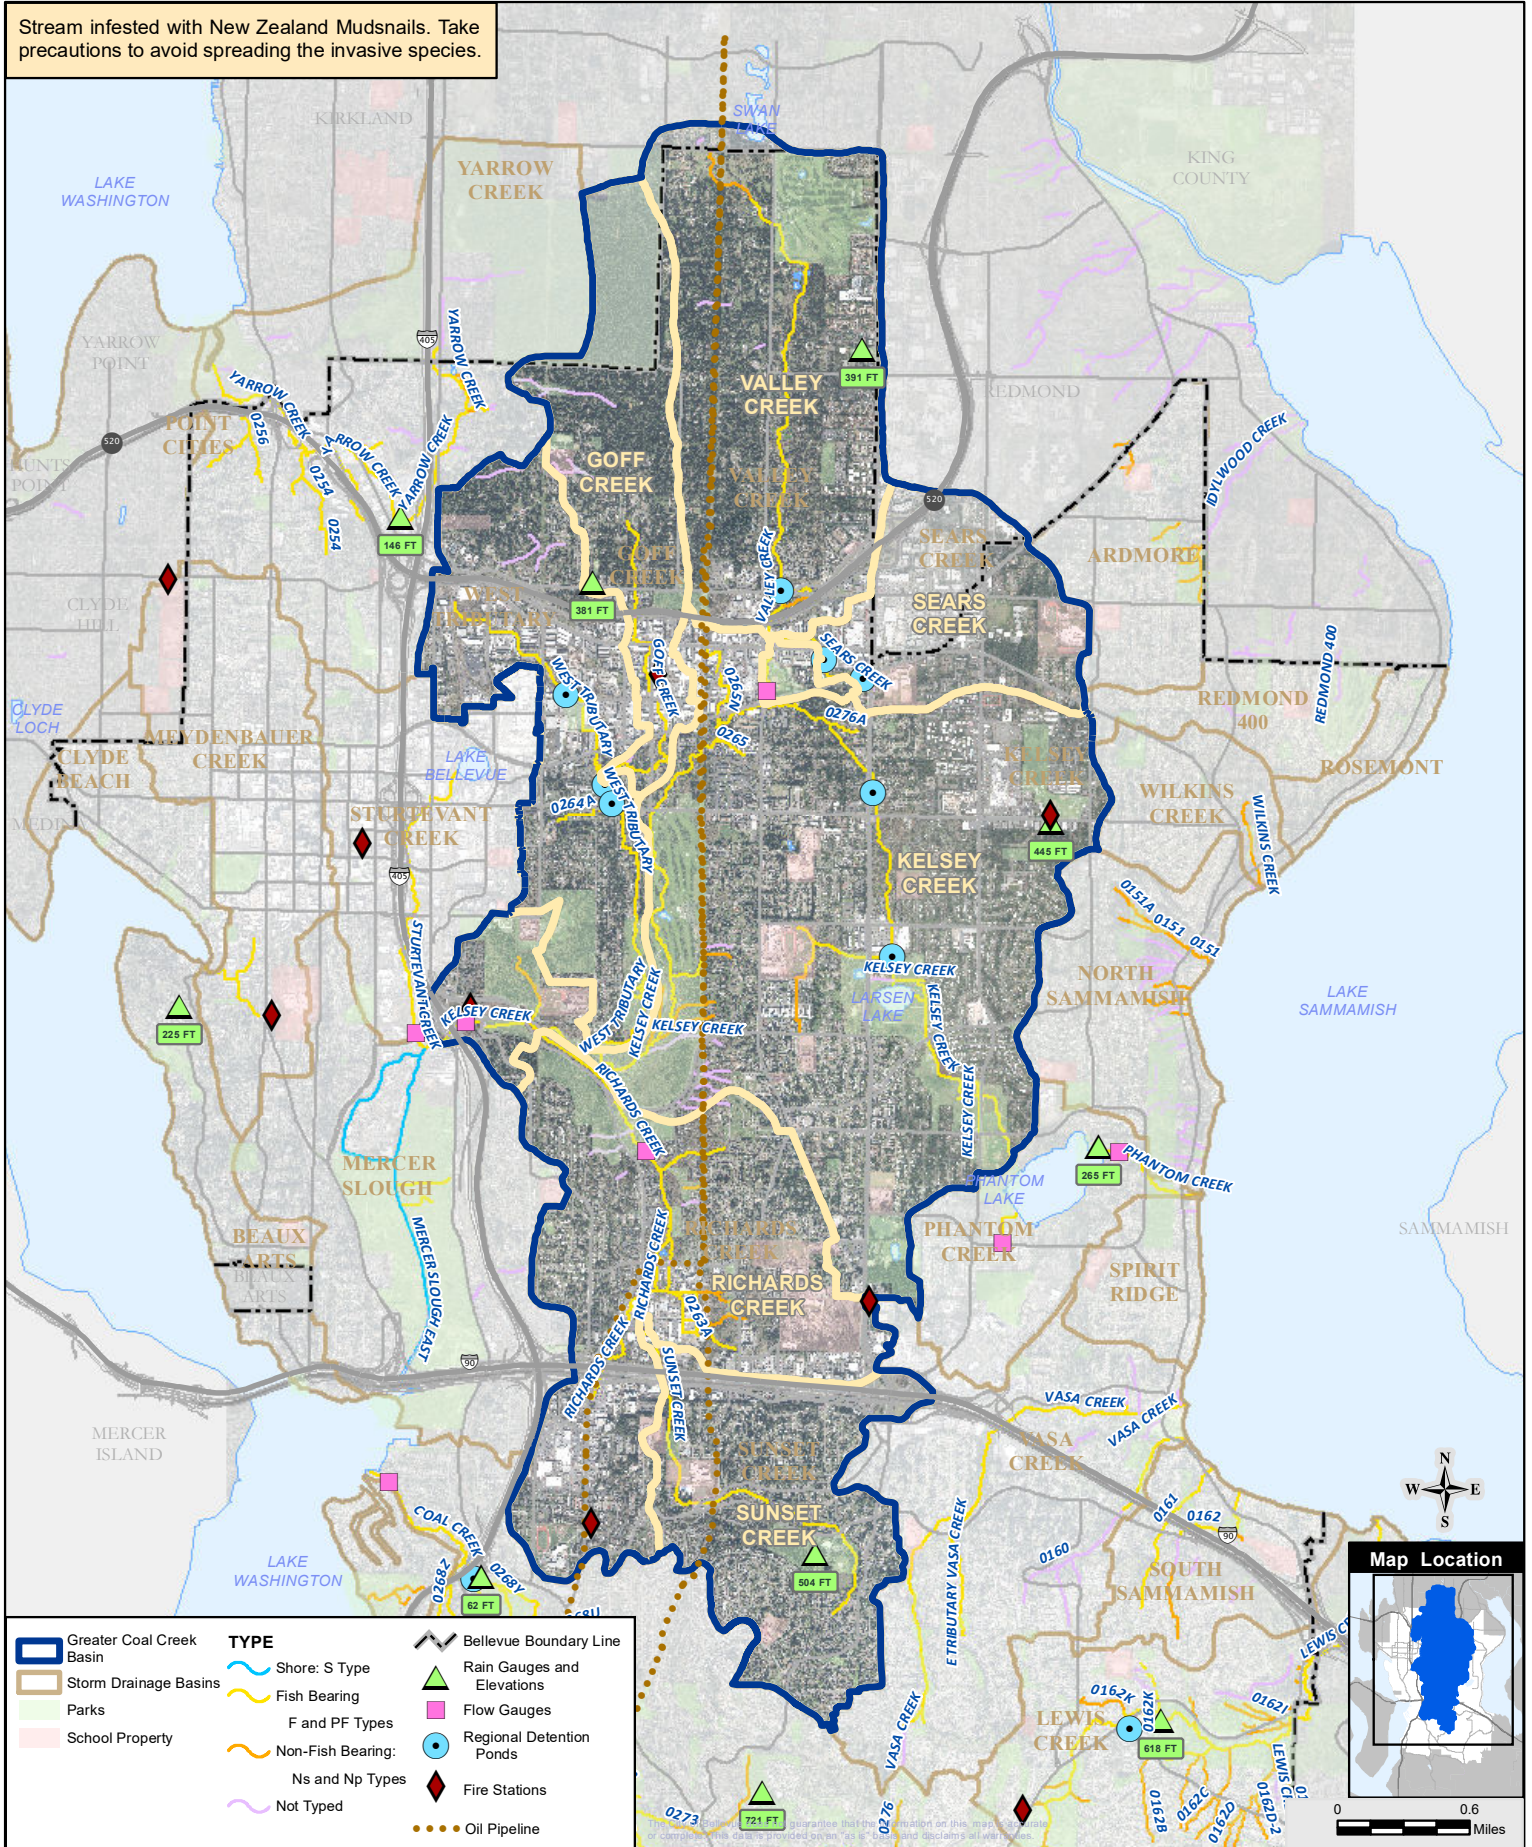

Greater Kelsey Basin

Lake Washington Watershed (WRIA 8)

Stream infested with New Zealand Mudsnails. Take precautions to avoid spreading the invasive species.

Greater Coal Creek Basin	TYPE	Bellevue Boundary Line
Storm Drainage Basins	Shore: S Type	Rain Gauges and Elevations
Parks	Fish Bearing	Flow Gauges
School Property	F and PF Types	Regional Detention Ponds
	Non-Fish Bearing: Ns and Np Types	Fire Stations
	Not Typed	Oil Pipeline

Map Location

0 0.6 Miles