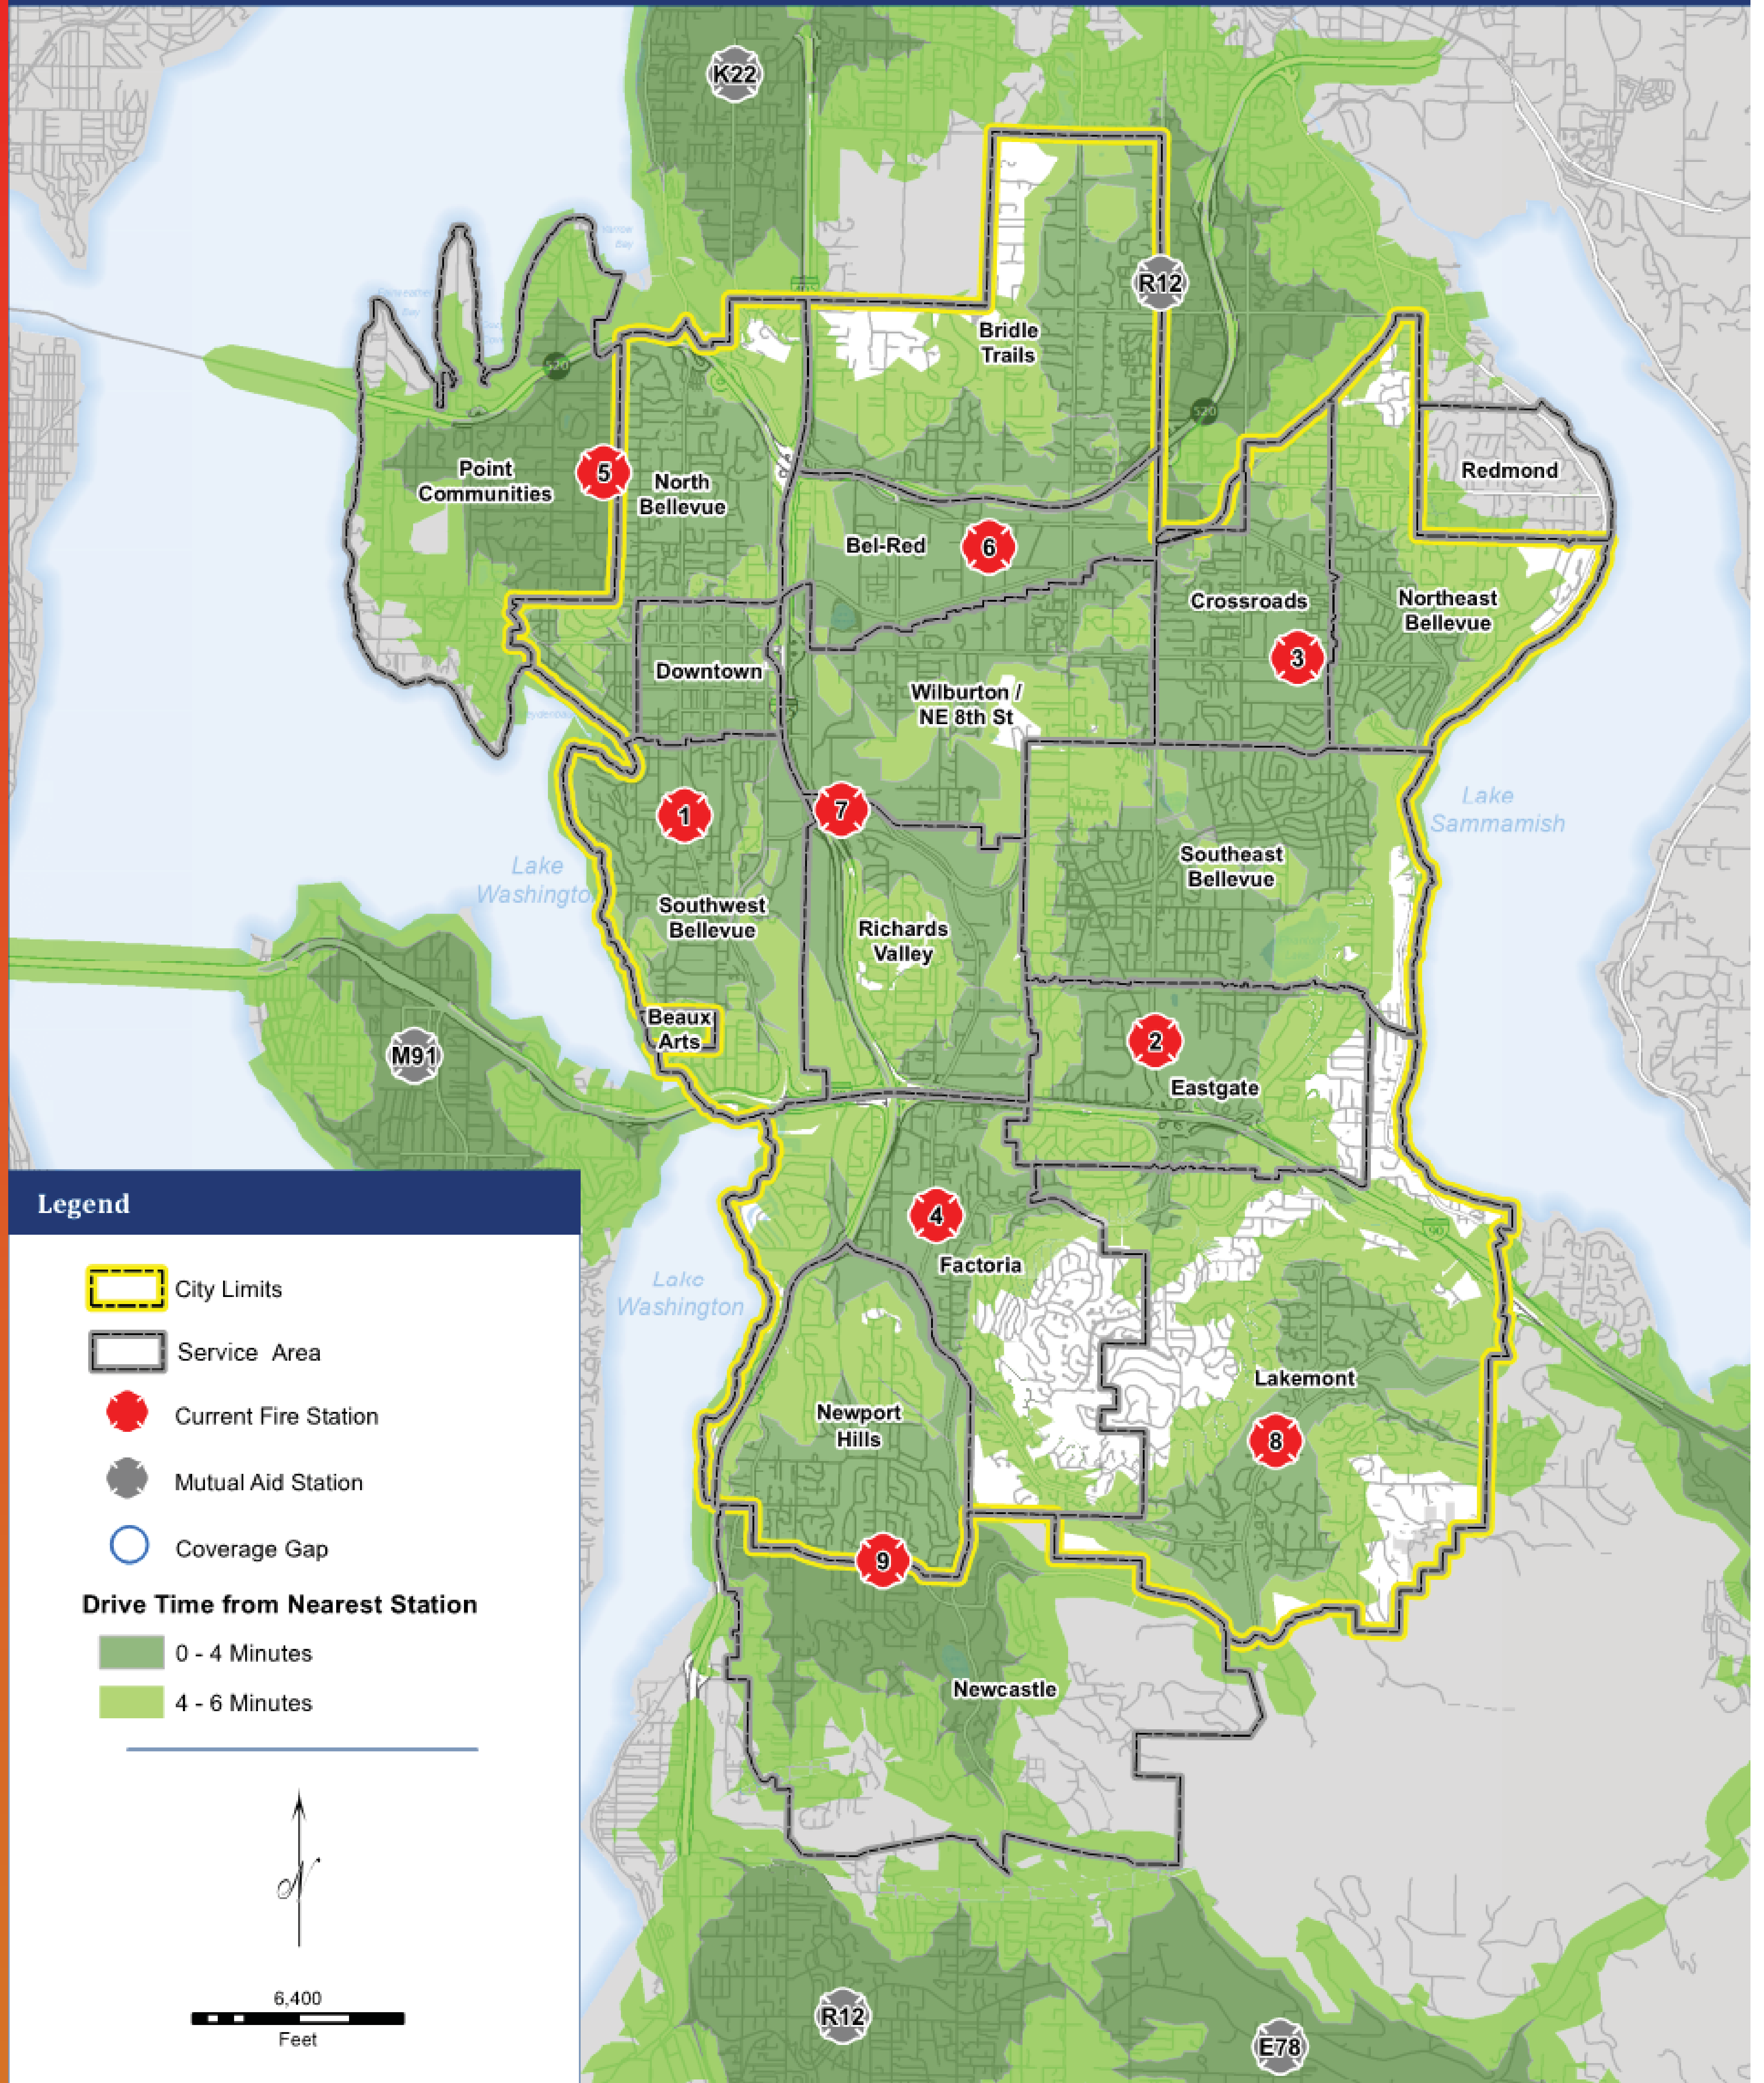

WHERE DO YOU LIVE IN OUR SERVICE AREA?

Current Fire Station Coverage

Legend

- City Limits
- Service Area
- Current Fire Station
- Mutual Aid Station
- Coverage Gap

Drive Time from Nearest Station

- 0 - 4 Minutes
- 4 - 6 Minutes

6,400 Feet

Facility/Location	Year Built/Remodeled	Facility/Location	Year Built/Remodeled
FIRE STATION 1 - 766 Bellevue Way SE	1975/1987	FIRE STATION 6 - 1850 132nd Avenue NE	1983
FIRE STATION 2 - 2802 148th Avenue SE	2002	FIRE STATION 7 - 11900 SE 8th Street	1985
FIRE STATION 3 - 16100 NE 8th Street	1983	FIRE STATION 8 - 5701 Lakemont Blvd, SE	1995
FIRE STATION 4 - 4216 Factoria Blvd.	1965/1967	FIRE STATION 9 - 12412 Newcastle Way	1987
FIRE STATION 5 - 1621 NE 24th Street	1965/1967	FIRE TRAINING - 1838 116th Avenue NE	1983