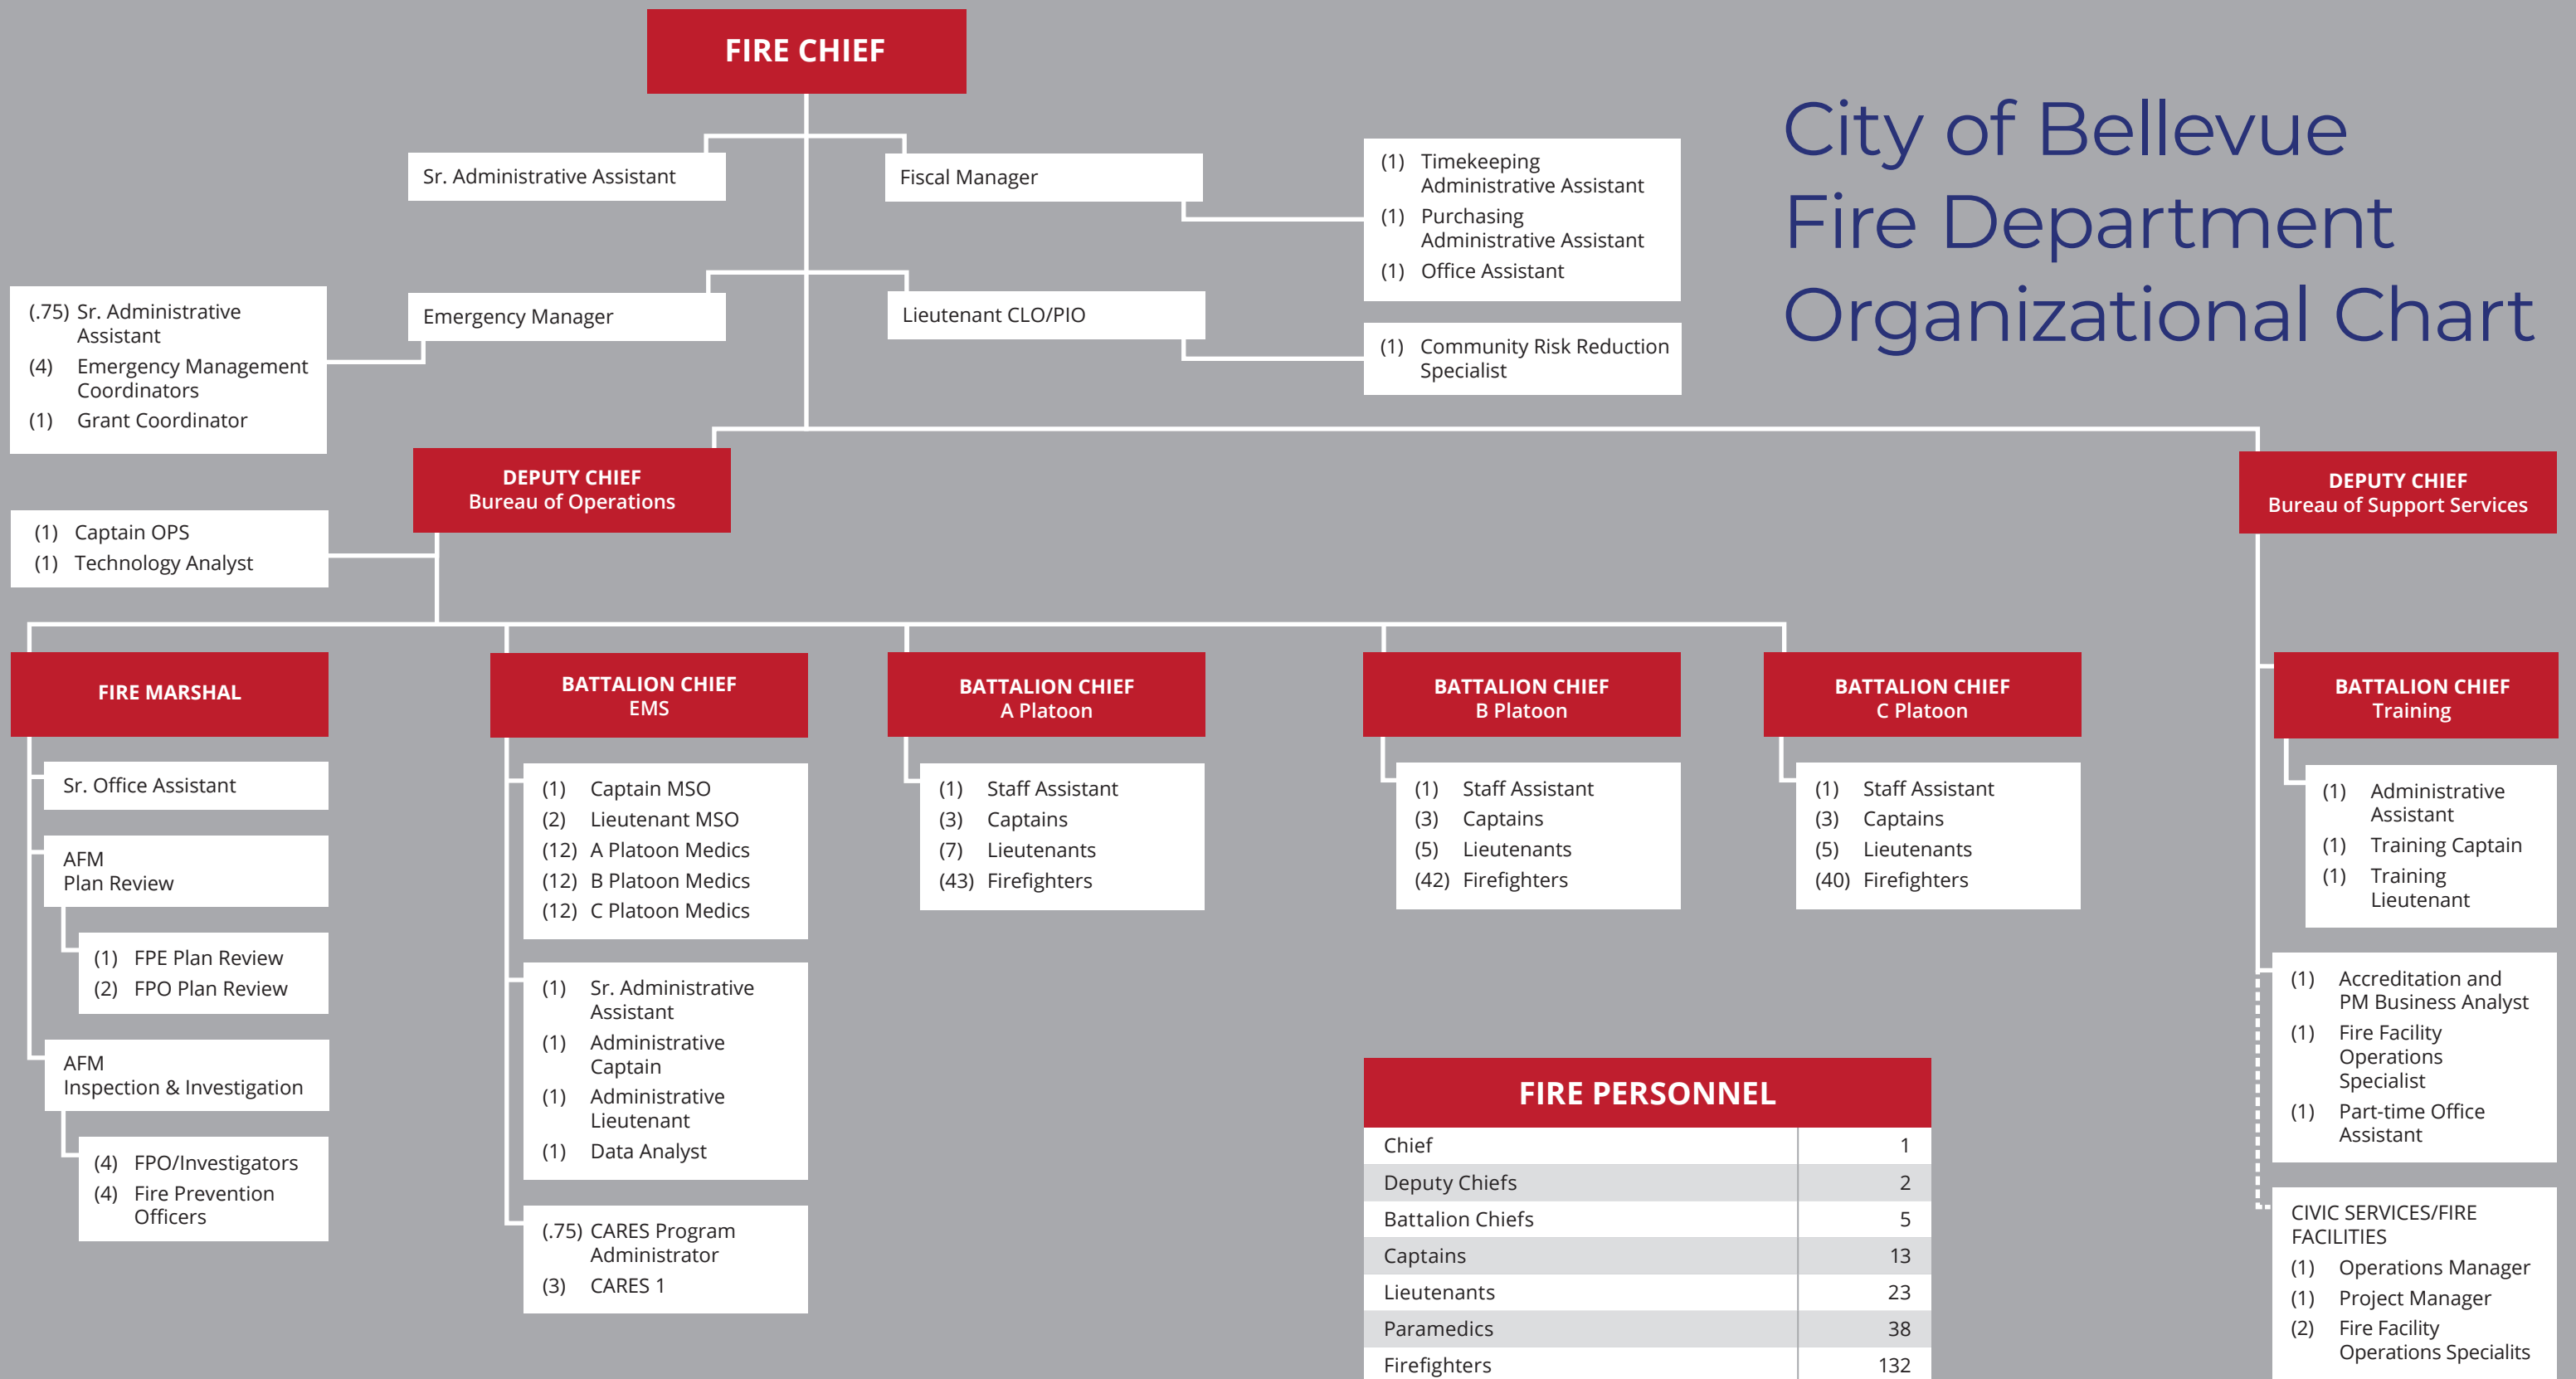

City of Bellevue Fire Department Organizational Chart

FIRE PERSONNEL	
Chief	1
Deputy Chiefs	2
Battalion Chiefs	5
Captains	13
Lieutenants	23
Paramedics	38
Firefighters	132
Administration	12
Emergency Management	5
Fire Prevention	15
CARES	3.75
Total Fire Department Personnel	249.75*

*This number includes FTE, LTE and variable positions