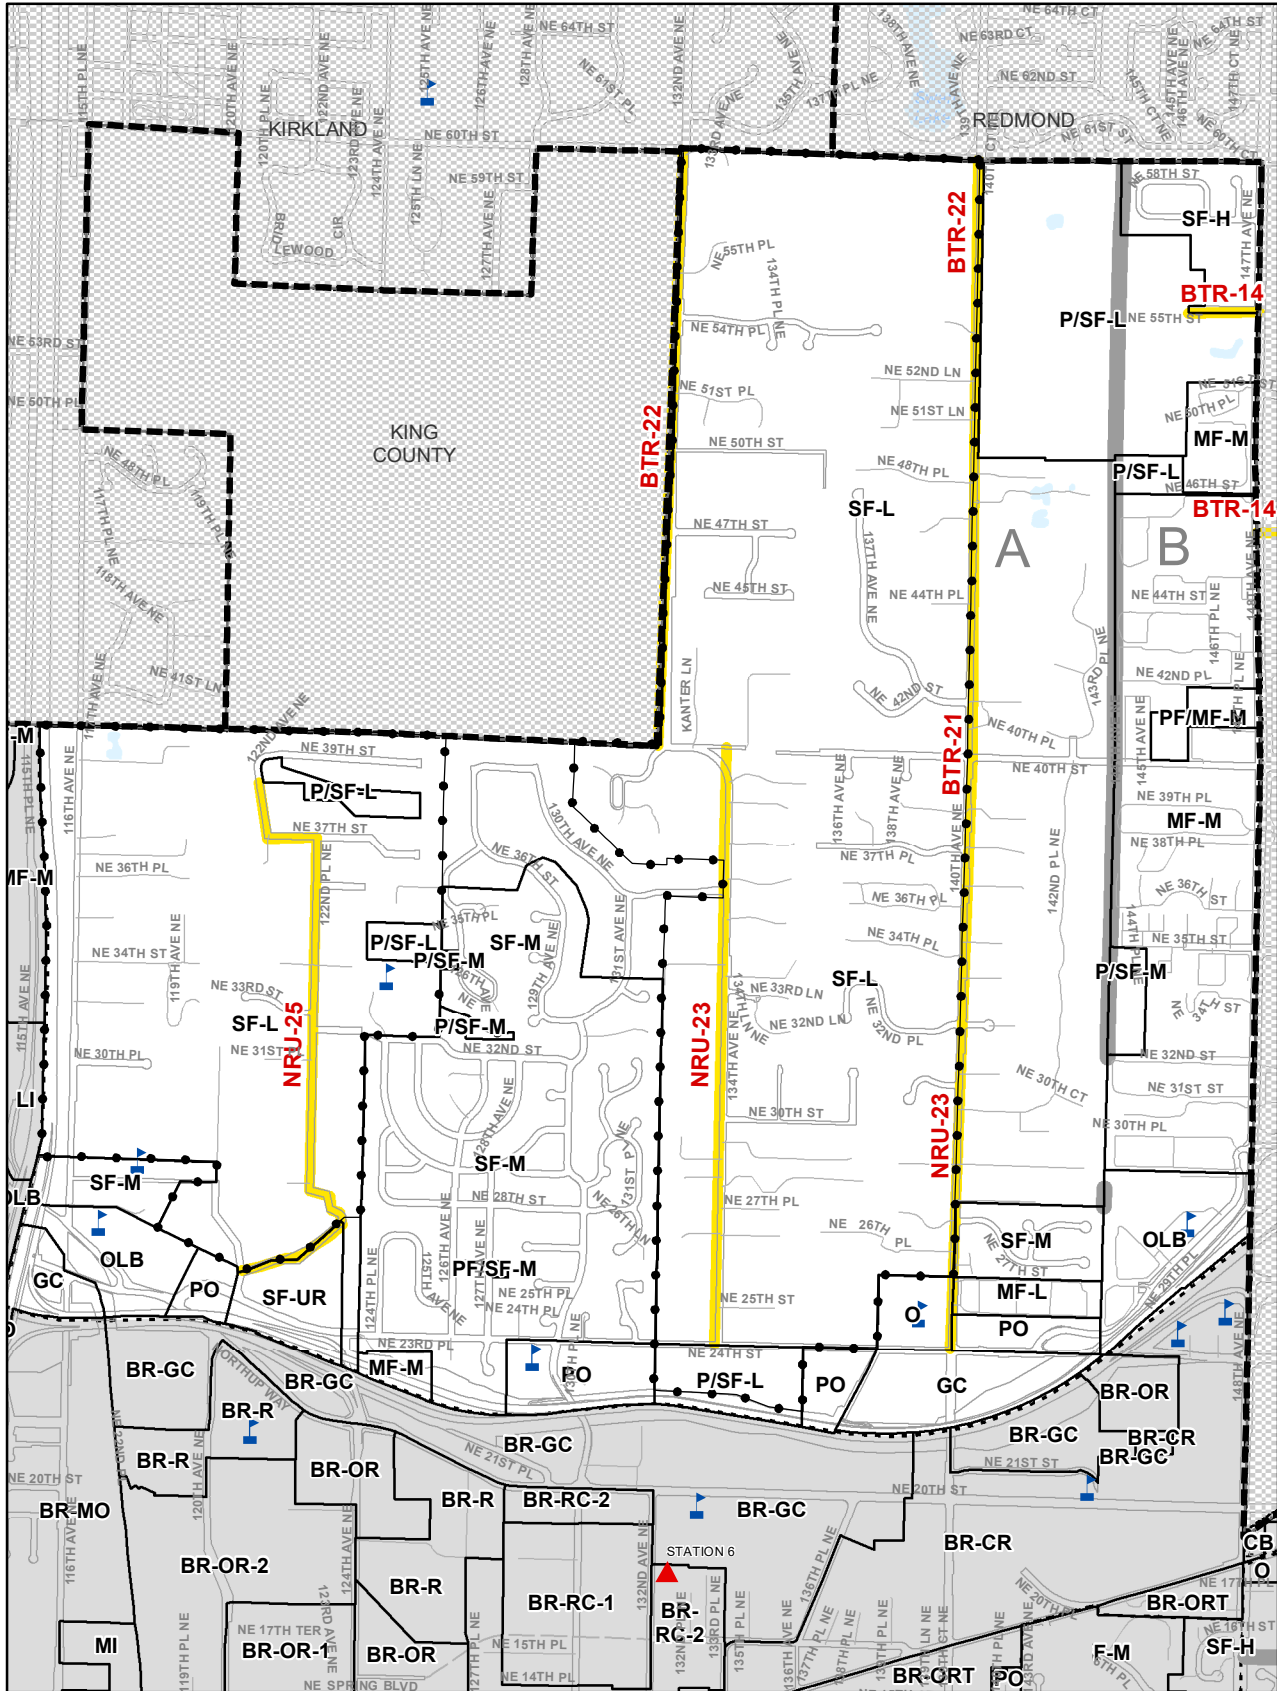

Bridle Trails Circuit Locations for Vegetation Management - Feb 2019

Bridle Trails Land Use Plan

SF	Single Family	PO	Professional Office	GC	General Commercial
MF	Multi Family	O	Office	LI	Light Industrial
-L	Low Density	OLB	Office, Limited Business	PF	Public Facility
-M	Medium Density	OLB-OS	Office, Open Space	P	Park
-H	High Density	NB	Neighborhood Business		
-UR	Urban Residential	CB	Community Business		
					Bridle Trails Vegetation Mgmt Circuit Locations

- Fire Stations
- Public Schools
- Bellevue City Limits (2019)
- Lakes
- Equestrian Area Boundaries