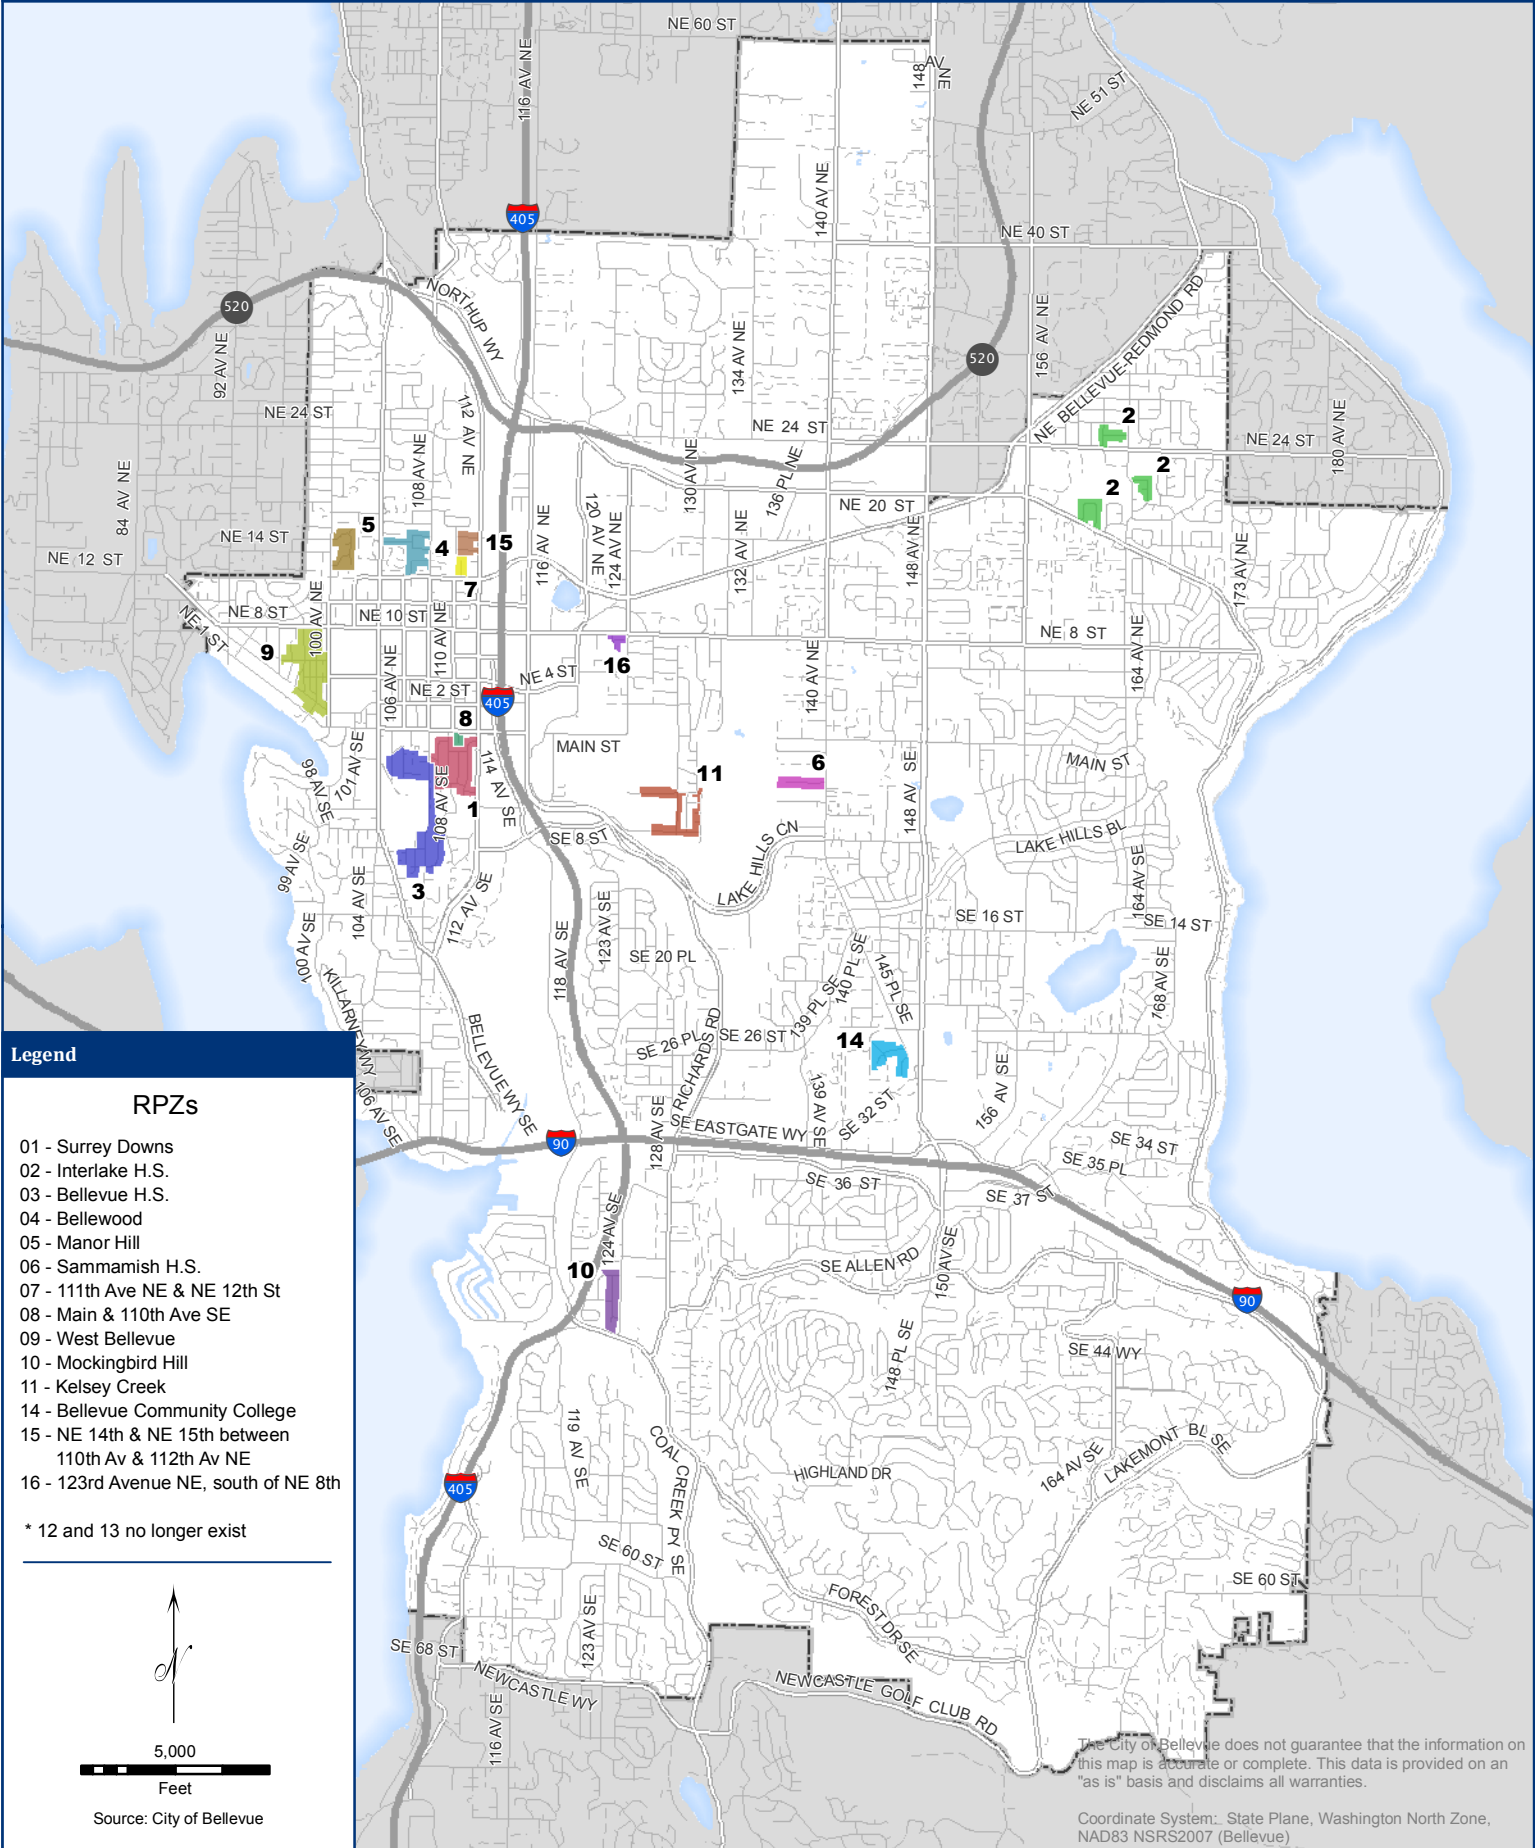

Residential Parking Zones (RPZs)

Legend

RPZs

- 01 - Surrey Downs
- 02 - Interlake H.S.
- 03 - Bellevue H.S.
- 04 - Bellewood
- 05 - Manor Hill
- 06 - Sammamish H.S.
- 07 - 111th Ave NE & NE 12th St
- 08 - Main & 110th Ave SE
- 09 - West Bellevue
- 10 - Mockingbird Hill
- 11 - Kelsey Creek
- 14 - Bellevue Community College
- 15 - NE 14th & NE 15th between 110th Av & 112th Av NE
- 16 - 123rd Avenue NE, south of NE 8th

* 12 and 13 no longer exist

5,000

Feet

Source: City of Bellevue

The City of Bellevue does not guarantee that the information on this map is accurate or complete. This data is provided on an "as is" basis and disclaims all warranties.

Coordinate System: State Plane, Washington North Zone, NAD83 NSRS2007 (Bellevue)