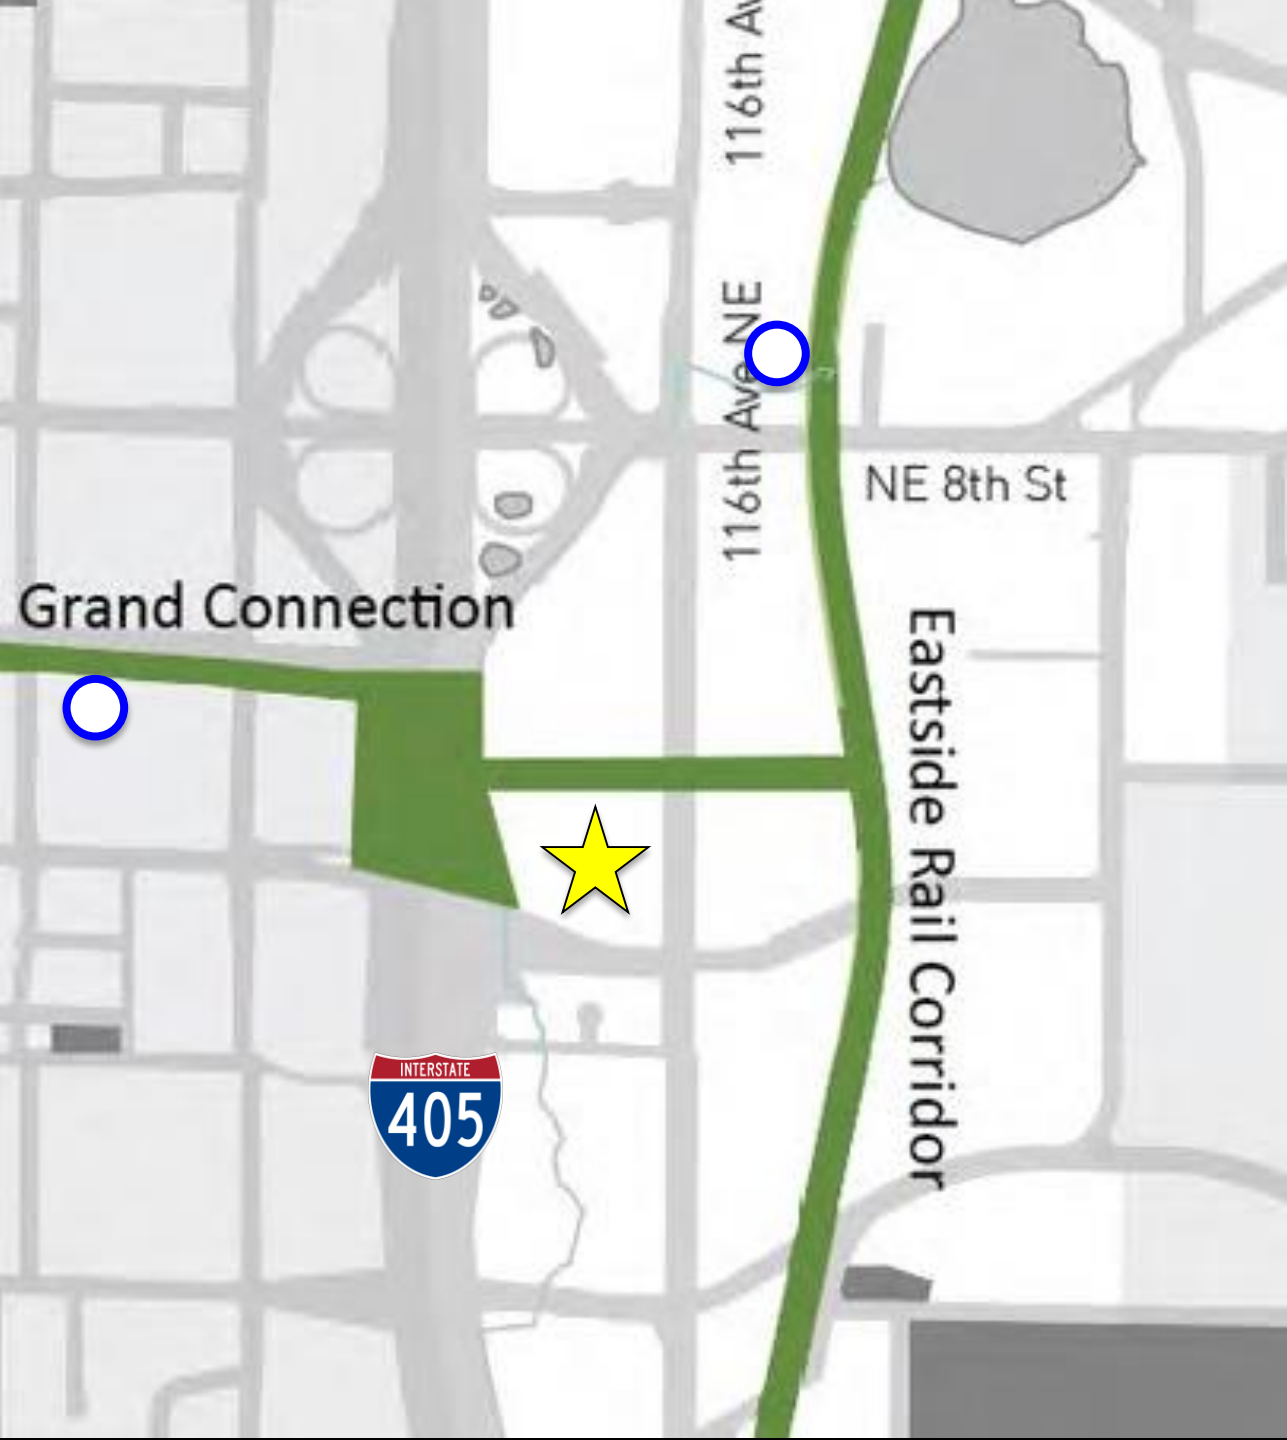

Wilburton Special Opportunity Area
Visioning for a new Urban Neighborhood
City of Bellevue

Etsekson/Rosen property
411 116th Avenue NE
Bellevue, WA

Joe Tovar
Michele Etsekson
Adam Rosen

NE 8th Street

NE 6th Street

NE 4th Street

116th Ave NE

120th Ave NE

Etsekson/Rosen Property

Grand Connection

116th Ave NE

116th Ave

NE 8th St

Eastside Rail Corridor

Grand Connection

116th Ave NE

116th Ave

NE 8th St

Eastside Rail Corridor