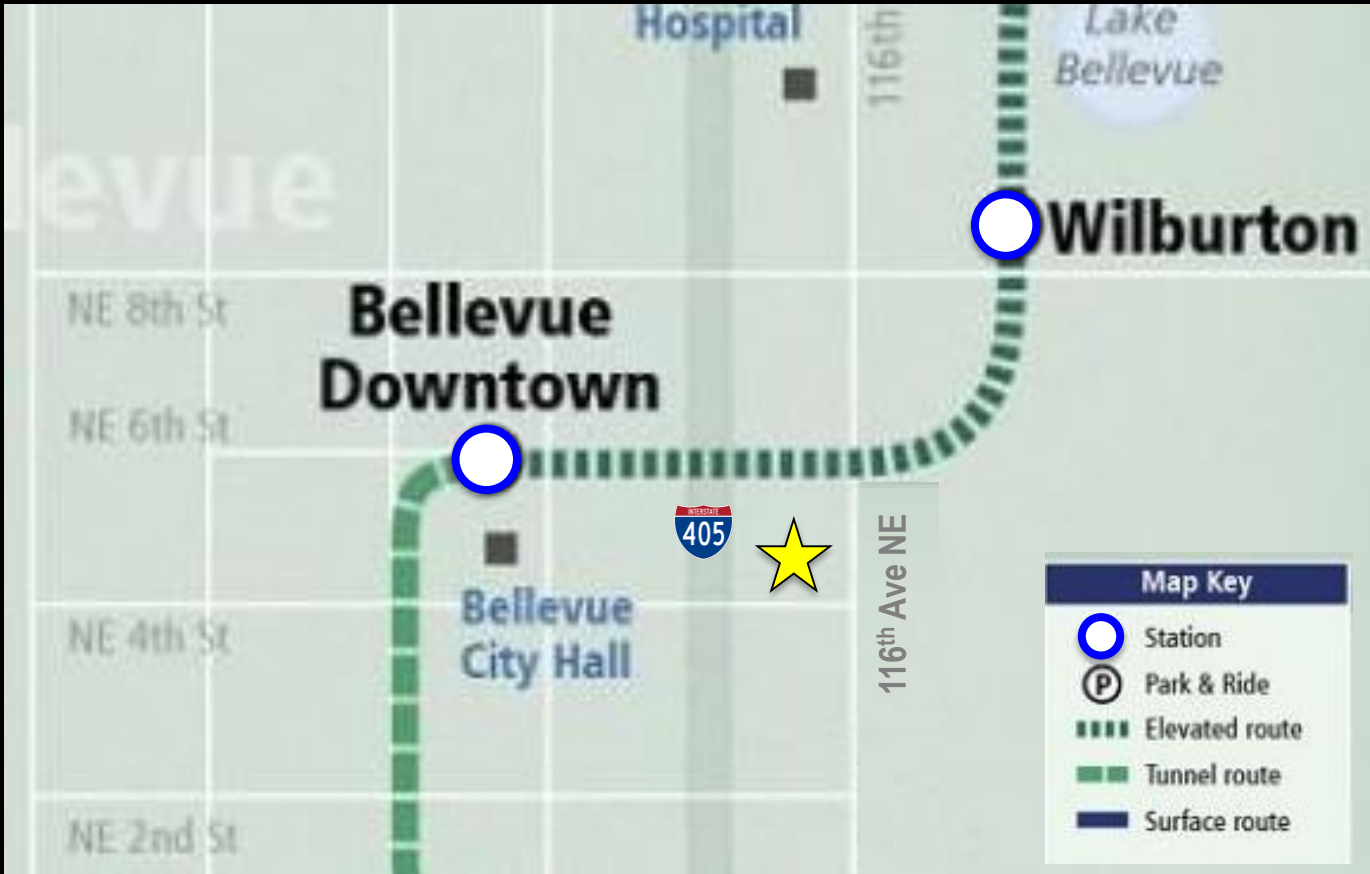

Wilburton Special Opportunity Area
Visioning for a new Urban Neighborhood
City of Bellevue

Etsekson/Rosen property
411 116th Avenue NE
Bellevue, WA

Joe Tovar
Michele Etsekson
Adam Rosen

NE 8th Street

NE 6th Street

NE 4th Street

116th Ave NE

120th Ave NE

Etsekson/Rosen Property

Grand Connection

116th Ave NE

116th Ave

NE 8th St

Eastside Rail Corridor

Grand Connection

116th Ave NE

116th Ave

NE 8th St

Eastside Rail Corridor