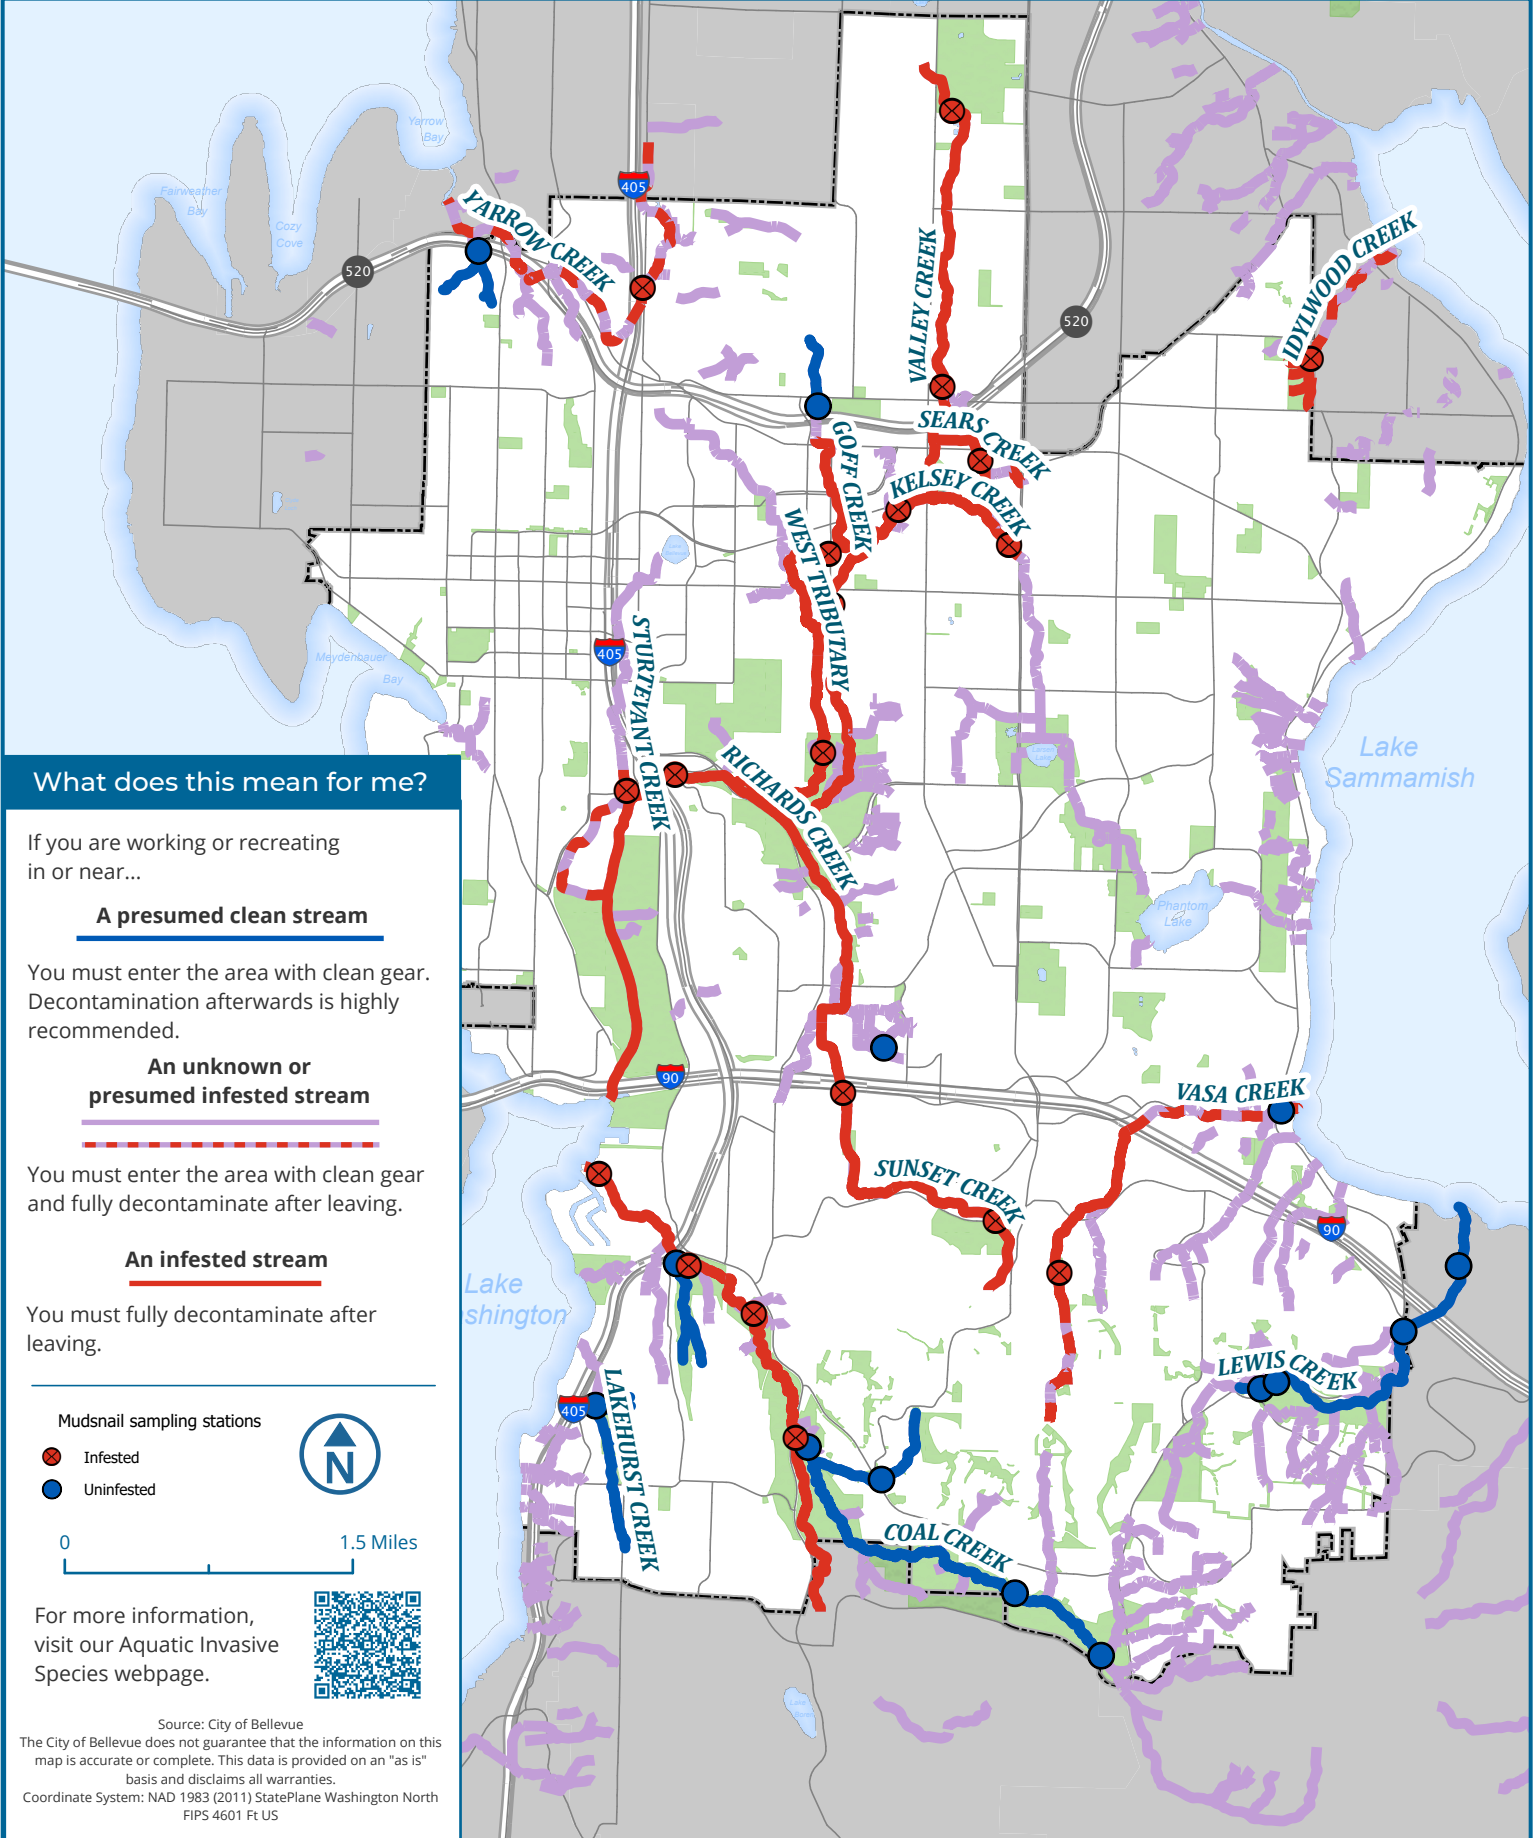

New Zealand Mudsnaill Infestation Areas

as of August 2025

What does this mean for me?

If you are working or recreating in or near...

A presumed clean stream

You must enter the area with clean gear. Decontamination afterwards is highly recommended.

An unknown or presumed infested stream

You must enter the area with clean gear and fully decontaminate after leaving.

An infested stream

You must fully decontaminate after leaving.

Mudsnaill sampling stations

- ⊗ Infested
- Uninfested

For more information, visit our Aquatic Invasive Species webpage.

Source: City of Bellevue

The City of Bellevue does not guarantee that the information on this map is accurate or complete. This data is provided on an "as is" basis and disclaims all warranties.

Coordinate System: NAD 1983 (2011) StatePlane Washington North FIPS 4601 Ft US