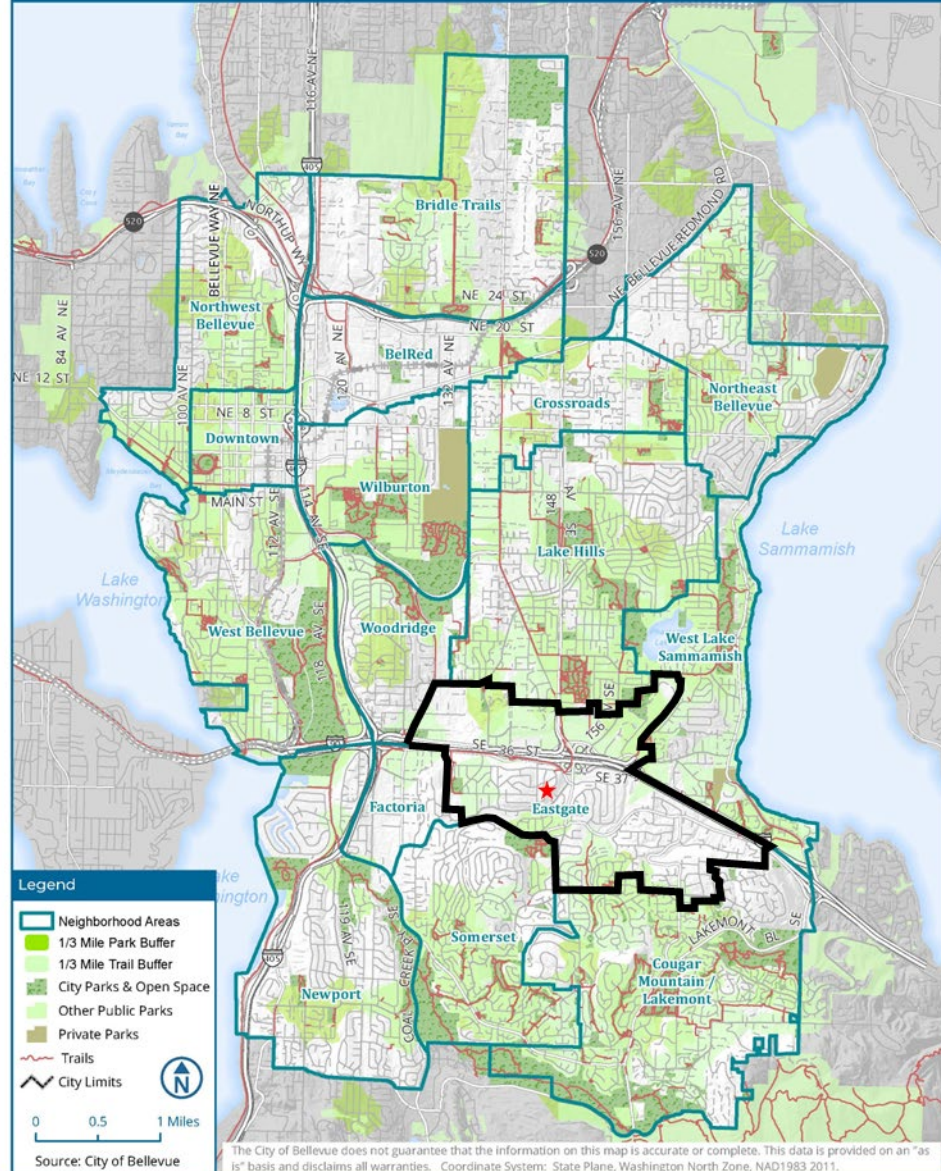

Walkable Access 1/3 Mile Buffers