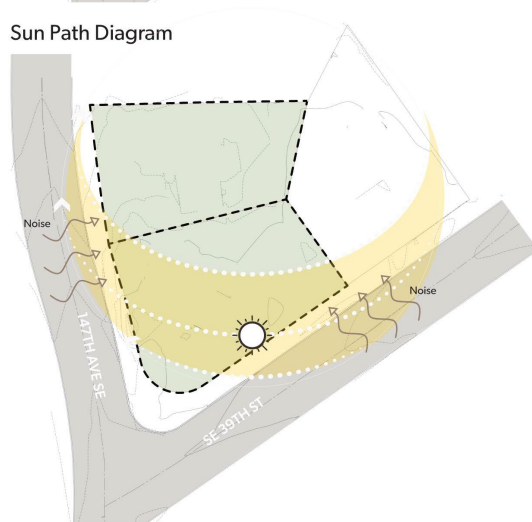

Email: ZSmith@Bellevuewa.gov

Join us at meetings and invite friends and neighbors!

Estimated Planning Timeline

SITE LOCATION AND CONTEXT

LEGEND

- 1 Eastgate Neighborhood Park
- — — I-90
- — — 150th Ave SE
- - - Bike Lane
- - - Trails
- 1 Spiritridge Park
- 2 Sunset Ravine Greenbelt
- 3 Edgebrook Club
- 4 Eastgate Park
- 5 Tyee Middle School
- 6 Newport Way Library
- 7 South Bellevue Community Center
- 8 Eastgate Elementary Soccer Field
- 9 Eastgate Plaza

SITE OPPORTUNITIES AND CONSTRAINTS

SITE OPPORTUNITIES AND CONSTRAINTS

Existing Grading Plan

Existing Building Plan

Sun Path Diagram

Access Diagram

POTENTIAL PROGRAM ELEMENTS

Program Inspiration - Passive