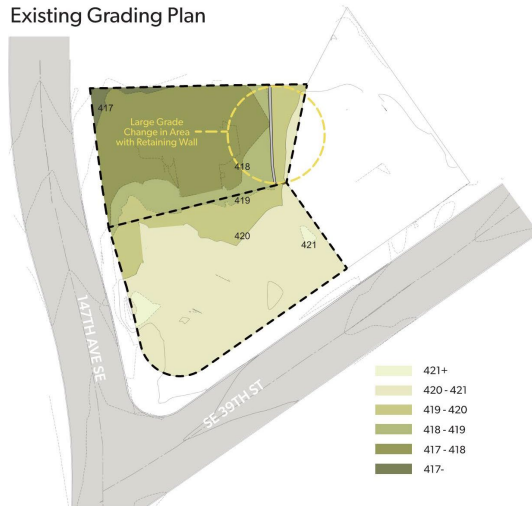

Email: ZSmith@Bellevuewa.gov

Join us at meetings and invite friends and neighbors!

Estimated Planning Timeline

SITE LOCATION AND CONTEXT

LEGEND

- 1 Eastgate Neighborhood Park
- — — I-90
- — — 150th Ave SE
- - - Bike Lane
- - - Trails
- 1 Spiritridge Park
- 2 Sunset Ravine Greenbelt
- 3 Edgebrook Club
- 4 Eastgate Park
- 5 Tyee Middle School
- 6 Newport Way Library
- 7 South Bellevue Community Center
- 8 Eastgate Elementary Soccer Field
- 9 Eastgate Plaza

SITE OPPORTUNITIES AND CONSTRAINTS

SITE OPPORTUNITIES AND CONSTRAINTS

Existing Grading Plan

Existing Building Plan

Sun Path Diagram

Access Diagram

POTENTIAL PROGRAM ELEMENTS

Program Inspiration - Passive