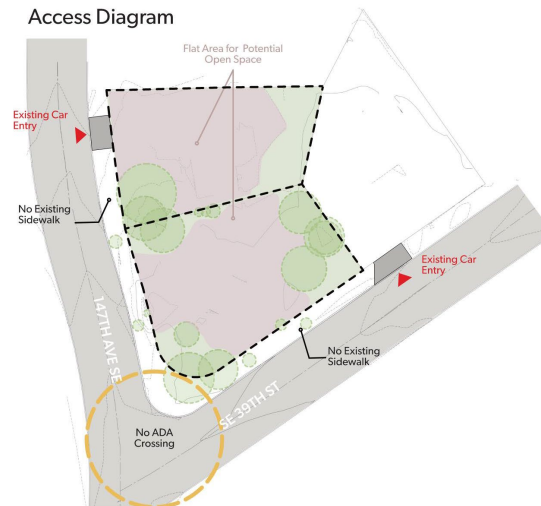

Email: ZSmith@Bellevuewa.gov

Join us at meetings and invite friends and neighbors!

Estimated Planning Timeline

SITE LOCATION AND CONTEXT

LEGEND

- 1 Eastgate Neighborhood Park
- — — I-90
- — — 150th Ave SE
- - - Bike Lane
- - - Trails
- 1 Spiritridge Park
- 2 Sunset Ravine Greenbelt
- 3 Edgebrook Club
- 4 Eastgate Park
- 5 Tyee Middle School
- 6 Newport Way Library
- 7 South Bellevue Community Center
- 8 Eastgate Elementary Soccer Field
- 9 Eastgate Plaza

SITE OPPORTUNITIES AND CONSTRAINTS

SITE OPPORTUNITIES AND CONSTRAINTS

Existing Grading Plan

Existing Building Plan

Sun Path Diagram

Access Diagram

POTENTIAL PROGRAM ELEMENTS

Program Inspiration - Passive

Community Gathering

Amphitheater Seating

Native Plants & Education

Animal Habitat & Education

Flexible Space / Open Lawn

Art/Sculpture Display

Program Inspiration - Active

Game Tables