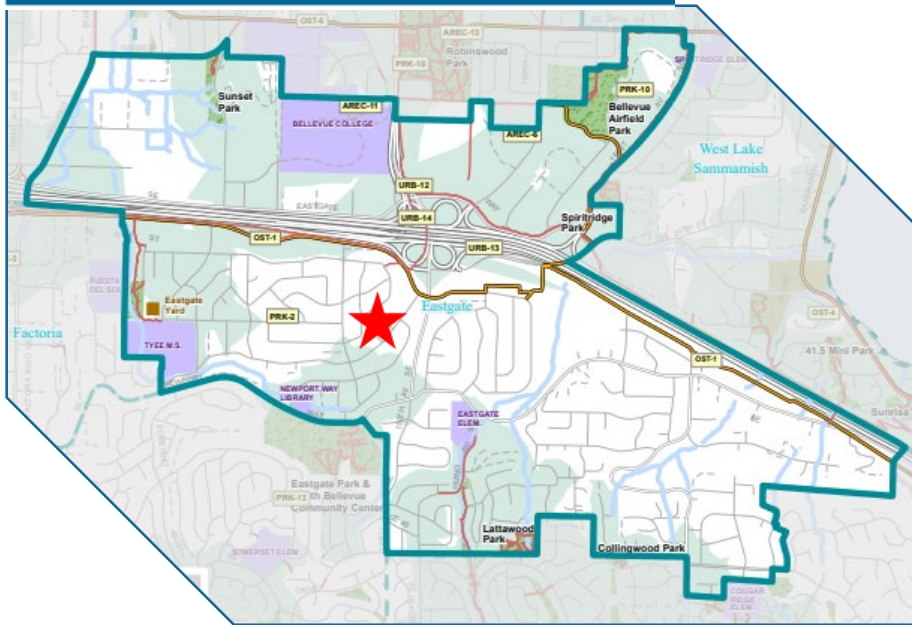

Park Location

Eastgate Neighborhood Area