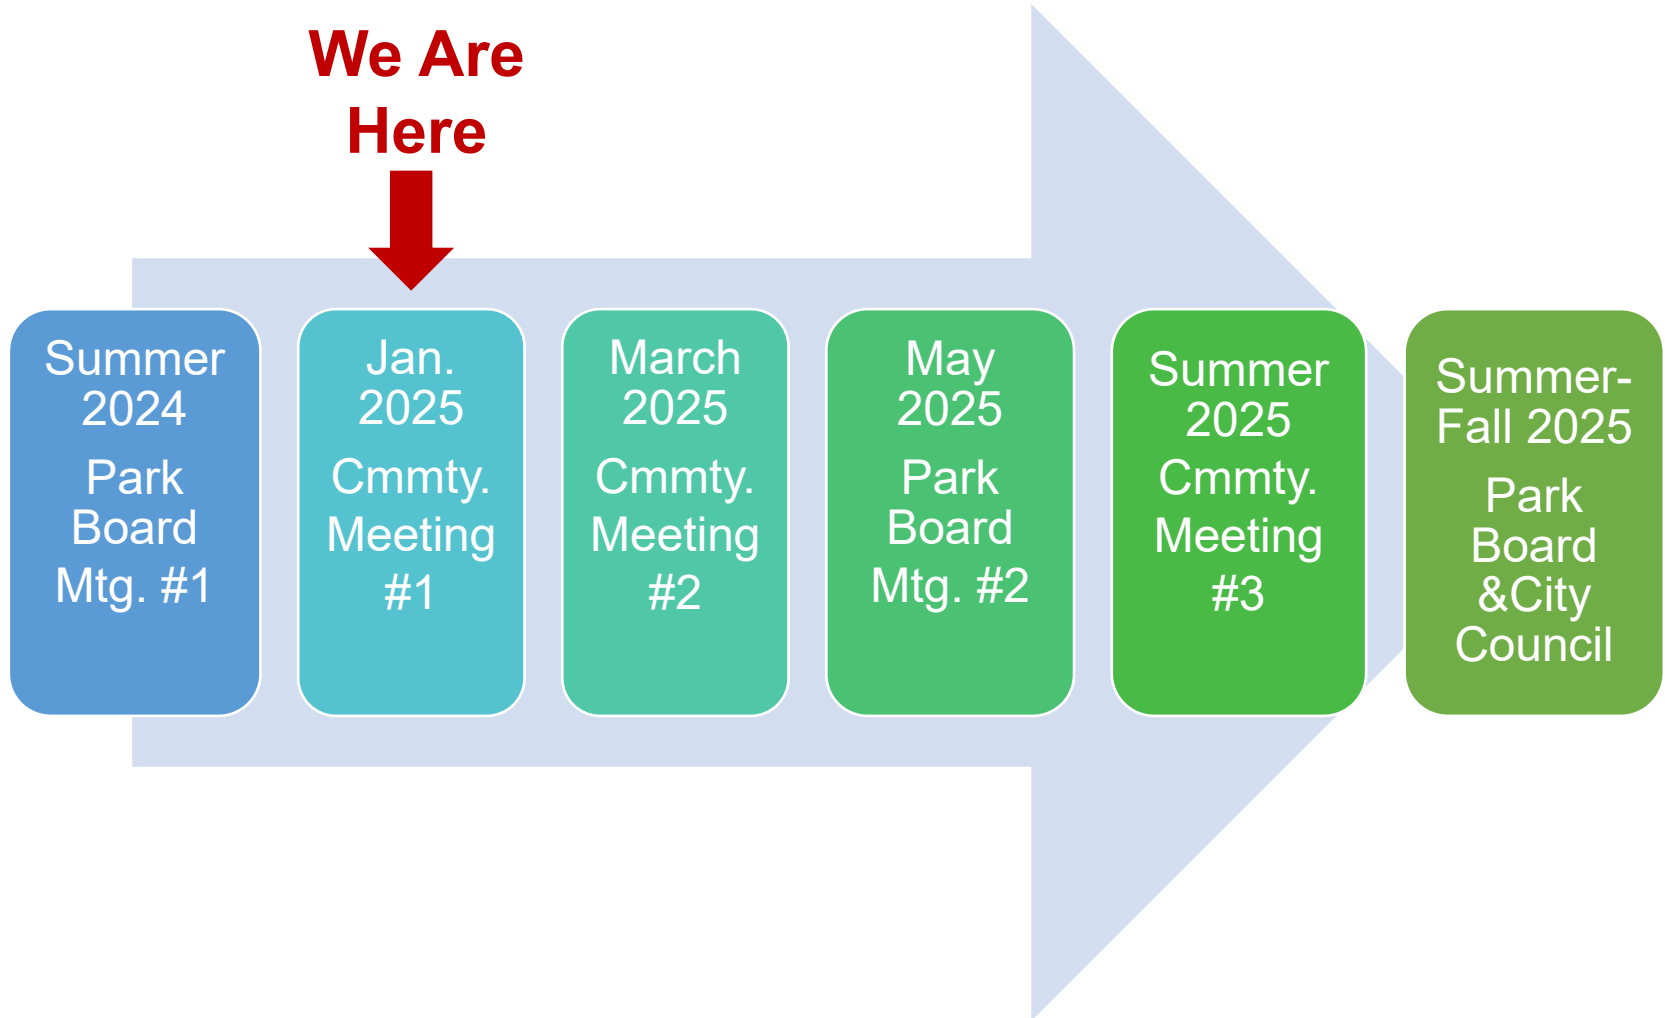

Please visit the project website:

Bellevuewa.gov/eastgate-park-plan

Subscribe to the Website Alert or provide your email

Email or call me anytime:

Zarrian Smith, City of Bellevue Project Manager

Phone: 425) 452-4883

Email: ZSmith@Bellevuewa.gov

Join us at meetings and invite friends and neighbors!

Estimated Planning Timeline

SITE LOCATION AND CONTEXT

LEGEND

- 1 Eastgate Neighborhood Park
- — — I-90
- — — 150th Ave SE
- - - Bike Lane
- - - Trails
- 1 Spiritridge Park
- 2 Sunset Ravine Greenbelt
- 3 Edgebrook Club
- 4 Eastgate Park
- 5 Tyee Middle School
- 6 Newport Way Library
- 7 South Bellevue Community Center
- 8 Eastgate Elementary Soccer Field
- 9 Eastgate Plaza