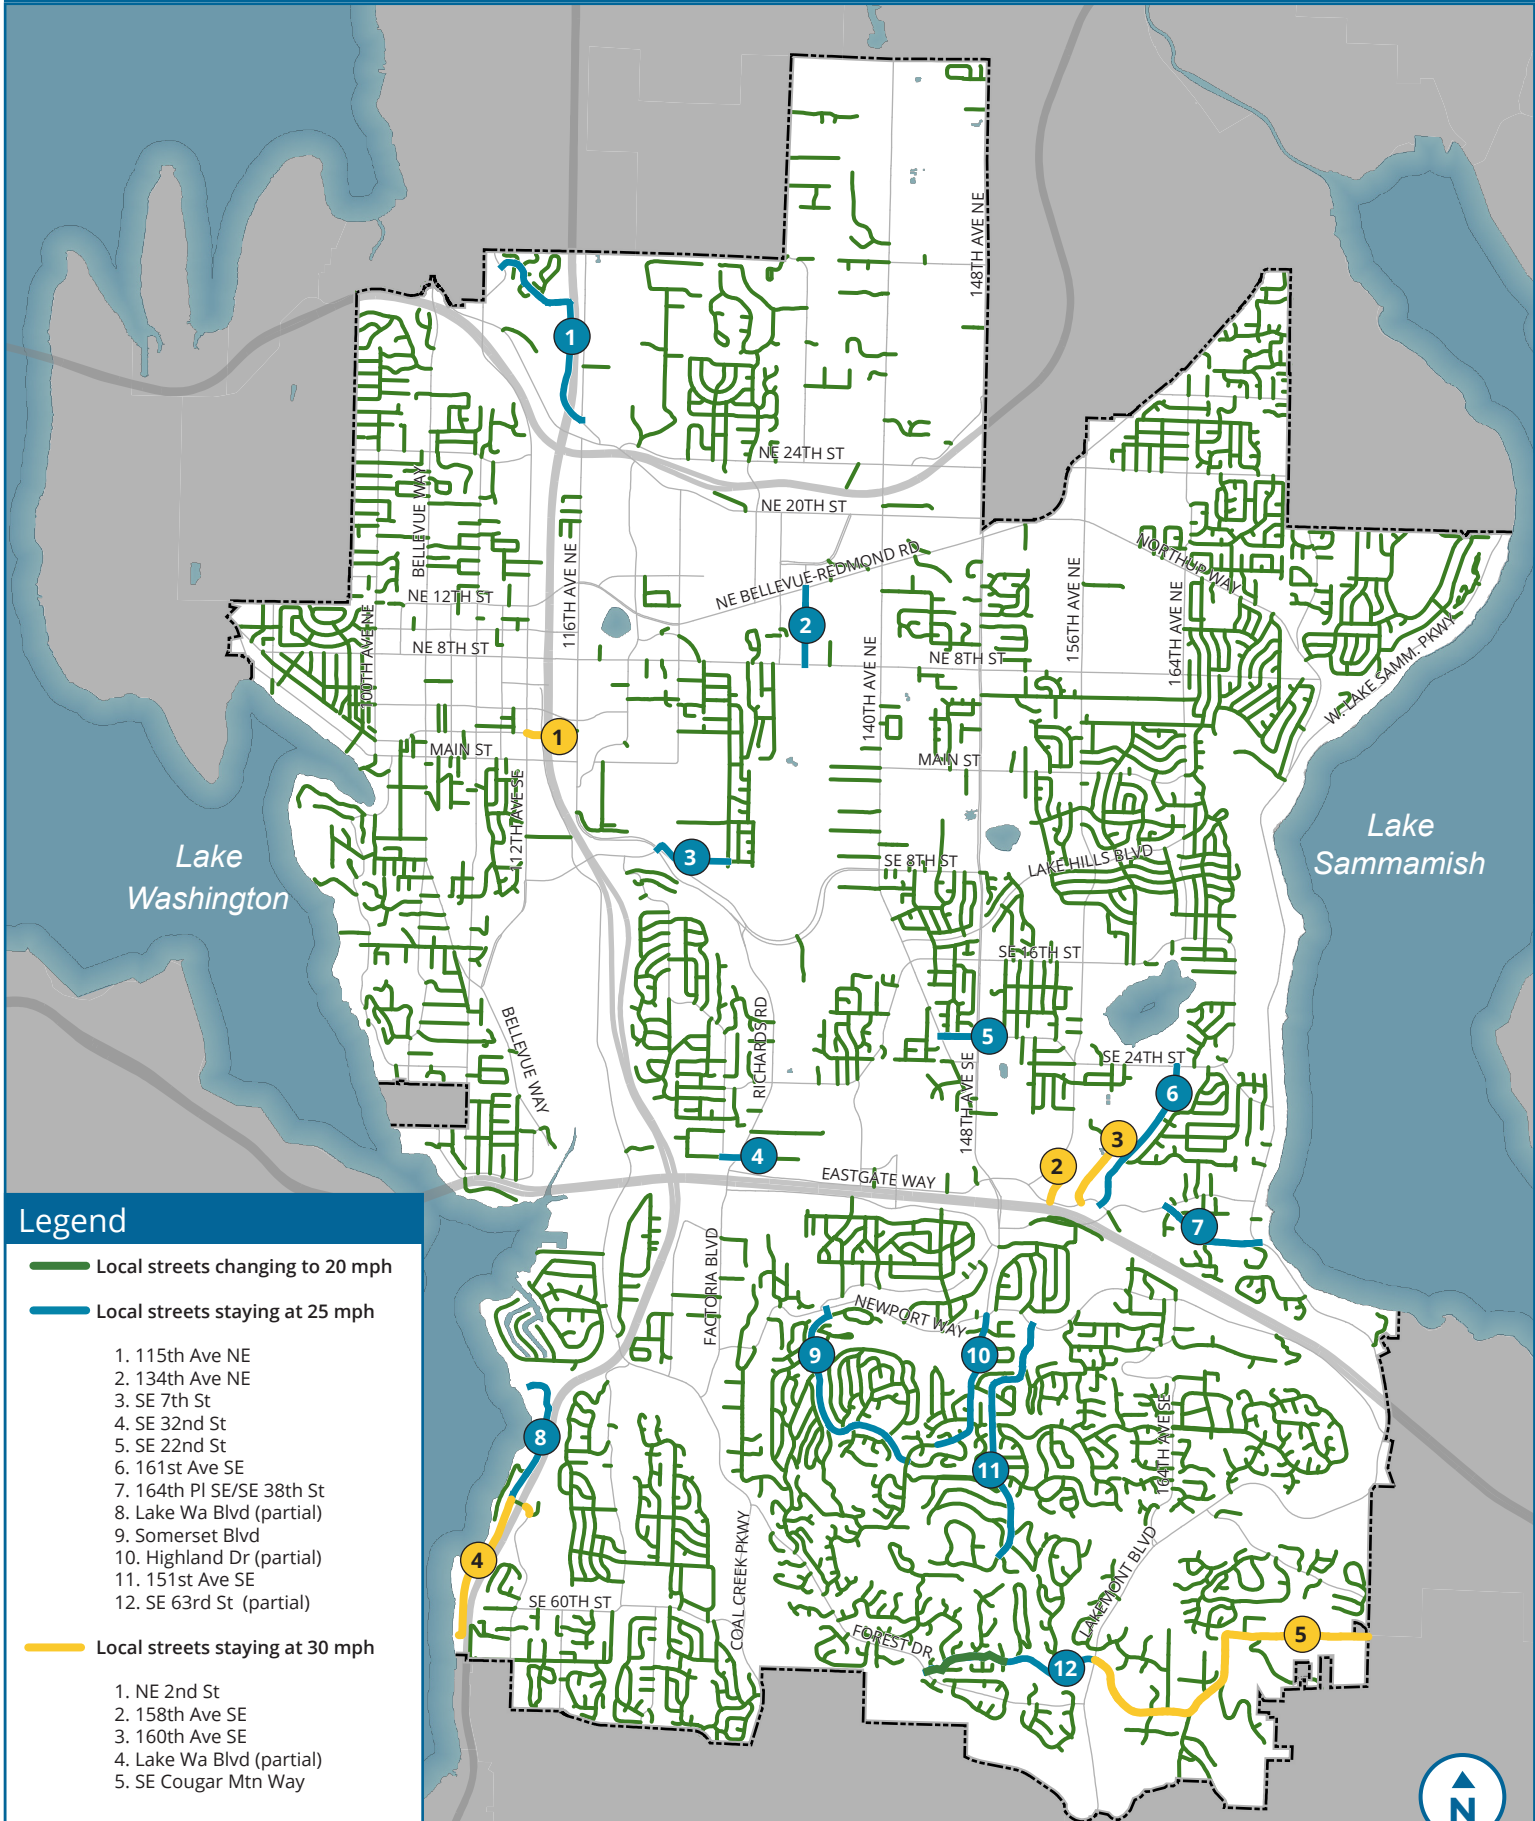

Proposed Future Local Street Speed Limits

Legend

- Local streets changing to 20 mph
 - Local streets staying at 25 mph
 - Local streets staying at 30 mph
 - Arterials
1. 115th Ave NE
 2. 134th Ave NE
 3. SE 7th St
 4. SE 32nd St
 5. SE 22nd St
 6. 161st Ave SE
 7. 164th Pl SE/SE 38th St
 8. Lake Wa Blvd (partial)
 9. Somerset Blvd
 10. Highland Dr (partial)
 11. 151st Ave SE
 12. SE 63rd St (partial)
1. NE 2nd St
 2. 158th Ave SE
 3. 160th Ave SE
 4. Lake Wa Blvd (partial)
 5. SE Cougar Mtn Way

April 2024

Source: City of Bellevue | Disclaimer: The City of Bellevue does not guarantee that the information on this map is accurate or complete. This data is provided on an "as is" basis and disclaims all warranties.