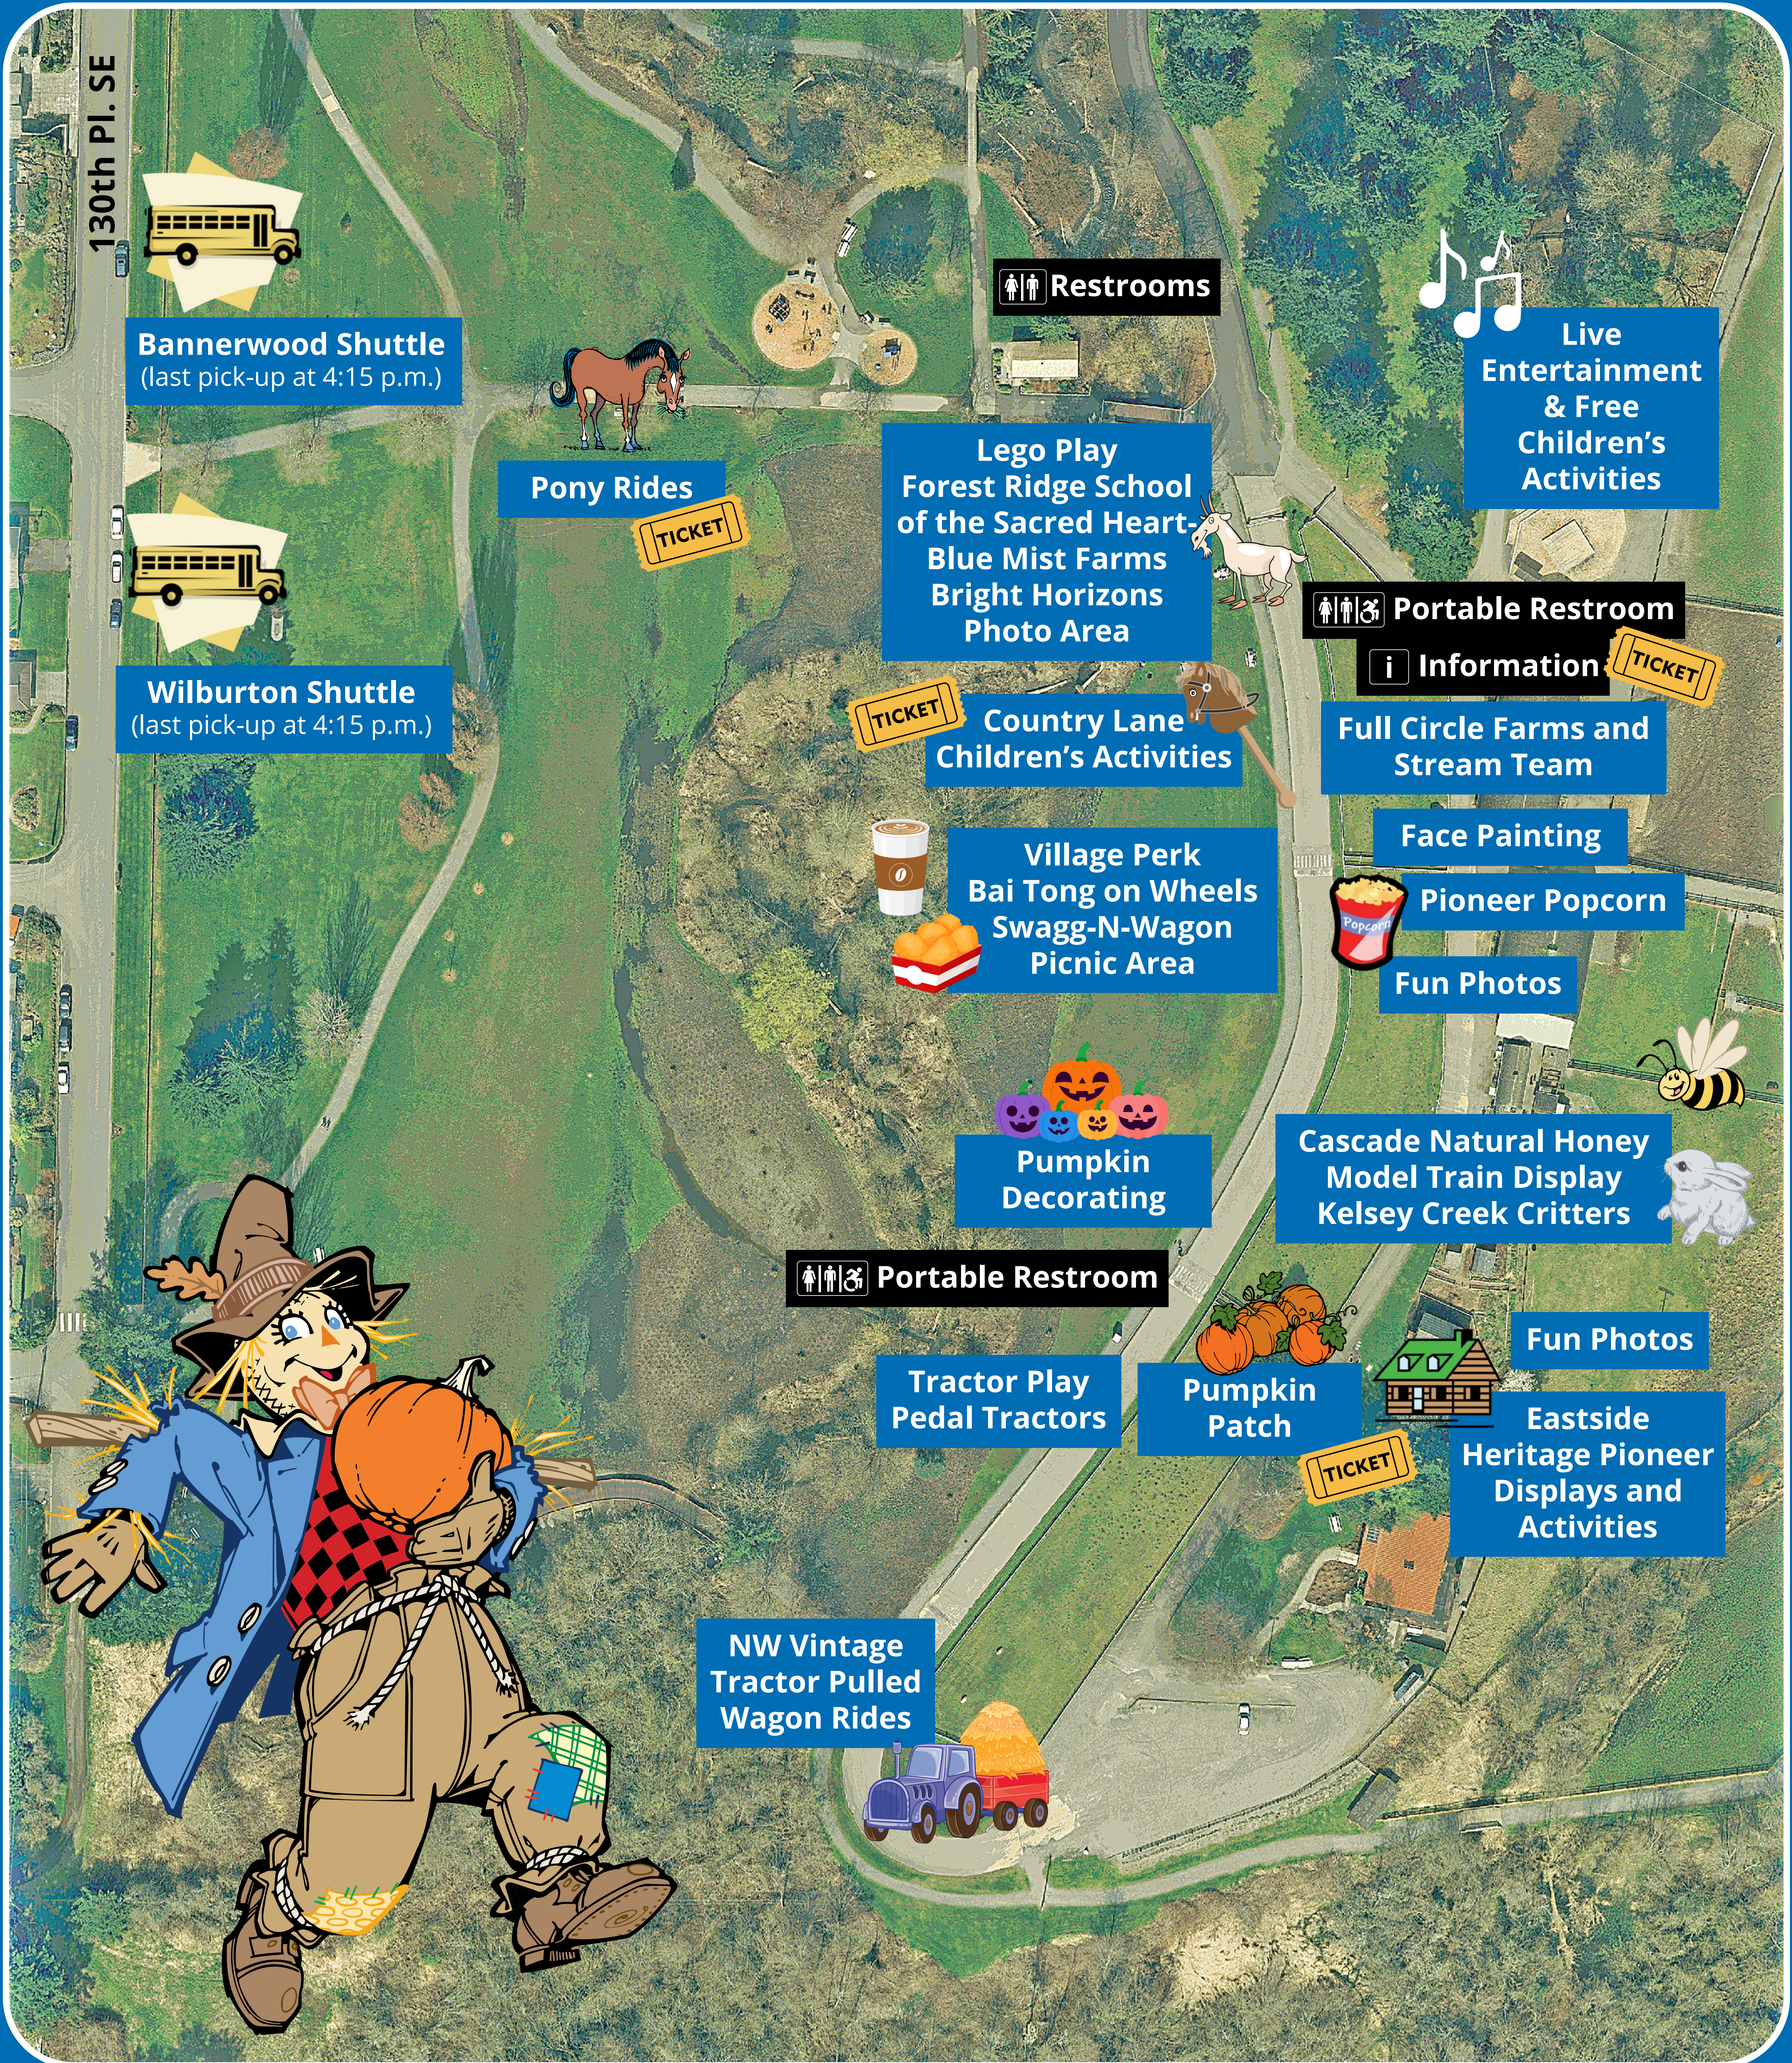

Event Map

BellevueWA.gov/kelsey-creek-farm

130th Pl. SE

Bannerwood Shuttle
(last pick-up at 4:15 p.m.)

Wilburton Shuttle
(last pick-up at 4:15 p.m.)

Pony Rides
TICKET

Restrooms

Live Entertainment & Free Children's Activities

Lego Play
Forest Ridge School
of the Sacred Heart-
Blue Mist Farms
Bright Horizons
Photo Area

Portable Restroom

Information
TICKET

Country Lane Children's Activities

Full Circle Farms and Stream Team

Village Perk
 Bai Tong on Wheels
Swagg-N-Wagon Picnic Area

Face Painting
 Pioneer Popcorn

Fun Photos

Pumpkin Decorating

Cascade Natural Honey Model Train Display
 Kelsey Creek Critters

Portable Restroom

Tractor Play Pedal Tractors

Pumpkin Patch

Fun Photos

Eastside Heritage Pioneer Displays and Activities

NW Vintage Tractor Pulled Wagon Rides

For alternate formats, interpreters, or reasonable modification requests please phone at least 48 hours in advance 425-452-4253 (voice) or email hcox@bellevuewa.gov. For complaints regarding modifications, contact the City of Bellevue ADA, Title VI, and Equal Opportunity Officer at ADATitleVI@bellevuewa.gov.