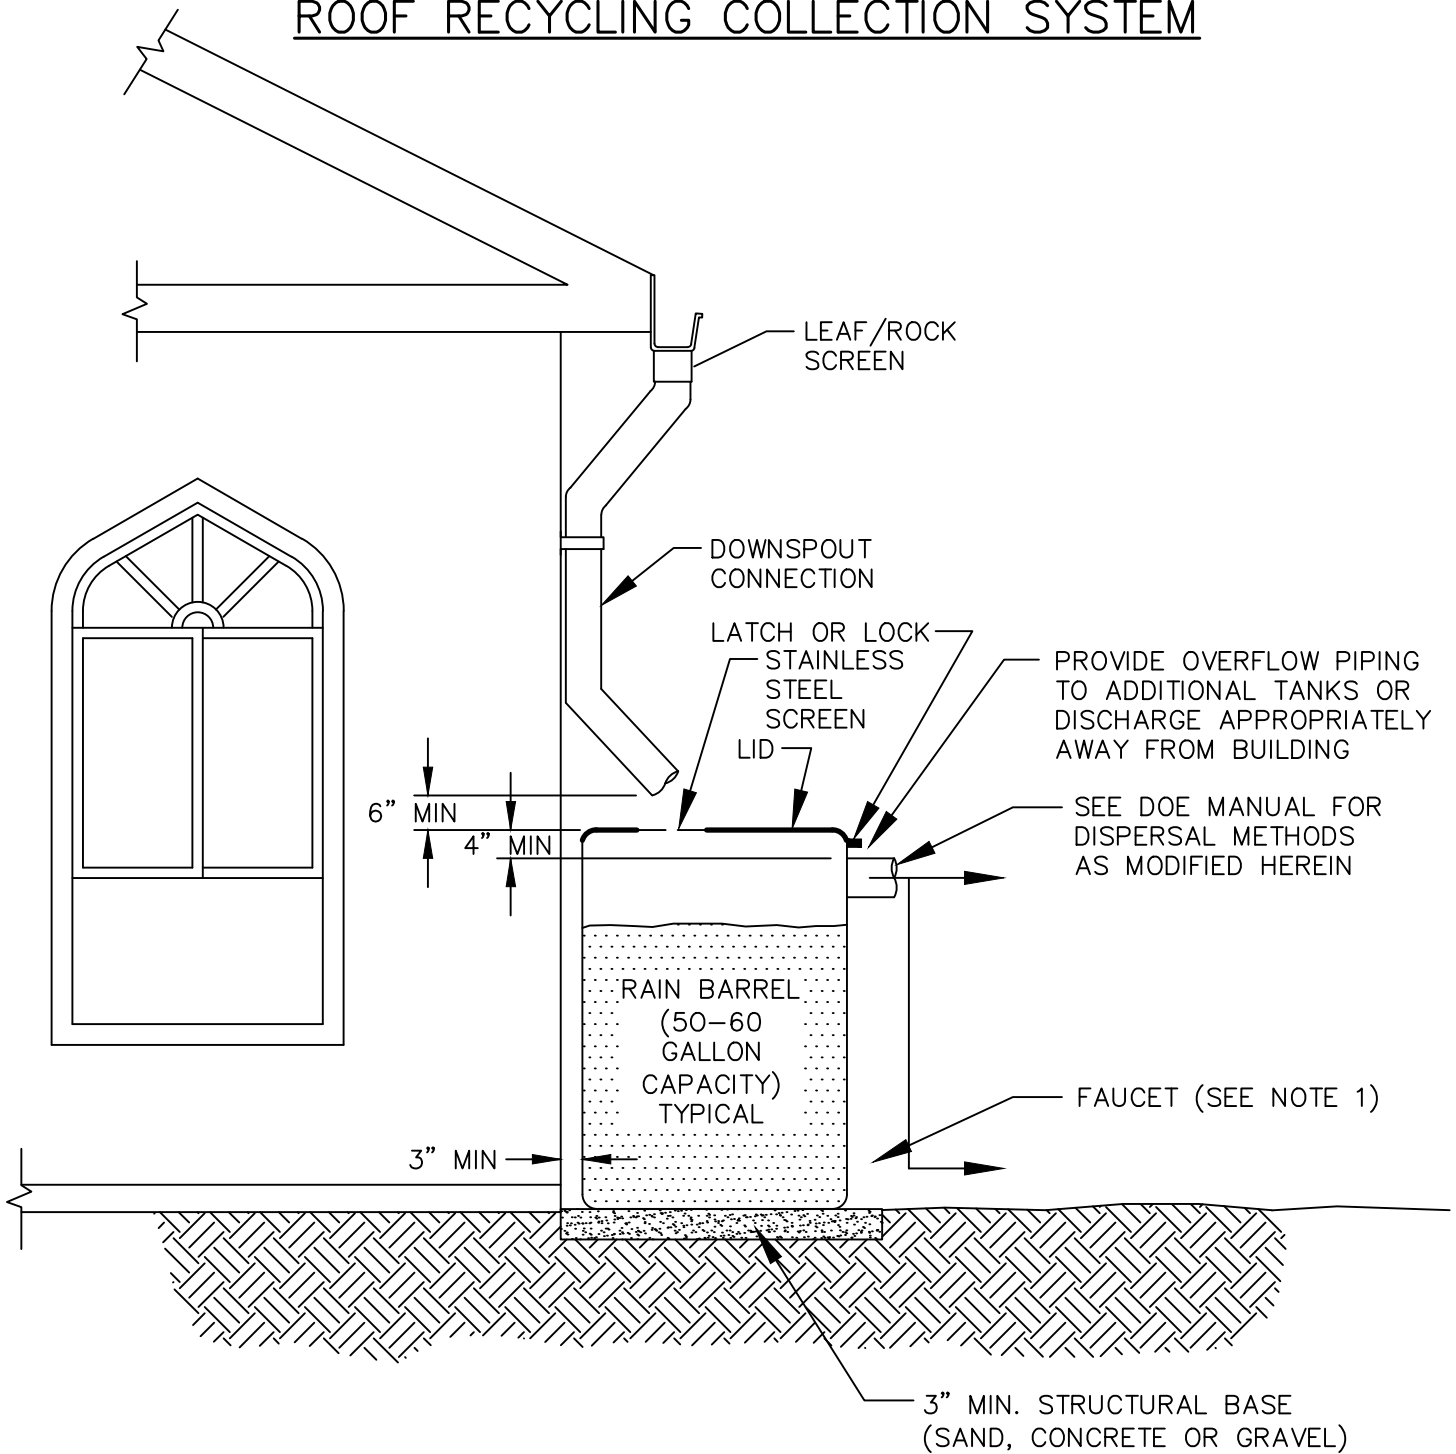

ROOF RECYCLING COLLECTION SYSTEM

NOTES:

1. HOSE BIB FOR ATTACHING GARDEN HOSE FOR HAND WATERING.
2. SEE NDP CHAPTER D6-05 FOR ALL MATERIALS.

City of
Bellevue

STORM AND SURFACE
WATER UTILITY

TITLE

RAIN RECYCLING SYSTEM –
RAIN BARREL