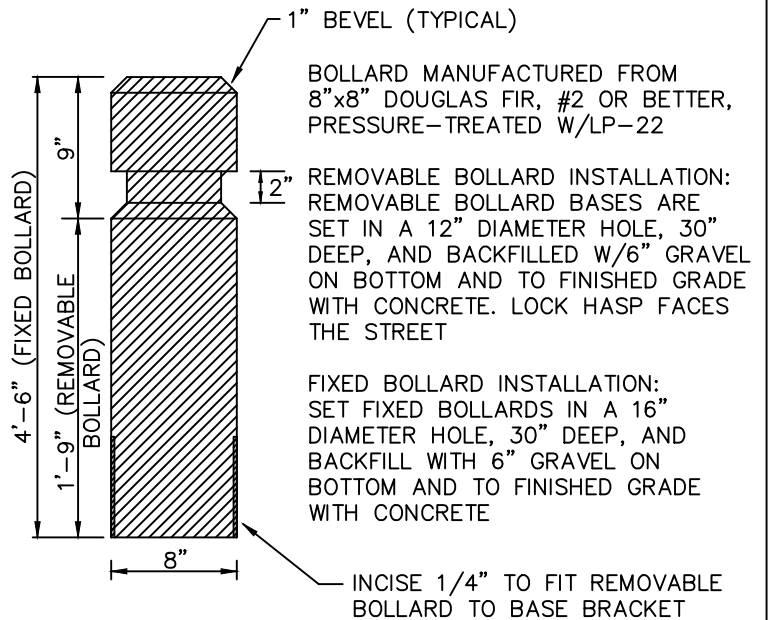

GATE PLACEMENT

BOLLARD PLACEMENT

City of
Bellevue

STORM AND SURFACE
WATER UTILITY

TITLE

GATE/BOLLARD PLACEMENT