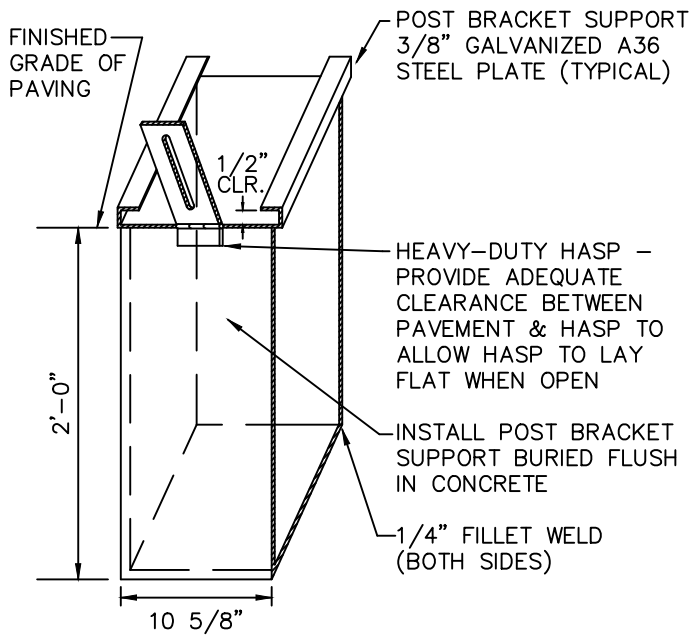

GATE PLACEMENT

BOLLARD PLACEMENT

City of
Bellevue

STORM AND SURFACE
WATER UTILITY

TITLE

GATE/BOLLARD PLACEMENT