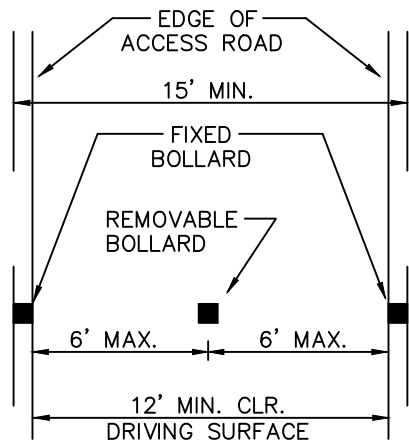

GATE PLACEMENT

BOLLARD PLACEMENT

City of
Bellevue

STORM AND SURFACE
WATER UTILITY

TITLE

GATE/BOLLARD PLACEMENT