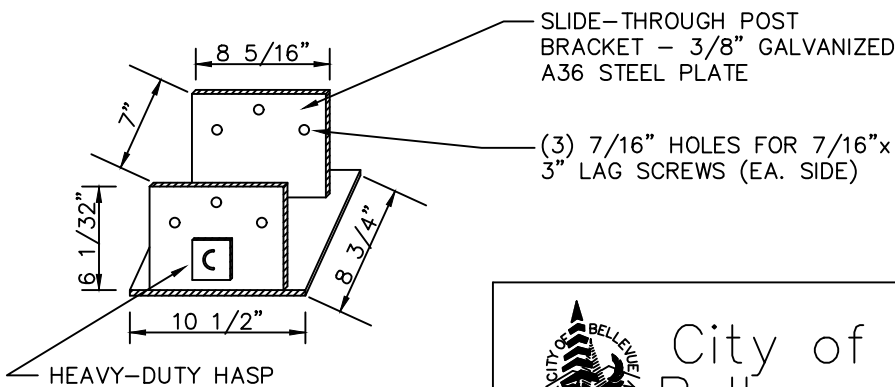

GATE PLACEMENT

BOLLARD PLACEMENT

City of
Bellevue

STORM AND SURFACE
WATER UTILITY

TITLE

GATE/BOLLARD PLACEMENT