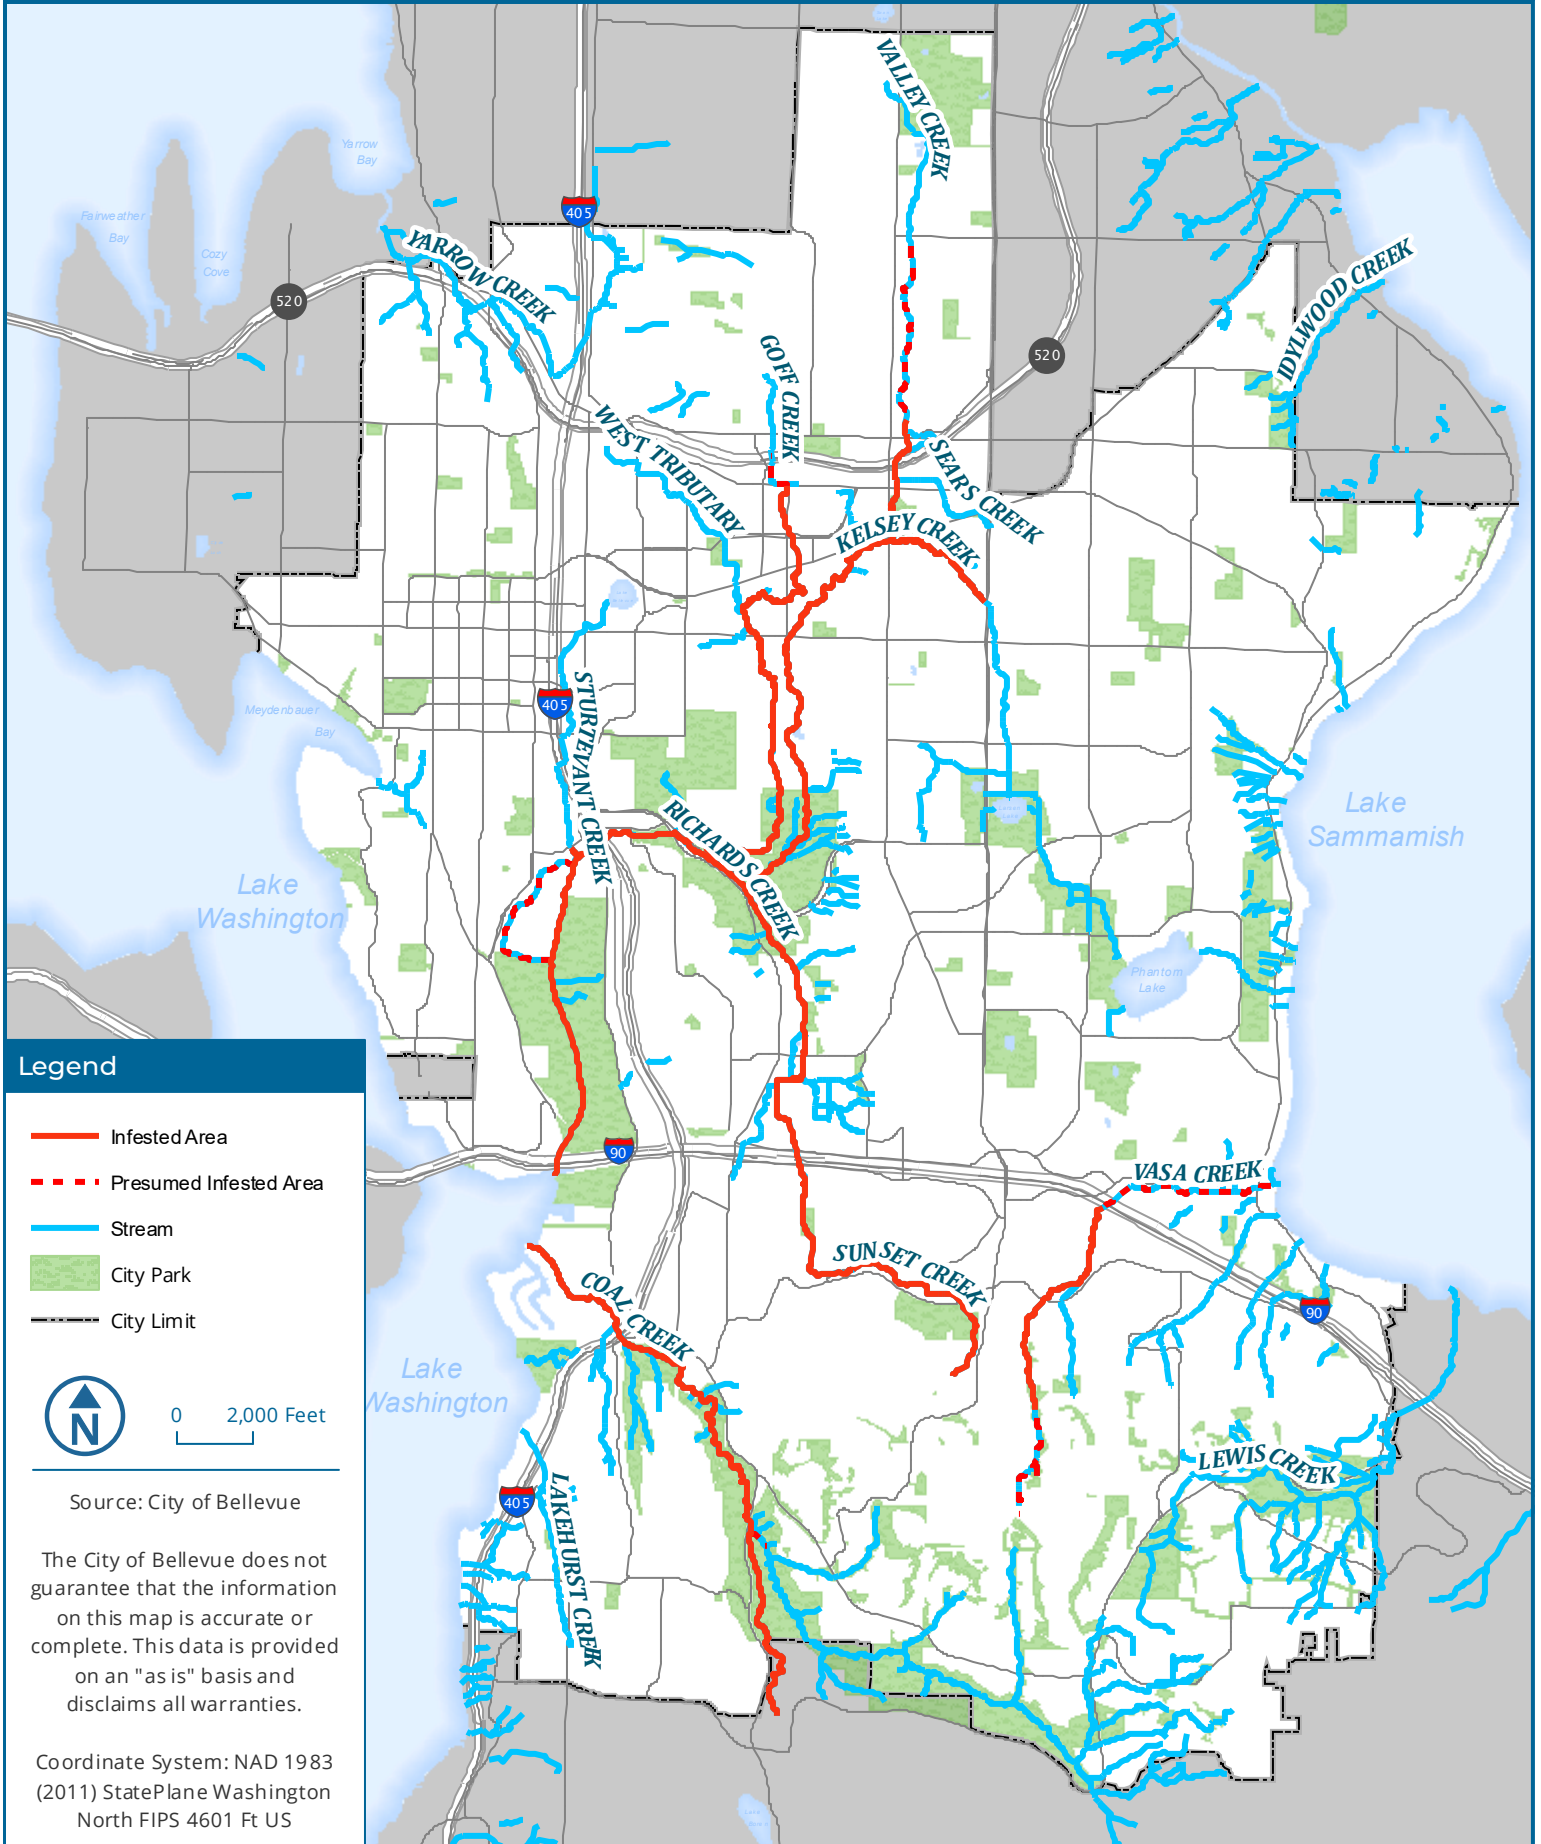

New Zealand Mudsnail Infestation Areas

as of August 2022

Legend

- Infested Area
- - - Presumed Infested Area
- Stream
- City Park
- City Limit

0 2,000 Feet

Source: City of Bellevue

The City of Bellevue does not guarantee that the information on this map is accurate or complete. This data is provided on an "as is" basis and disclaims all warranties.

Coordinate System: NAD 1983
(2011) StatePlane Washington
North FIPS 4601 Ft US