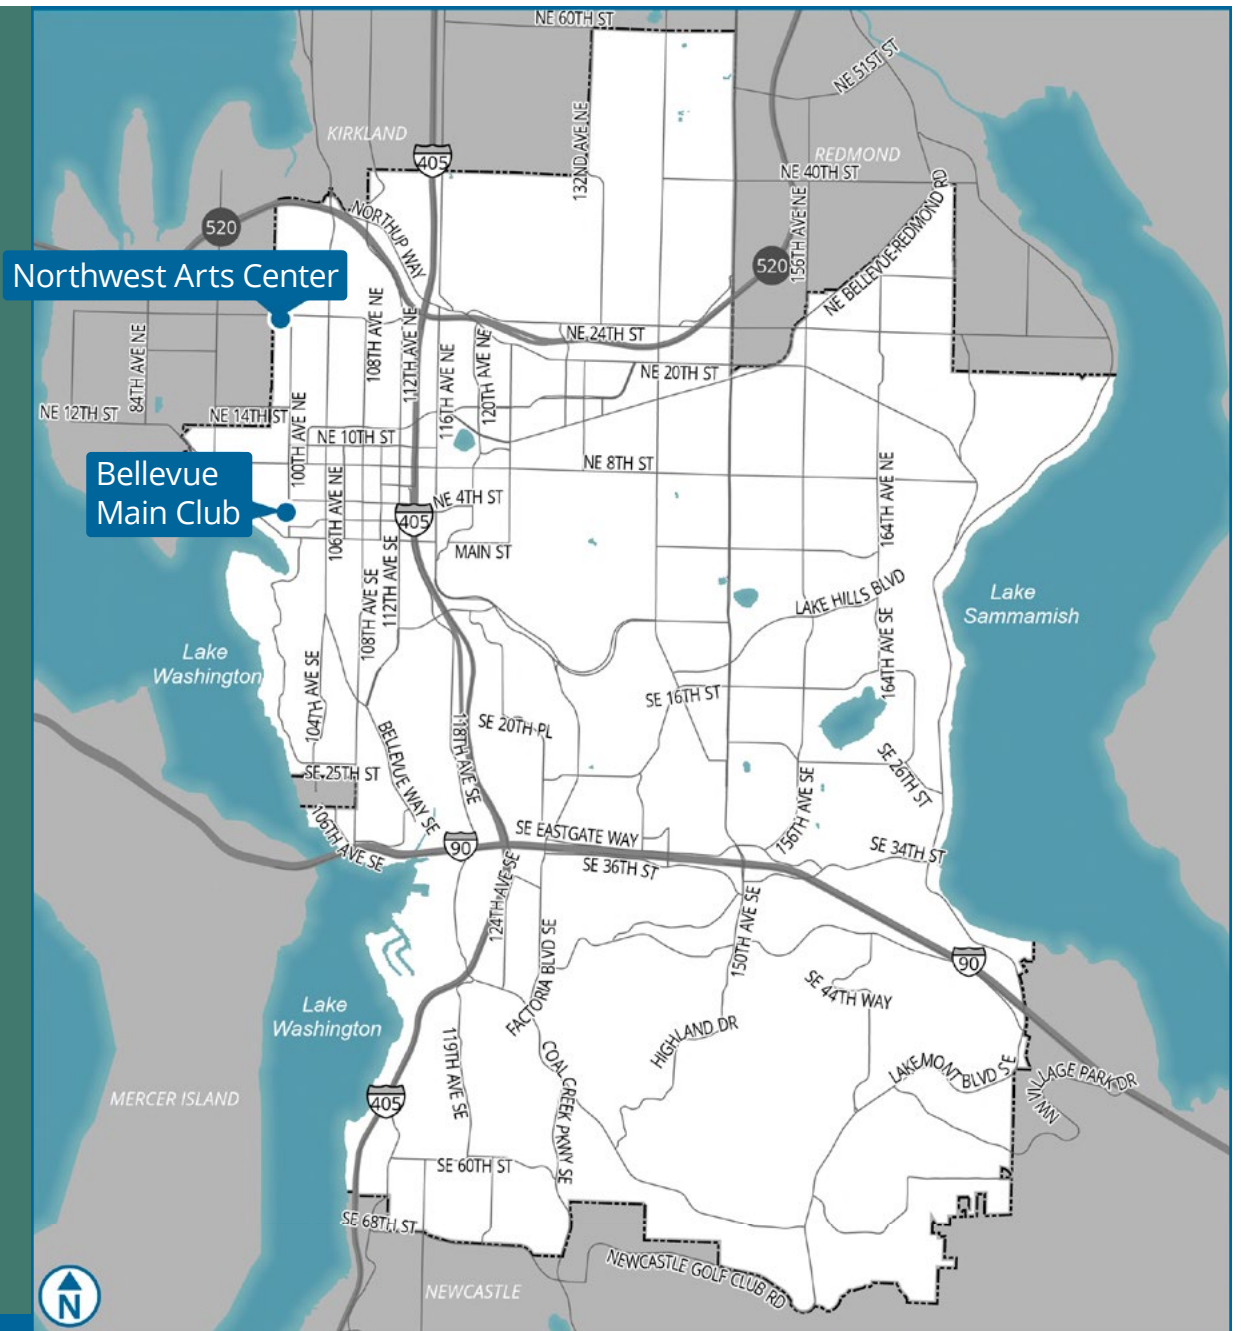

REGISTER NOW!

register@bellevuewa.gov | nwac@bellevuewa.gov

FOR MORE INFORMATION:

Northwest Arts Center | 9825 NE 24th St | Bellevue, WA 98004

BellevueWA.gov/nwac | 425-452-4106

Downtown Main Club | 209 100th Ave NE | Bellevue, WA 98004

BellevueWA.gov/mainclub | 425-452-4106

Bellevue Parks & Community Services

The Bellevue School District does not sponsor nor endorse this event and/or information, nor does the district assume responsibility for it. In consideration of the privilege to distribute materials, the Bellevue School District will be held harmless from any cause of action filed in any court or administrative tribunal arising out of the distribution of these materials, including costs, attorney's fees and judgments or awards.

For alternate formats, interpreters, or reasonable modification requests please phone at least 48 hours in advance 425-452-7106 (voice) or email dpettersson@bellevuewa.gov. For complaints regarding modifications, contact the City of Bellevue ADA, Title VI, and Equal Opportunity Officer at ADATitleVI@bellevuewa.gov.