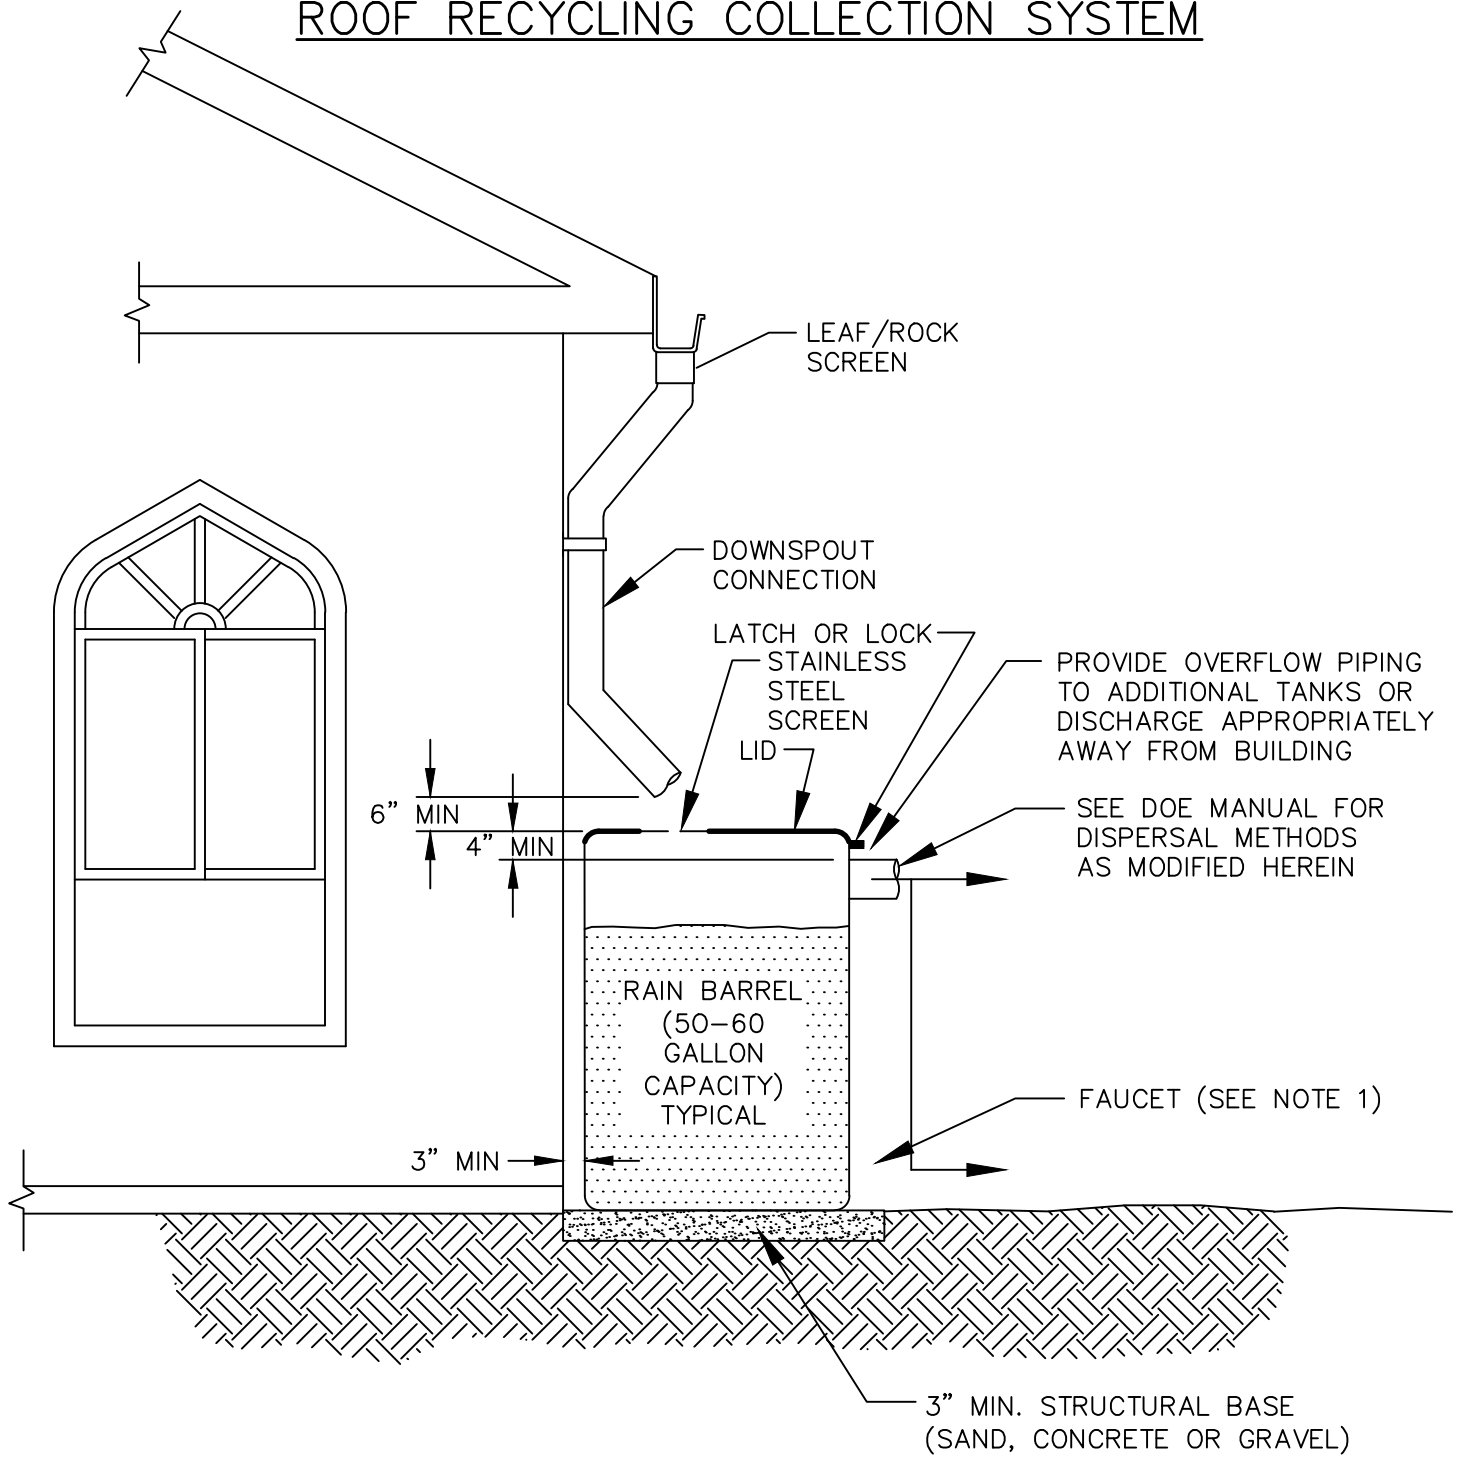

# ROOF RECYCLING COLLECTION SYSTEM

**NOTES:**

1. HOSE BIB FOR ATTACHING GARDEN HOSE FOR HAND WATERING.
2. SEE NDP CHAPTER D6-05 FOR ALL MATERIALS.

City of  
Bellevue

STORM AND SURFACE  
WATER UTILITY

TITLE

RAIN RECYCLING SYSTEM –  
RAIN BARREL