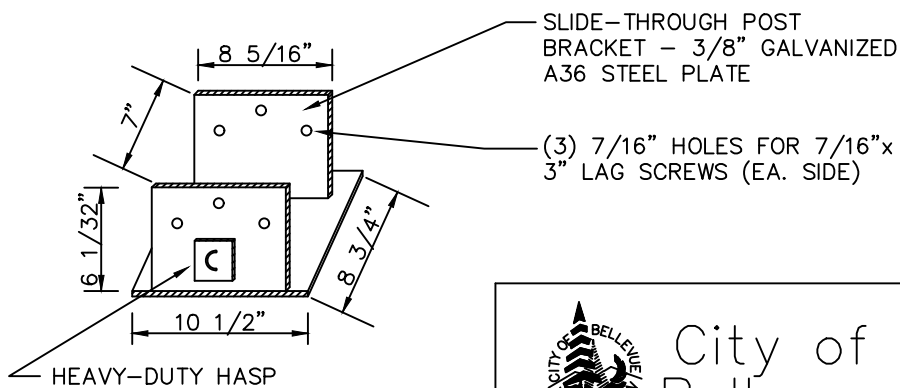

GATE PLACEMENT

BOLLARD PLACEMENT

City of Bellevue

STORM AND SURFACE WATER UTILITY

TITLE

GATE/BOLLARD PLACEMENT