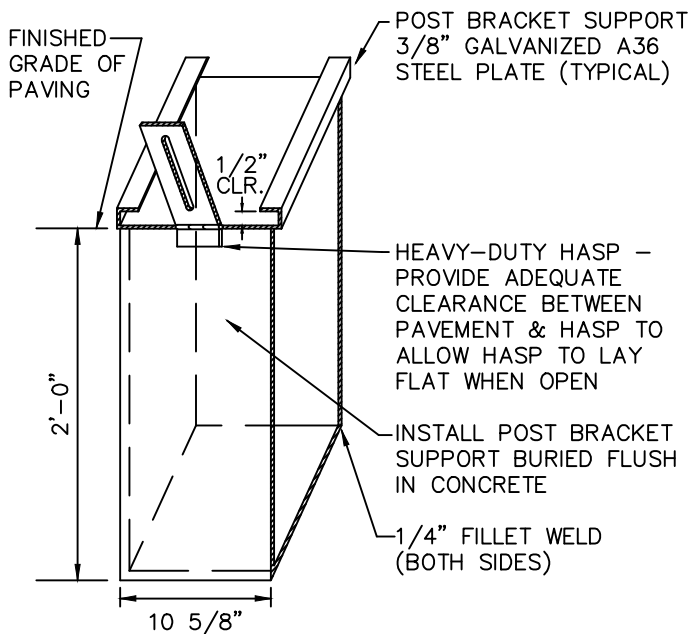

GATE PLACEMENT

BOLLARD PLACEMENT

City of Bellevue

STORM AND SURFACE WATER UTILITY

TITLE

GATE/BOLLARD PLACEMENT