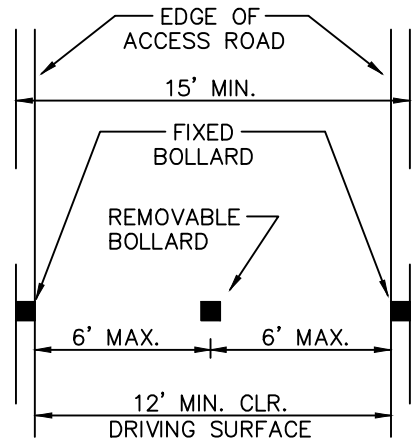

GATE PLACEMENT

BOLLARD PLACEMENT

City of Bellevue

STORM AND SURFACE WATER UTILITY

TITLE

GATE/BOLLARD PLACEMENT