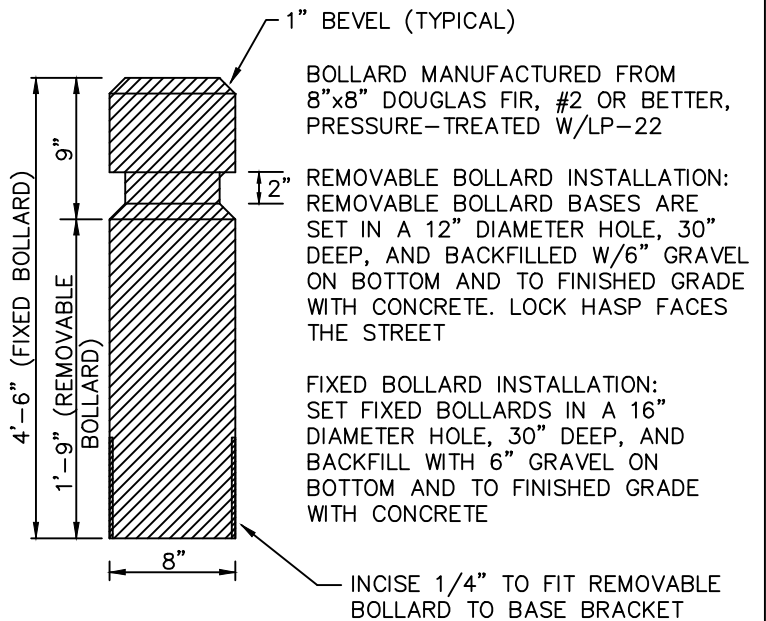

GATE PLACEMENT

BOLLARD PLACEMENT

City of Bellevue

STORM AND SURFACE WATER UTILITY

TITLE

GATE/BOLLARD PLACEMENT