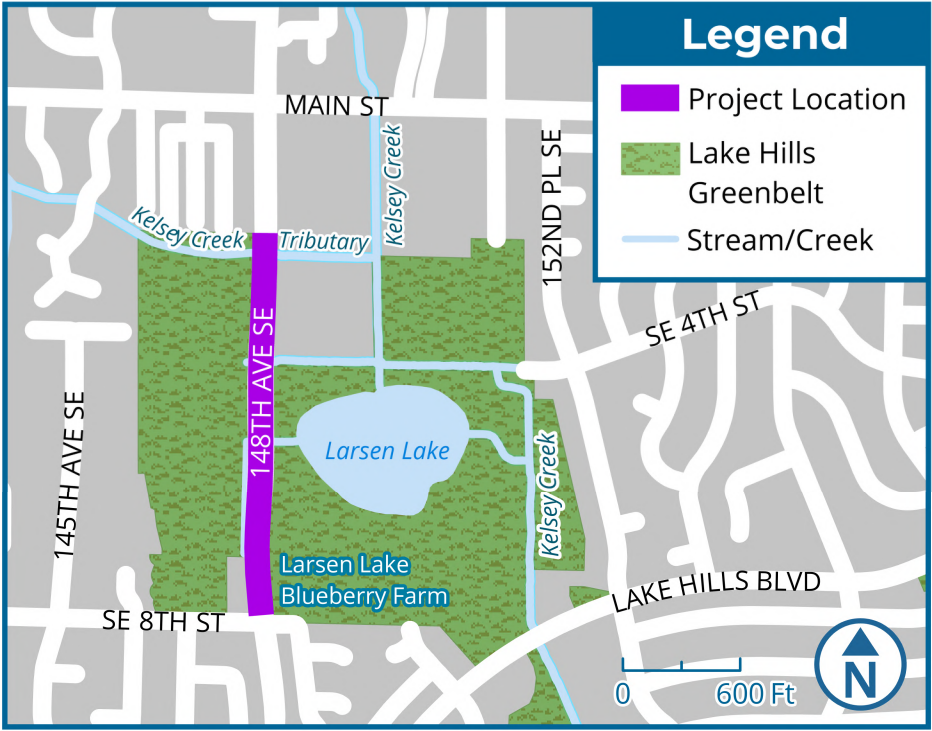

Legend

 Project Location

 Lake Hills
Greenbelt

 Stream/Creek

0 600 Ft