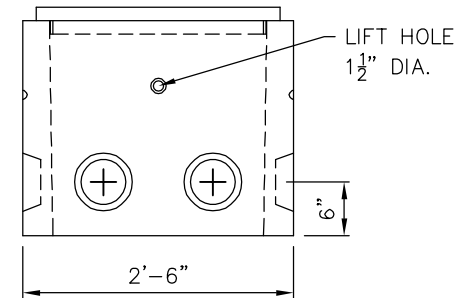

PLAN VIEW
COVER NOT SHOWN

PLAN VIEW
SHOWN WITH COVER

FRONT VIEW

SIDE VIEW

City of
Bellevue

LARGE COMMUNICATION JUNCTION BOX DETAIL

DRAWING NUMBER	SL-181-1
SCALE	NONE
REVISION DATE	11/19
DEPARTMENT	TRANS