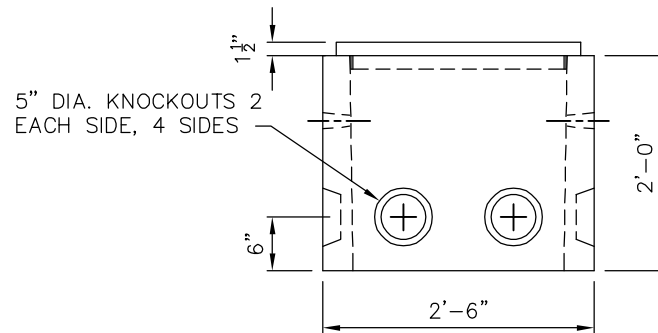

PLAN VIEW
COVER NOT SHOWN

PLAN VIEW
SHOWN WITH COVER

FRONT VIEW

SIDE VIEW

City of
Bellevue

LARGE COMMUNICATION JUNCTION BOX DETAIL

DRAWING NUMBER	SL-181-1
SCALE	NONE
REVISION DATE	11/19
DEPARTMENT	TRANS