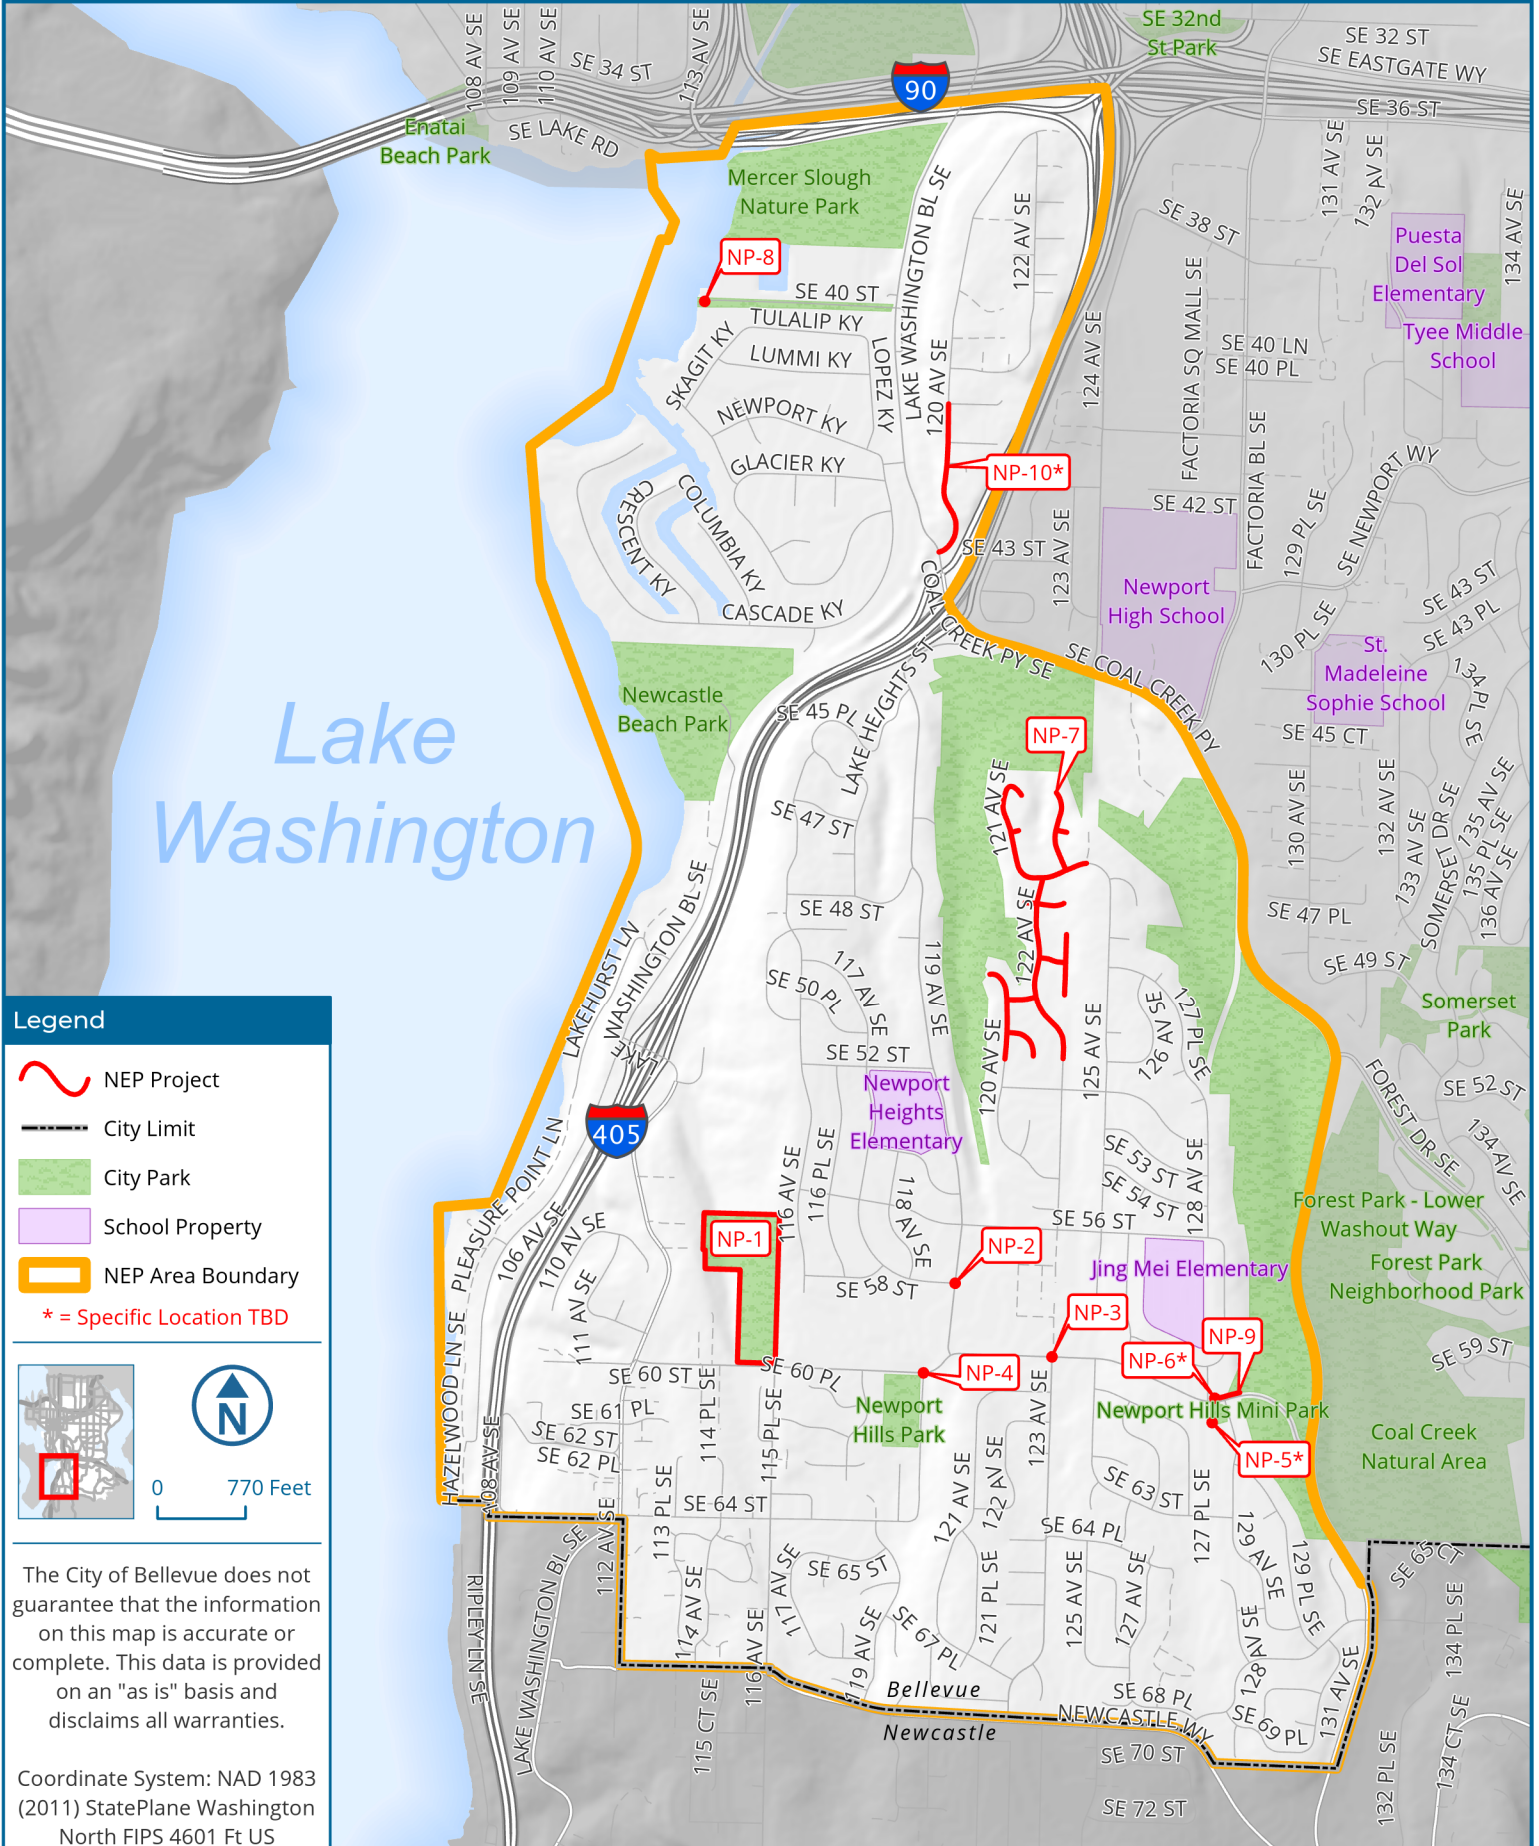

Newport NEP Area

Proposed Project Locations

Legend

- NEP Project
- City Limit
- City Park
- School Property
- NEP Area Boundary
- * = Specific Location TBD

The City of Bellevue does not guarantee that the information on this map is accurate or complete. This data is provided on an "as is" basis and disclaims all warranties.

Coordinate System: NAD 1983
 (2011) StatePlane Washington
 North FIPS 4601 Ft US