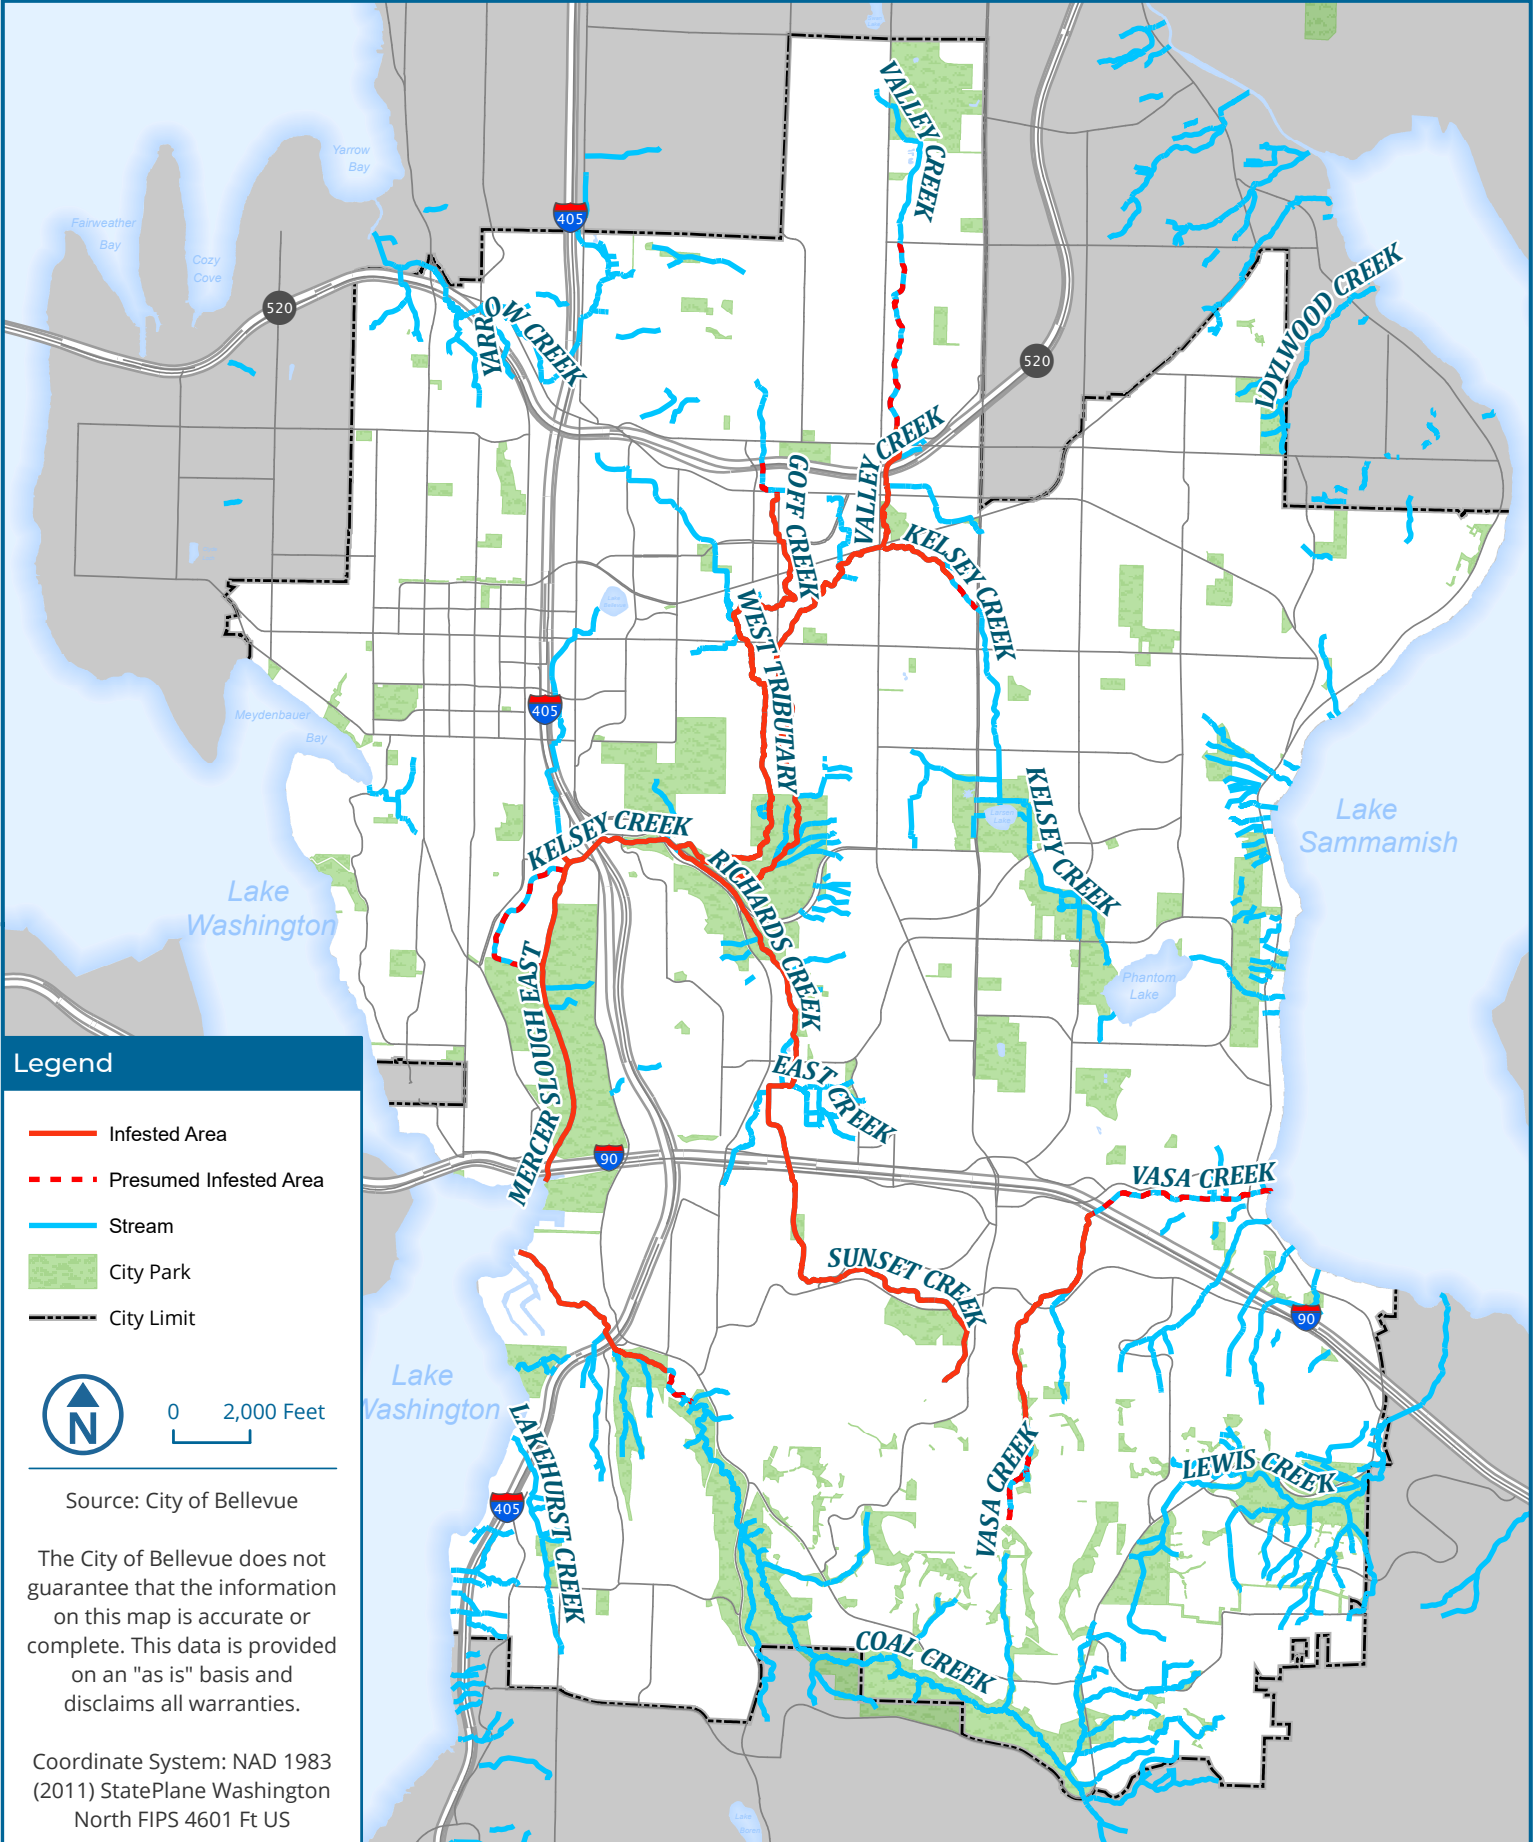

New Zealand Mudsnail Infestation Areas

as of August 2021

Legend

- Infested Area
- Presumed Infested Area
- Stream
- City Park
- City Limit

0 2,000 Feet

Source: City of Bellevue

The City of Bellevue does not guarantee that the information on this map is accurate or complete. This data is provided on an "as is" basis and disclaims all warranties.

Coordinate System: NAD 1983
(2011) StatePlane Washington
North FIPS 4601 Ft US