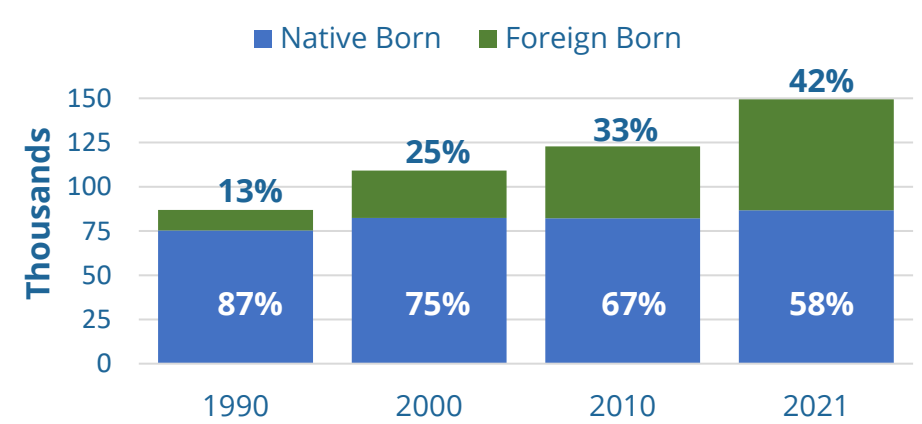

Population by Place of Birth

Source: U.S. Census Bureau. 1990 Decennial Census. Table NP42. 2000 & 2010 Decennial Census. Table DP02. 2021 American Community Survey (1-Year Estimates). Table DP05.