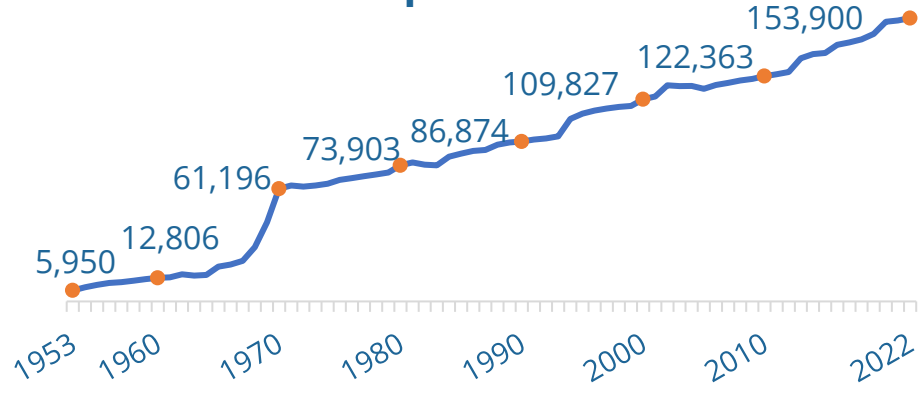

Bellevue Demographic Profile

2022

Bellevue welcomes the world. Our diversity is our strength. We embrace the future while respecting our past.

153,900

2022 Population

60%

+/- 3%

People of Color

42%

+/- 3%

Foreign Born

\$144,274

2021 Median Household Income

Bellevue Population 1953-2022

Source: Washington State Office of Financial Management. 2022. April 1 Post Censal Estimates. Population 1960-Present. City of Bellevue. Population Estimates and Acreage For the City of Bellevue 1953-2015.

Source: U.S. Census Bureau. 2021 American Community Survey (1-Year Estimates). Tables B19013, DP02, DP05. Washington State Office of Financial Management. 2022. April 1 Population Estimates.

Race by Age Group

Source: U.S. Census Bureau. 2021 American Community Survey (1-Year Estimates). Tables B01001 B-I.

Population by Age Group & Sex

Source: U.S. Census Bureau. 2021 American Community Survey (1-Year Estimates). Table B01001.