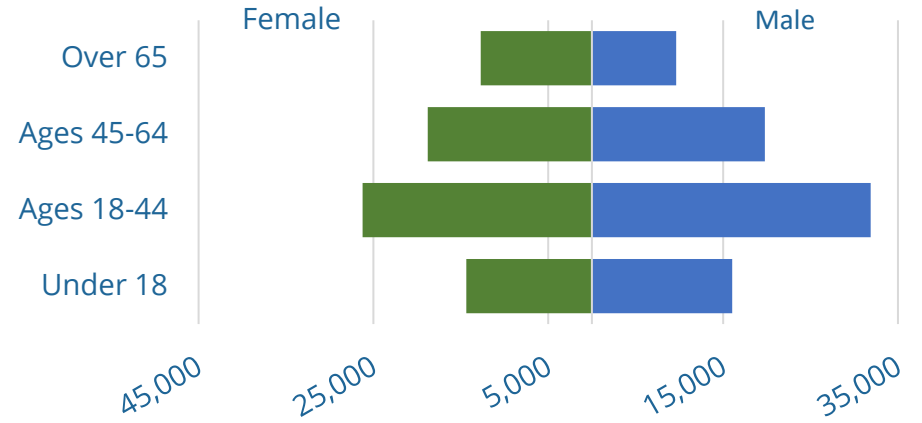

Bellevue Demographic Profile

2022

Bellevue welcomes the world. Our diversity is our strength. We embrace the future while respecting our past.

153,900

2022 Population

60%

+/- 3%

People of Color

42%

+/- 3%

Foreign Born

\$144,274

2021 Median Household Income

Bellevue Population 1953-2022

Source: Washington State Office of Financial Management. 2022. April 1 Post Censal Estimates. Population 1960-Present. City of Bellevue. Population Estimates and Acreage For the City of Bellevue 1953-2015.

Source: U.S. Census Bureau. 2021 American Community Survey (1-Year Estimates). Tables B19013, DP02, DP05. Washington State Office of Financial Management. 2022. April 1 Population Estimates.

Race by Age Group

Source: U.S. Census Bureau. 2021 American Community Survey (1-Year Estimates). Tables B01001 B-I.

Population by Age Group & Sex

Source: U.S. Census Bureau. 2021 American Community Survey (1-Year Estimates). Table B01001.