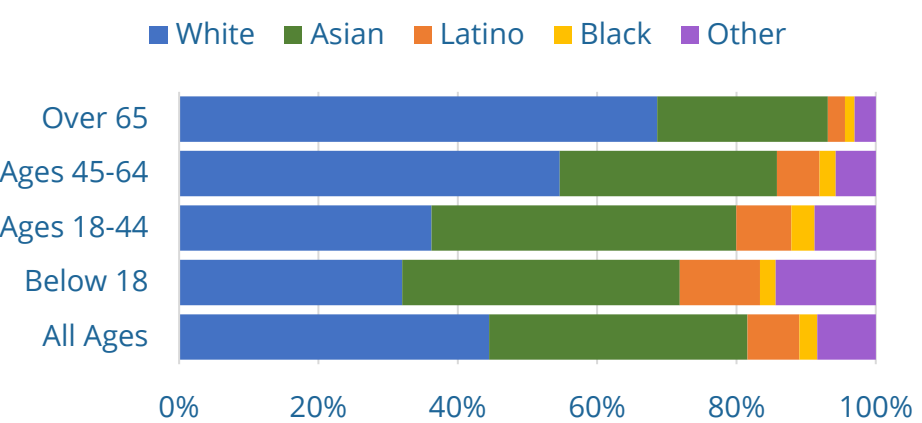

Source: U.S. Census Bureau. 2021 American Community Survey (1-Year Estimates). Tables B19013, DP02, DP05. Washington State Office of Financial Management. 2022. April 1 Population Estimates.

Race by Age Group

Source: U.S. Census Bureau. 2021 American Community Survey (1-Year Estimates). Tables B01001 B-I.