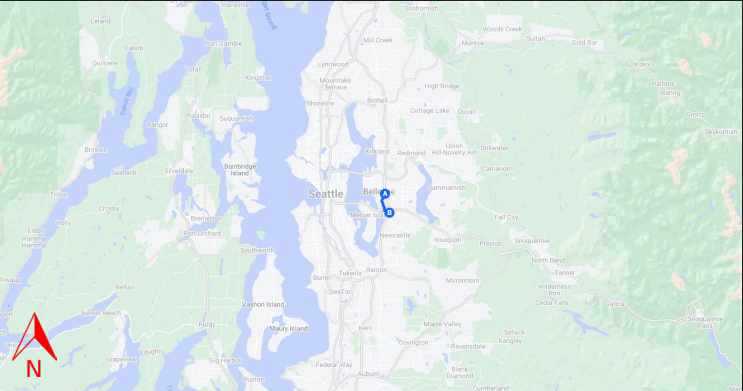

Southbound I-405 Night Closure Detour Route

August 15th, 11 pm – August 16th, 4 am

- The southbound I-405 detour will begin at the Southeast 8th Street off-ramp from I-405 to 112th Avenue Southeast.
- From 112th Avenue Southeast, the detour continues south to Bellevue Way Southeast.
- From Bellevue Way Southeast, the detour continues south to eastbound I-90 before rejoining southbound I-405.