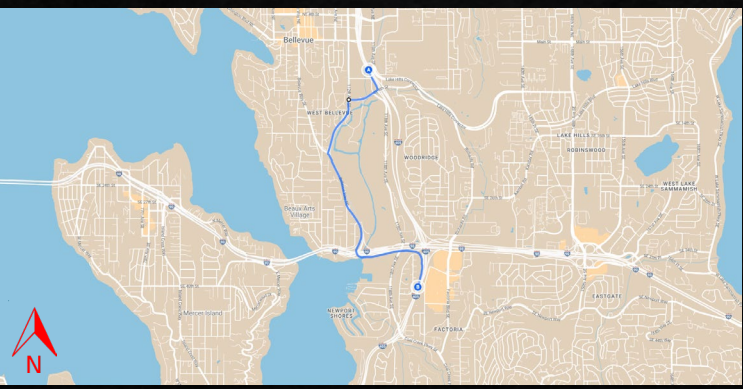

Southbound I-405 Night Closure Detour Route

August 15th, 11 pm – August 16th, 4 am

- The southbound I-405 detour will begin at the Southeast 8th Street off-ramp from I-405 to 112th Avenue Southeast.
- From 112th Avenue Southeast, the detour continues south to Bellevue Way Southeast.
- From Bellevue Way Southeast, the detour continues south to eastbound I-90 before rejoining southbound I-405.