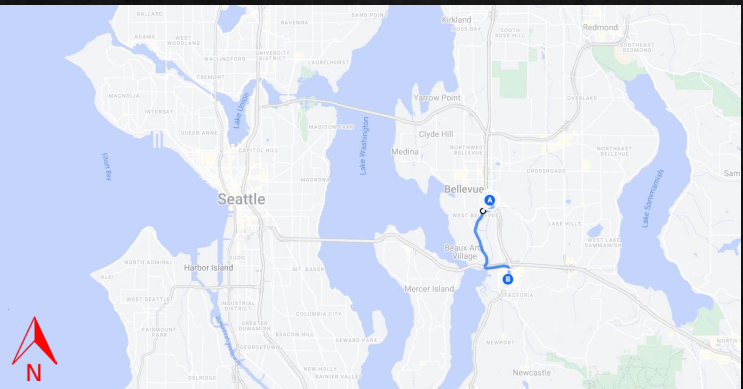

Southbound I-405 Night Closure Detour Route

August 15th, 11 pm – August 16th, 4 am

- The southbound I-405 detour will begin at the Southeast 8th Street off-ramp from I-405 to 112th Avenue Southeast.
- From 112th Avenue Southeast, the detour continues south to Bellevue Way Southeast.
- From Bellevue Way Southeast, the detour continues south to eastbound I-90 before rejoining southbound I-405.