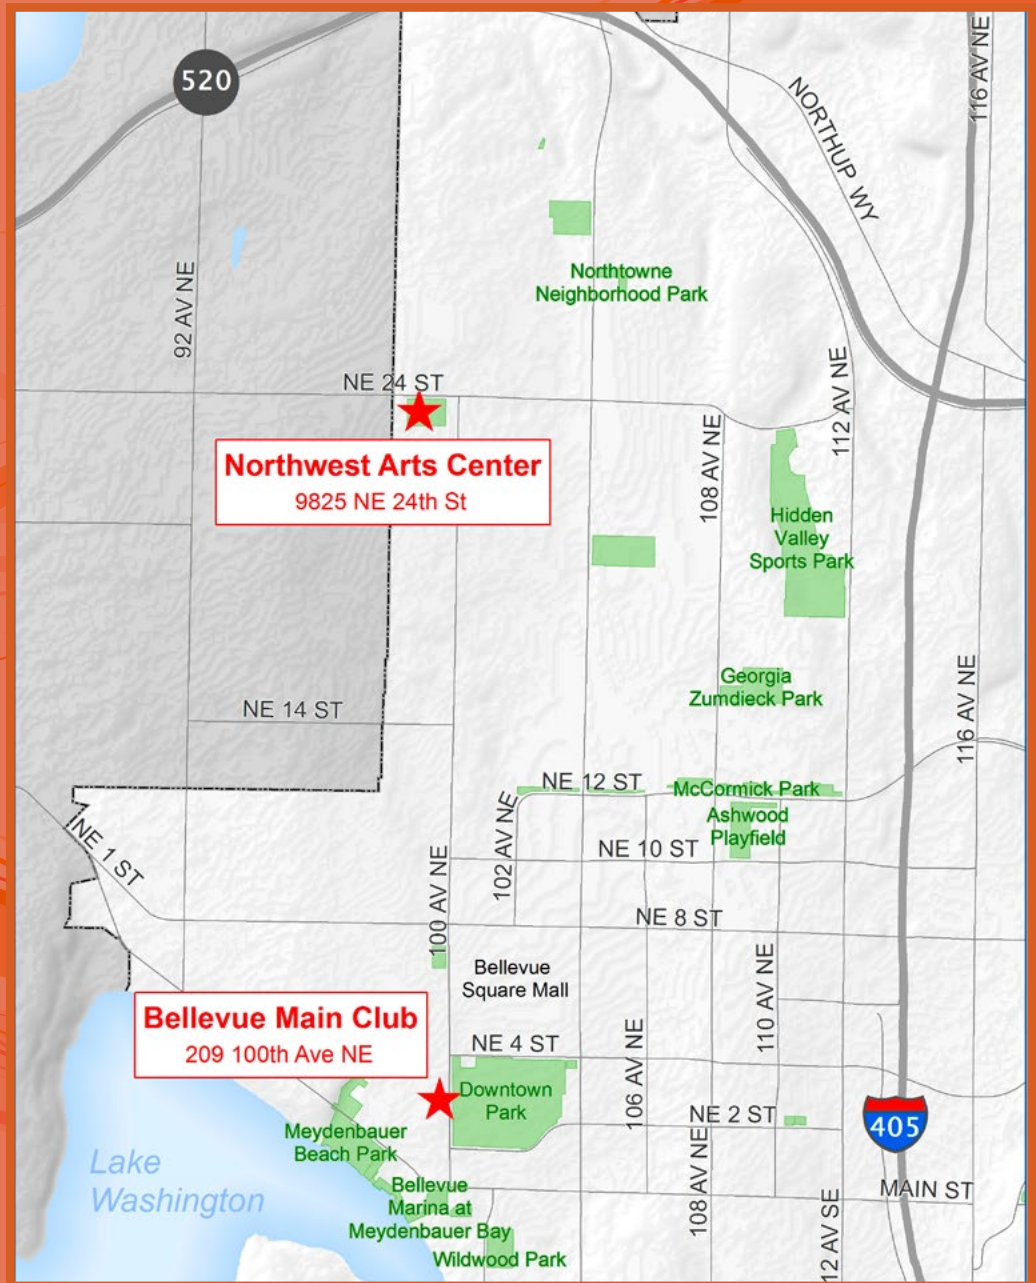

REGISTER NOW!

register@bellevuewa.gov | nwac@bellevuewa.gov

FOR MORE INFORMATION:

Northwest Arts Center | 9825 NE 24th St | Bellevue, WA 98004

BellevueWA.gov/northwest-arts | 425-452-4106

Downtown Main Club | 209 100th Ave NE | Bellevue, WA 98004

BellevueWA.gov/mainclub | 425-452-4106

Bellevue Parks & Community Services

The Bellevue School District does not sponsor nor endorse this event and/or information, nor does the district assume responsibility for it. In consideration of the privilege to distribute materials, the Bellevue School District will be held harmless from any cause of action filed in any court or administrative tribunal arising out of the distribution of these materials, including costs, attorney's fees and judgments or awards.

For alternate formats, interpreters, or reasonable accommodation requests please phone at least 48 hours in advance 425-452-7106 (voice) or email dpettersson@bellevuewa.gov. For complaints regarding accommodations, contact City of Bellevue ADA/Title VI Administrator at 425-452-6168 (voice) or email ADATitleVI@bellevuewa.gov. If you are deaf or hard of hearing dial 711. All meetings are wheelchair accessible.