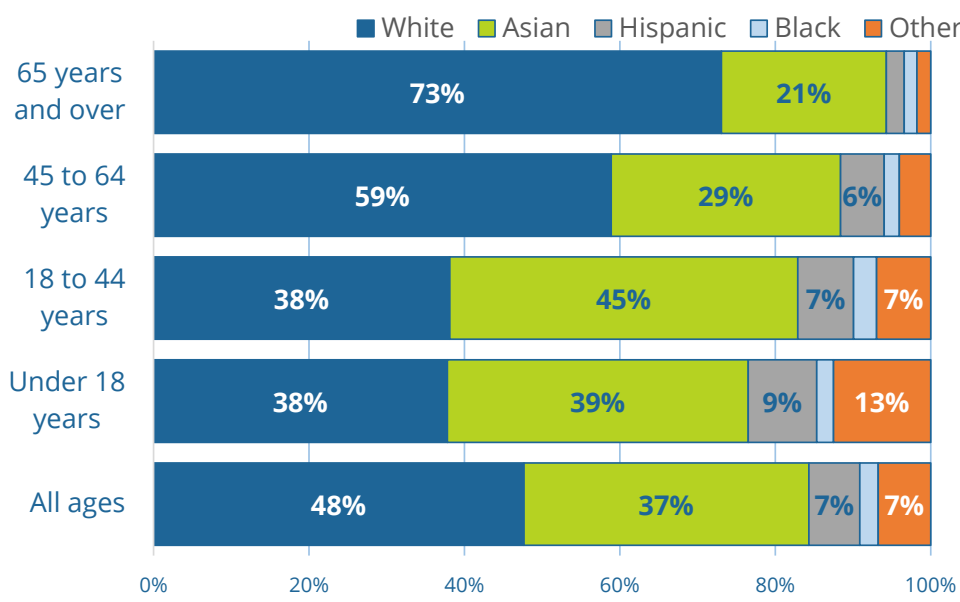

Bellevue Demographic Profile

December 9

2021

Bellevue welcomes the world. Our diversity is our strength. We embrace the future while respecting our past.

152,600
2021 population

Population 1953 to 2021

Source: Washington State Office of Financial Management. 2016 to 2021. April 1 Post Censal Estimates Population 1960 to Present, and Population Estimates and Acreage for the City of Bellevue 1953-2015.

50%
+/- 3%
People of Color

41%
+/- 3%
Foreign born

\$127,400
2019 Median household income

US Census Bureau. 2019 American Community Survey, Tables B19013, B01001, B01001A. Washington Office of Financial Management. 2021. April 1 Population Estimates

Race by Age

Source: US Census Bureau. 2015-2019 American Community Survey (5-year estimates), tables B01001B-I. Note: Some Hispanic people may be double counted in the "Other" category and the "Black" category.