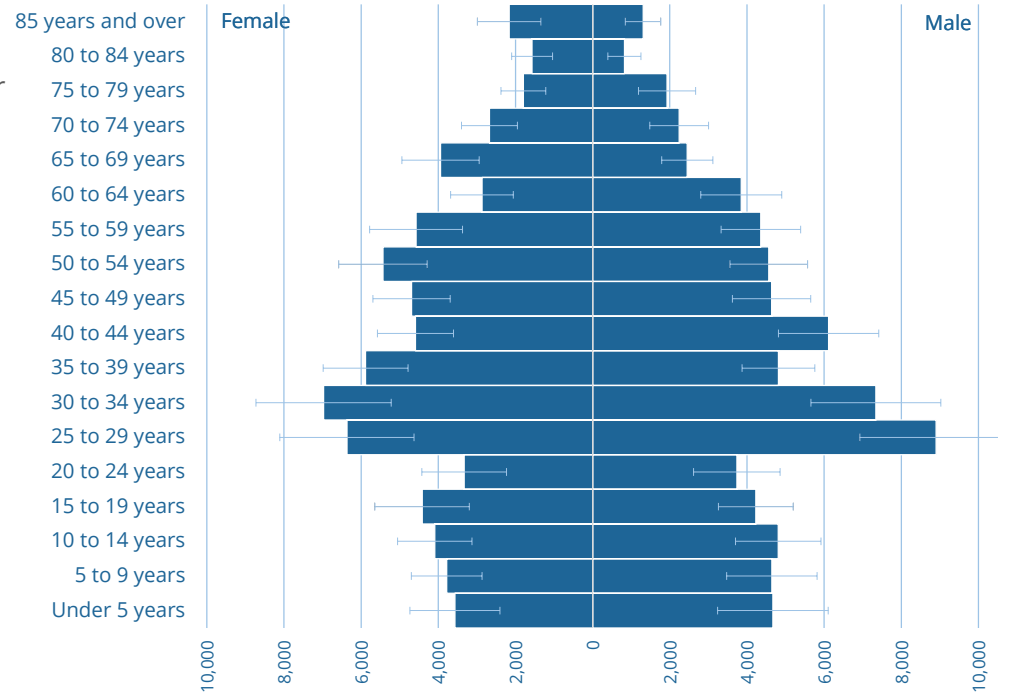

Bellevue Demographic Profile

December 9

2021

Bellevue welcomes the world. Our diversity is our strength. We embrace the future while respecting our past.

152,600
2021 population

Population 1953 to 2021

Source: Washington State Office of Financial Management. 2016 to 2021. April 1 Post Censal Estimates Population 1960 to Present, and Population Estimates and Acreage for the City of Bellevue 1953-2015.

50%
+/- 3%
People of Color

41%
+/- 3%
Foreign born

\$127,400
2019 Median household income

US Census Bureau. 2019 American Community Survey, Tables B19013, B01001, B01001A. Washington Office of Financial Management. 2021. April 1 Population Estimates

Race by Age

Source: US Census Bureau. 2015-2019 American Community Survey (5-year estimates), tables B01001B-I. Note: Some Hispanic people may be double counted in the "Other" category and the "Black" category.

Population by Age

Source: US Census Bureau. 2018 American Community Survey (1-year estimates), table B01001.

Population by Place of Birth

Source: US Census Bureau. 1990 Decennial Census. 2000 Decennial Census. 2010 Decennial Census. 2018 American Community Survey, Tables B06001, B05002.