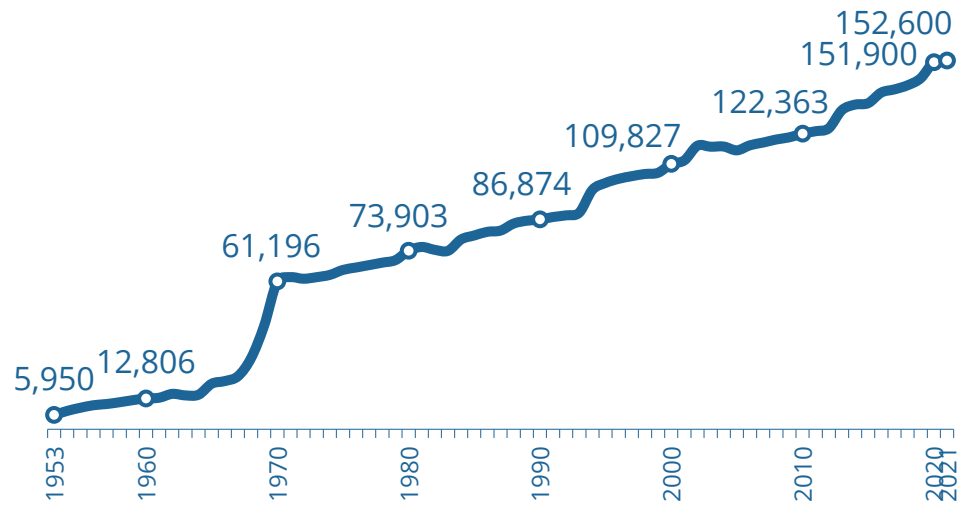

Bellevue Demographic Profile

December 9

2021

Bellevue welcomes the world. Our diversity is our strength. We embrace the future while respecting our past.

152,600
2021 population

Population 1953 to 2021

Source: Washington State Office of Financial Management. 2016 to 2021. April 1 Post Censal Estimates Population 1960 to Present, and Population Estimates and Acreage for the City of Bellevue 1953-2015.

50%
+/- 3%
People of Color

41%
+/- 3%
Foreign born

\$127,400
2019 Median household income

US Census Bureau. 2019 American Community Survey, Tables B19013, B01001, B01001A. Washington Office of Financial Management. 2021. April 1 Population Estimates

Race by Age

Source: US Census Bureau. 2015-2019 American Community Survey (5-year estimates), tables B01001B-I. Note: Some Hispanic people may be double counted in the "Other" category and the "Black" category.