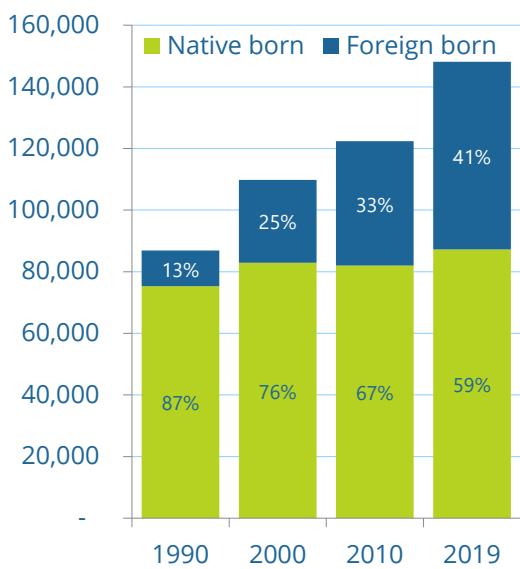

Bellevue Demographic Profile

December 9

2021

Bellevue welcomes the world. Our diversity is our strength. We embrace the future while respecting our past.

152,600
2021 population

Population 1953 to 2021

Source: Washington State Office of Financial Management. 2016 to 2021. April 1 Post Censal Estimates Population 1960 to Present, and Population Estimates and Acreage for the City of Bellevue 1953-2015.

50%
+/- 3%
People of Color

41%
+/- 3%
Foreign born

\$127,400
2019 Median household income

US Census Bureau. 2019 American Community Survey, Tables B19013, B01001, B01001A. Washington Office of Financial Management. 2021. April 1 Population Estimates

Race by Age

Source: US Census Bureau. 2015-2019 American Community Survey (5-year estimates), tables B01001B-I. Note: Some Hispanic people may be double counted in the "Other" category and the "Black" category.

Population by Age

Source: US Census Bureau. 2018 American Community Survey (1-year estimates), table B01001.

Population by Place of Birth

Source: US Census Bureau. 1990 Decennial Census. 2000 Decennial Census. 2010 Decennial Census. 2018 American Community Survey, Tables B06001, B05002.