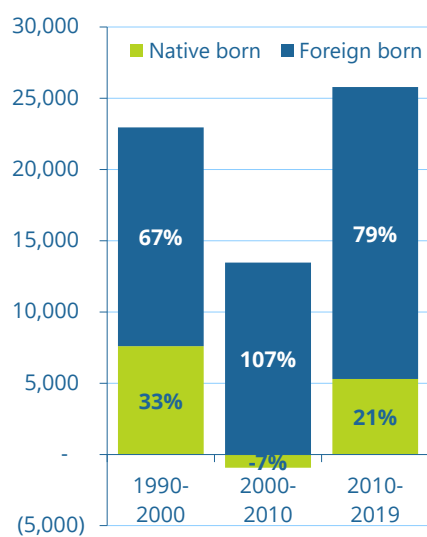

Bellevue Demographic Profile

December 9

2021

Bellevue welcomes the world. Our diversity is our strength. We embrace the future while respecting our past.

152,600
2021 population

Population 1953 to 2021

Source: Washington State Office of Financial Management. 2016 to 2021. April 1 Post Censal Estimates Population 1960 to Present, and Population Estimates and Acreage for the City of Bellevue 1953-2015.

Race by Age

Source: US Census Bureau. 2015-2019 American Community Survey (5-year estimates), tables B01001B-I. Note: Some Hispanic people may be double counted in the "Other" category and the "Black" category.

Population by Age

Source: US Census Bureau. 2018 American Community Survey (1-year estimates), table B01001.

Population by Place of Birth

Source: US Census Bureau. 1990 Decennial Census. 2000 Decennial Census. 2010 Decennial Census. 2018 American Community Survey, Tables B06001, B05002.

Pop. Change by Place of Birth

Percent Non English Speakers

Source: US Census Bureau. 1990 Decennial Census. 2000 Decennial Census. 2010 Decennial Census. 2019 American Community Survey (1-year estimates), tables DP02.