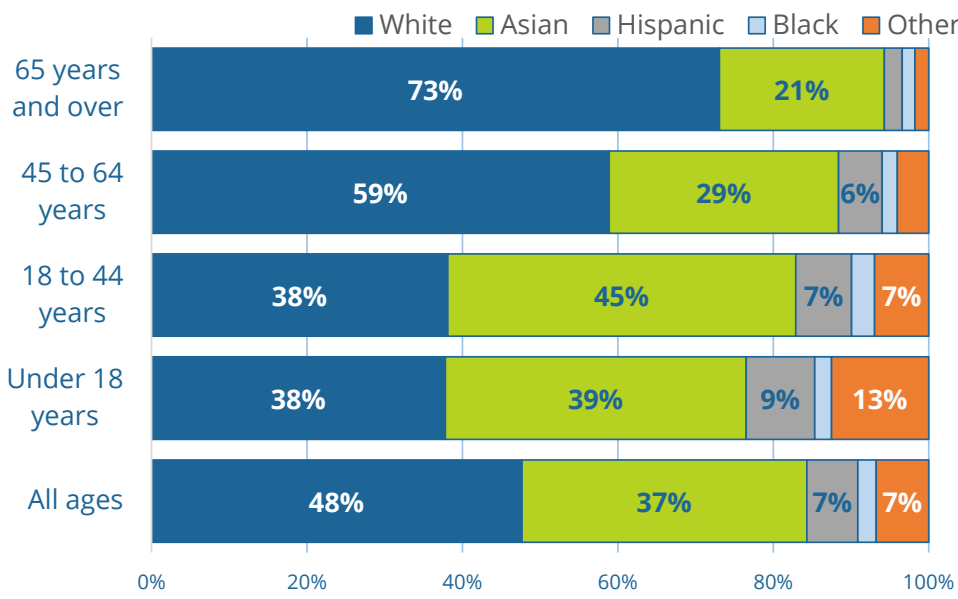

Bellevue Demographic Profile

June 30

2021

Bellevue welcomes the world. Our diversity is our strength. We embrace the future while respecting our past.

149,900
2021 population

Population 1953 to 2021

Source: Washington State Office of Financial Management. 2016 to 2021. April 1 Post Censal Estimates Population 1960 to Present, and Population Estimates and Acreage for the City of Bellevue 1953-2015.

50%
+/- 3%

People of Color

41%
+/- 3%

Foreign born

\$127,400

2019 Median household income

US Census Bureau. 2019 American Community Survey, Tables B19013, B01001, B01001A. Washington Office of Financial Management. 2021. April 1 Population Estimates

Population by Age

Source: US Census Bureau. 2018 American Community Survey (1-year estimates), table B01001.

Race by Age

Source: US Census Bureau. 2015-2019 American Community Survey (5-year estimates), tables B01001B-I. Note: Some Hispanic people may be double counted in the "Other" category and the "Black" category.