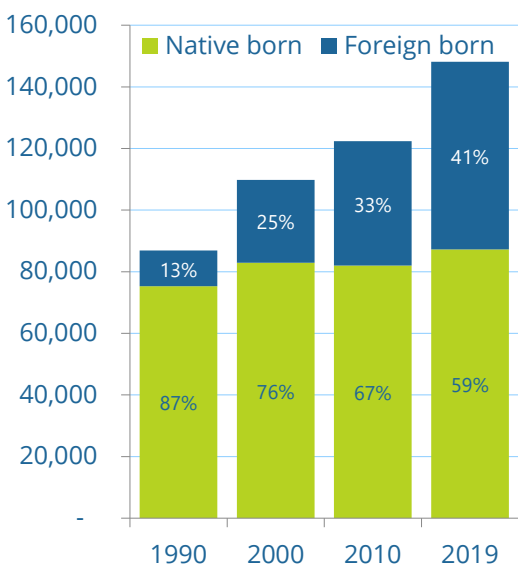

Bellevue Demographic Profile

June 30

2021

Bellevue welcomes the world. Our diversity is our strength. We embrace the future while respecting our past.

149,900
2021 population

Population 1953 to 2021

Source: Washington State Office of Financial Management. 2016 to 2021. April 1 Post Censal Estimates Population 1960 to Present, and Population Estimates and Acreage for the City of Bellevue 1953-2015.

50%
+/- 3%

People of Color

41%
+/- 3%

Foreign born

\$127,400

2019 Median household income

US Census Bureau. 2019 American Community Survey, Tables B19013, B01001, B01001A. Washington Office of Financial Management. 2021. April 1 Population Estimates

Population by Age

Source: US Census Bureau. 2018 American Community Survey (1-year estimates), table B01001.

Race by Age

Source: US Census Bureau. 2015-2019 American Community Survey (5-year estimates), tables B01001B-I. Note: Some Hispanic people may be double counted in the "Other" category and the "Black" category.

Population by Place of Birth

Source: US Census Bureau. 1990 Decennial Census. 2000 Decennial Census. 2010 Decennial Census. 2018 American Community Survey, Tables B06001, B05002.

Pop. Change by Place of Birth