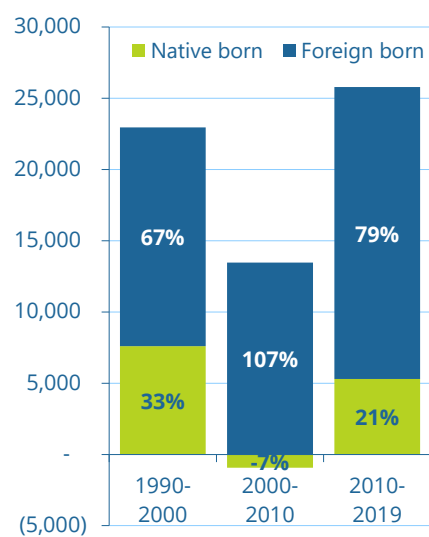

Bellevue Demographic Profile

June 30

2021

Bellevue welcomes the world. Our diversity is our strength. We embrace the future while respecting our past.

149,900
2021 population

Population 1953 to 2021

Source: Washington State Office of Financial Management. 2016 to 2021. April 1 Post Censal Estimates Population 1960 to Present, and Population Estimates and Acreage for the City of Bellevue 1953-2015.

50%
+/- 3%

People of Color

41%
+/- 3%

Foreign born

\$127,400

2019 Median household income

US Census Bureau. 2019 American Community Survey, Tables B19013, B01001, B01001A. Washington Office of Financial Management. 2021. April 1 Population Estimates

Population by Age

Source: US Census Bureau. 2018 American Community Survey (1-year estimates), table B01001.

Race by Age

Source: US Census Bureau. 2015-2019 American Community Survey (5-year estimates), tables B01001B-I. Note: Some Hispanic people may be double counted in the "Other" category and the "Black" category.

Population by Place of Birth

Source: US Census Bureau. 1990 Decennial Census. 2000 Decennial Census. 2010 Decennial Census. 2018 American Community Survey, Tables B06001, B05002.

Pop. Change by Place of Birth