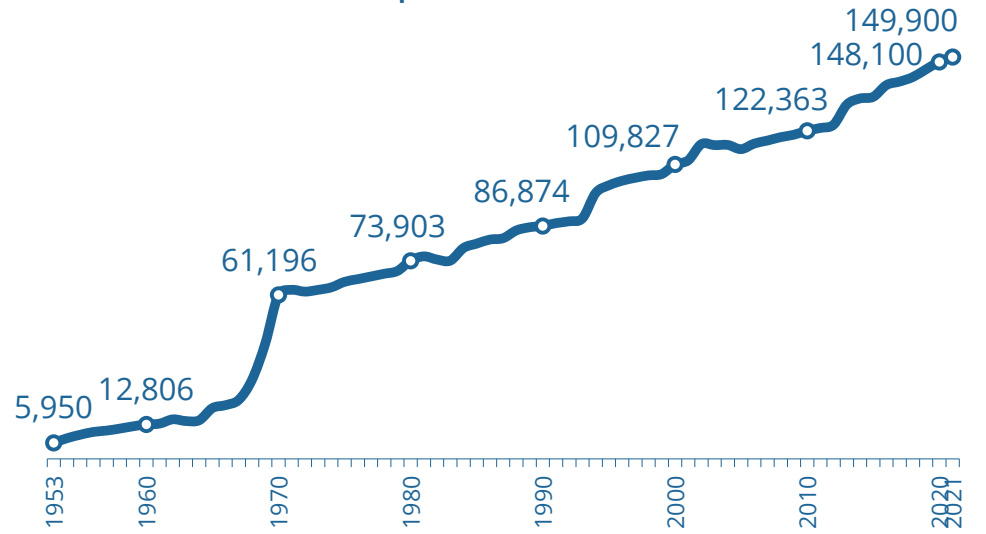

Bellevue Demographic Profile

June 30

2021

Bellevue welcomes the world. Our diversity is our strength. We embrace the future while respecting our past.

149,900
2021 population

Population 1953 to 2021

Source: Washington State Office of Financial Management. 2016 to 2021. April 1 Post Censal Estimates Population 1960 to Present, and Population Estimates and Acreage for the City of Bellevue 1953-2015.

50%
+/- 3%

People of Color

41%
+/- 3%

Foreign born

\$127,400

2019 Median household income

US Census Bureau. 2019 American Community Survey, Tables B19013, B01001, B01001A. Washington Office of Financial Management. 2021. April 1 Population Estimates

Population by Age

Source: US Census Bureau. 2018 American Community Survey (1-year estimates), table B01001.

Race by Age

Source: US Census Bureau. 2015-2019 American Community Survey (5-year estimates), tables B01001B-I. Note: Some Hispanic people may be double counted in the "Other" category and the "Black" category.