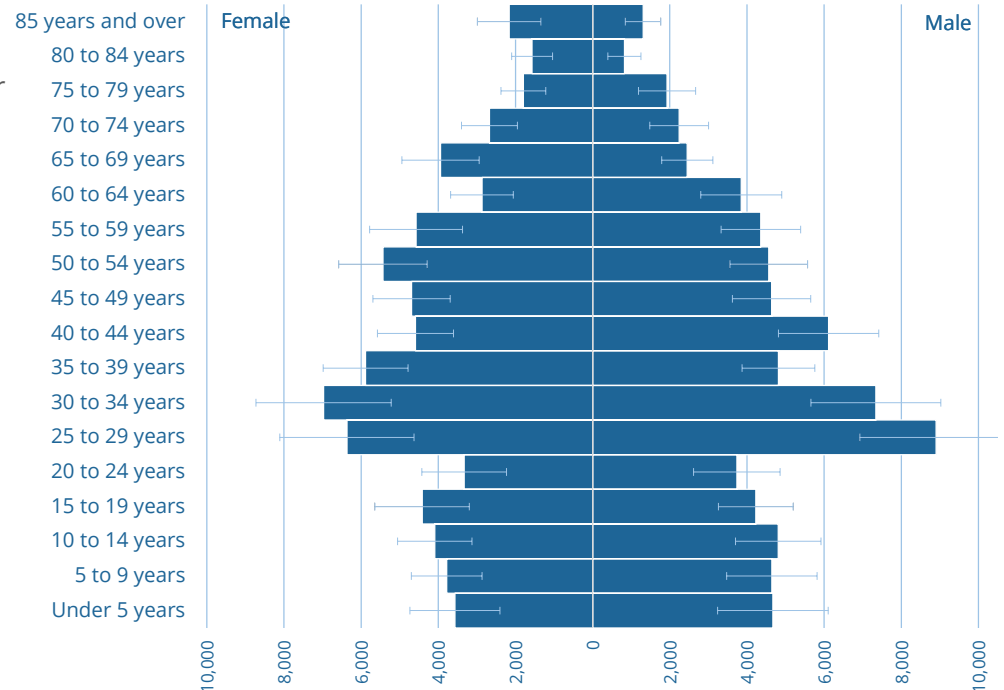

Bellevue Demographic Profile

June 30

2021

Bellevue welcomes the world. Our diversity is our strength. We embrace the future while respecting our past.

149,900
2021 population

Population 1953 to 2021

Source: Washington State Office of Financial Management. 2016 to 2021. April 1 Post Censal Estimates Population 1960 to Present, and Population Estimates and Acreage for the City of Bellevue 1953-2015.

50%
+/- 3%

People of Color

41%
+/- 3%

Foreign born

\$127,400

2019 Median household income

US Census Bureau. 2019 American Community Survey, Tables B19013, B01001, B01001A. Washington Office of Financial Management. 2021. April 1 Population Estimates

Population by Age

Source: US Census Bureau. 2018 American Community Survey (1-year estimates), table B01001.

Race by Age

Source: US Census Bureau. 2015-2019 American Community Survey (5-year estimates), tables B01001B-I. Note: Some Hispanic people may be double counted in the "Other" category and the "Black" category.

Population by Place of Birth

Source: US Census Bureau. 1990 Decennial Census. 2000 Decennial Census. 2010 Decennial Census. 2018 American Community Survey, Tables B06001, B05002.

Pop. Change by Place of Birth