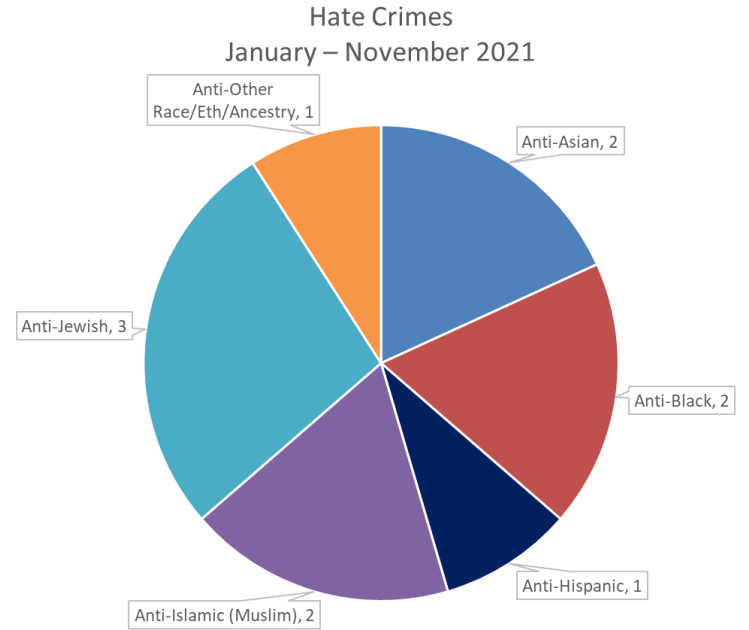

Hate Crimes and Bias Incidents 2021 (Jan-Nov)

JAN-NOV 2021	Intimidation	Vandalism	Non-Criminal Incident	Total
Anti-Asian	2		9	11
Anti-Black	2		3	5
Anti-Gay (Male)			1	1
Anti-Hispanic	1		1	2
Anti-Islamic (Muslim)	2			2
Anti-Jewish		3		3
Anti-LGBT			2	2
Anti-Other Race		1	3	4
Anti-White			1	1
TOTAL	7	4	20	31

Non-Criminal Bias Incidents
January – November 2021