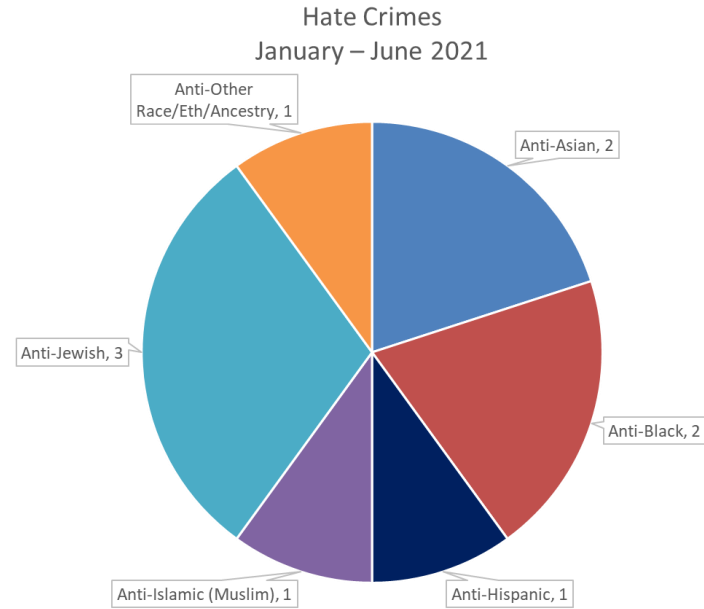

### Hate Crimes and Bias Incidents 2021 (Jan-Jun)

JAN-JUN 2021	Intimidation	Vandalism	Non-Criminal Incident	Total
Anti-Asian	2		5	7
Anti-Black	2		3	5
Anti-Hispanic	1		1	2
Anti-Jewish		3		3
Anti-LGBT			2	2
Anti-Islamic (Muslim)	1			1
Anti-Other Race		1		1
Anti-White			1	1
<b>TOTAL</b>	<b>6</b>	<b>4</b>	<b>12</b>	<b>22</b>

Non-Criminal Bias Incidents  
January – June 2021