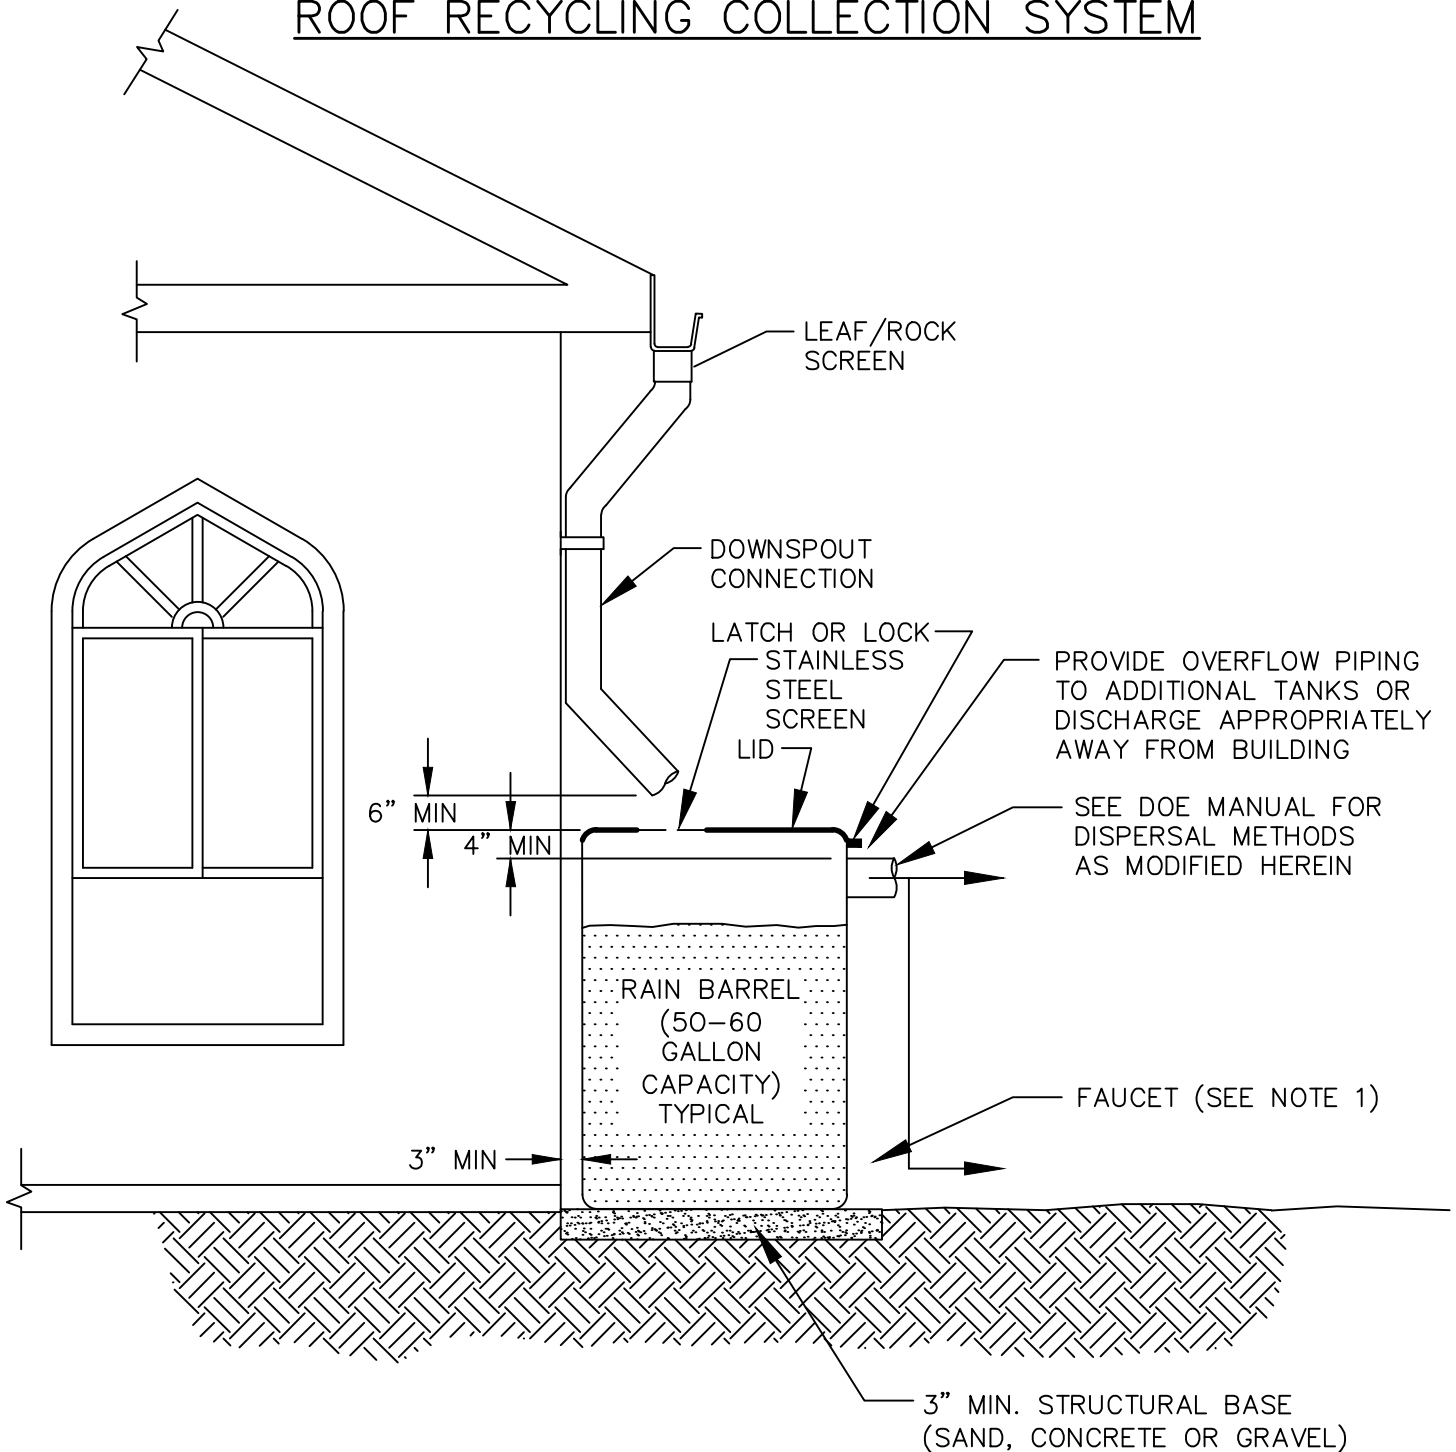

ROOF RECYCLING COLLECTION SYSTEM

NOTES:

1. HOSE BIB FOR ATTACHING GARDEN HOSE FOR HAND WATERING.
2. SEE NDP CHAPTER D6-05 FOR ALL MATERIALS.

	<h2 style="margin: 0;">City of Bellevue</h2>	<p>STORM AND SURFACE WATER UTILITY</p>
<p>TITLE</p> <h3 style="margin: 0;">RAIN RECYCLING SYSTEM – RAIN BARREL</h3>		
<p>JANUARY 2022</p>	<p>NO SCALE</p>	<p>NO. <u>NDP-18</u></p>