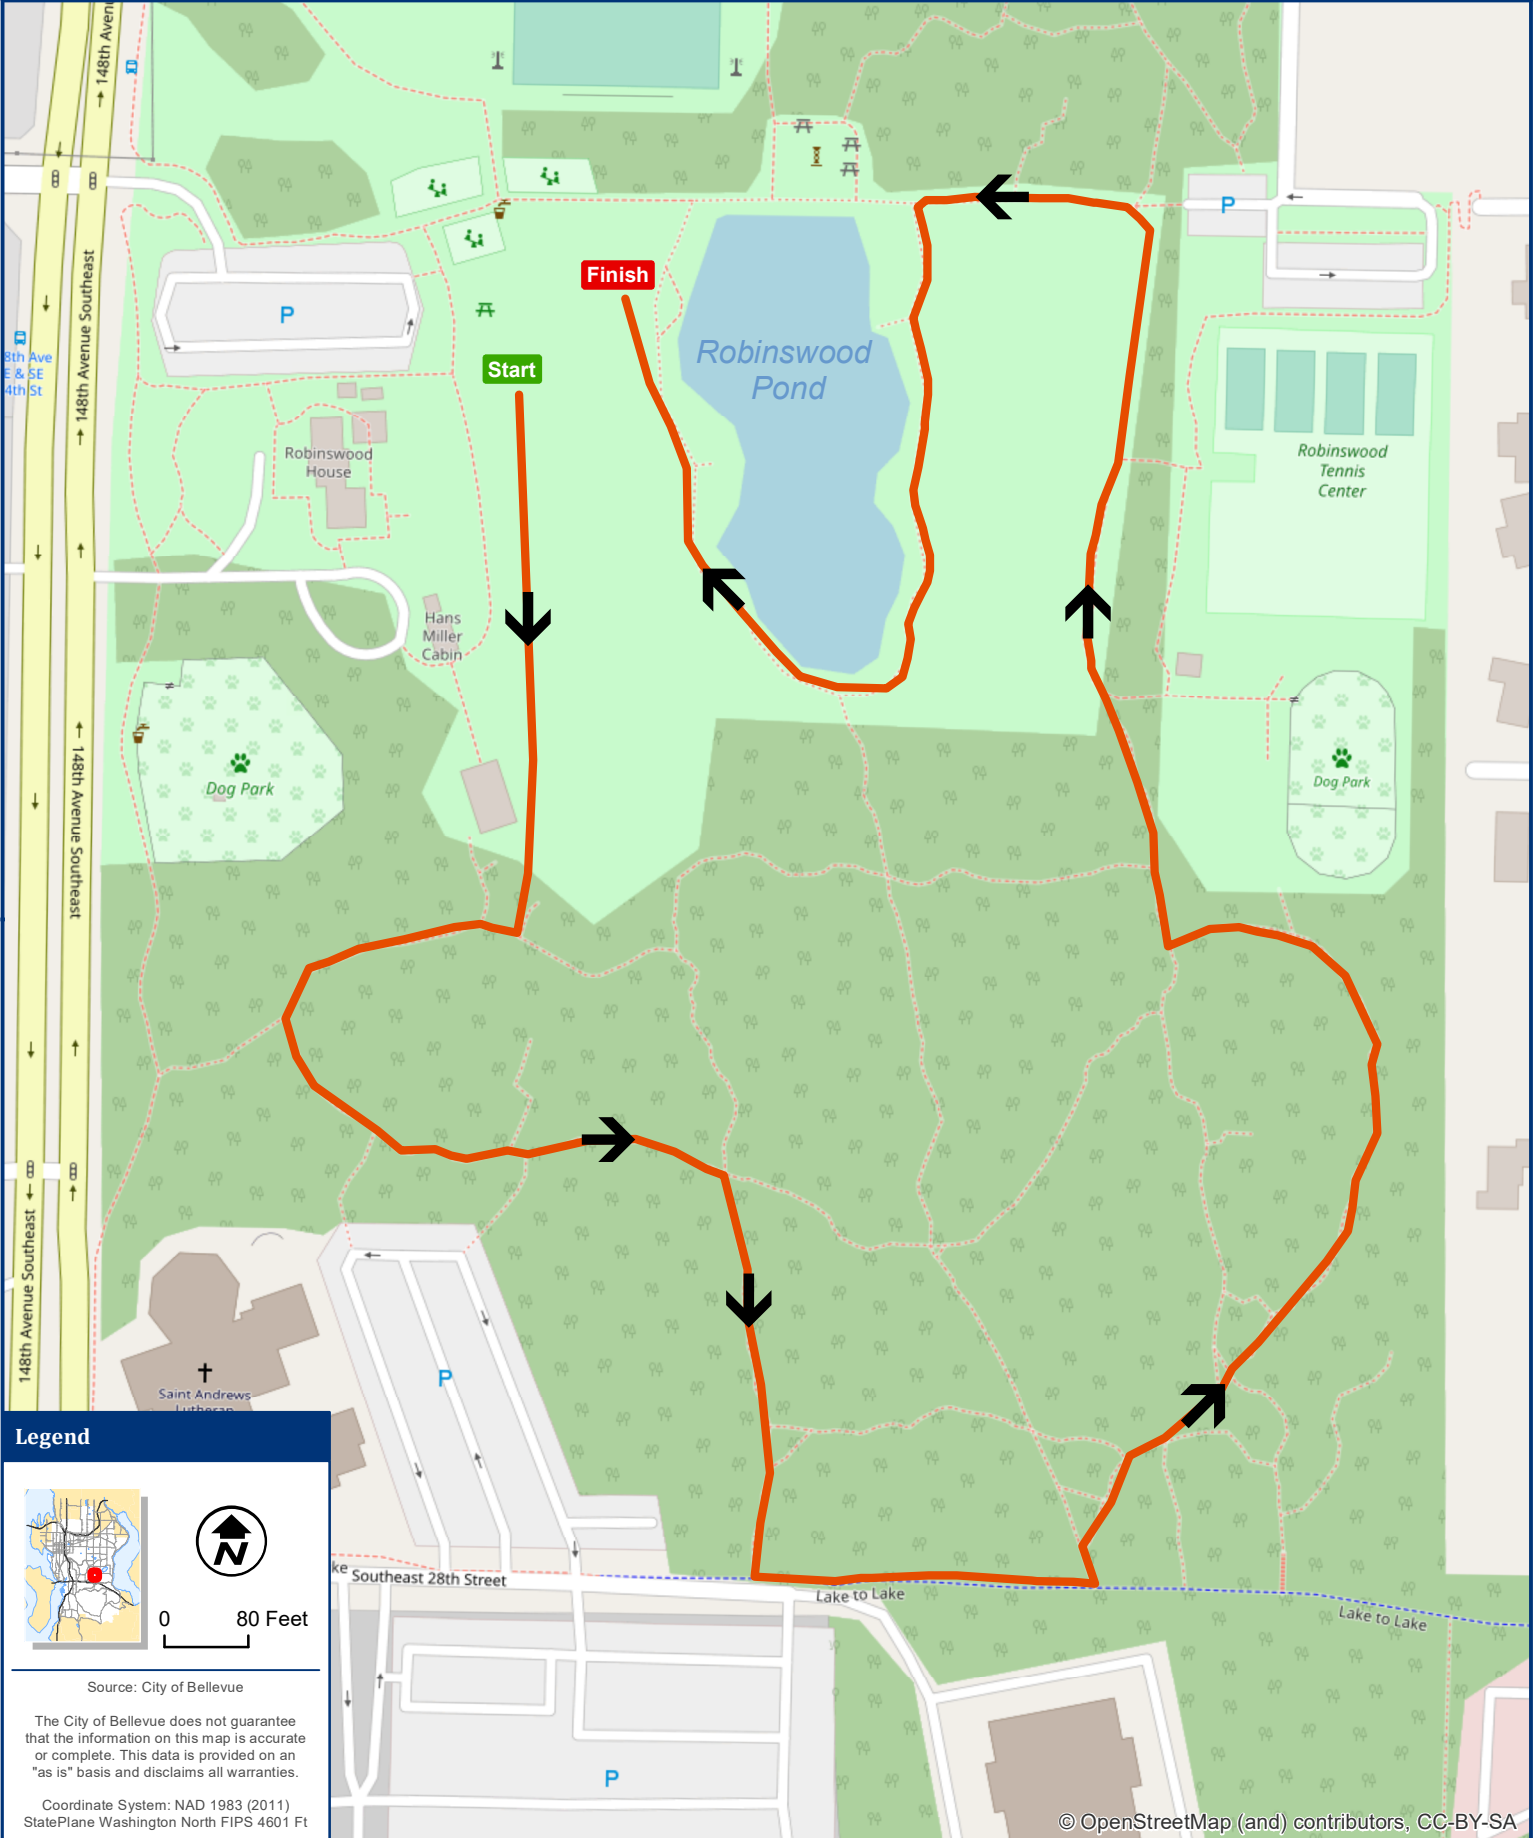

Cross-Country Course at Robinswood Park

1-Mile Loop

Legend

0 80 Feet

Source: City of Bellevue

The City of Bellevue does not guarantee that the information on this map is accurate or complete. This data is provided on an "as is" basis and disclaims all warranties.

Coordinate System: NAD 1983 (2011)
StatePlane Washington North FIPS 4601 Ft

© OpenStreetMap (and) contributors, CC-BY-SA