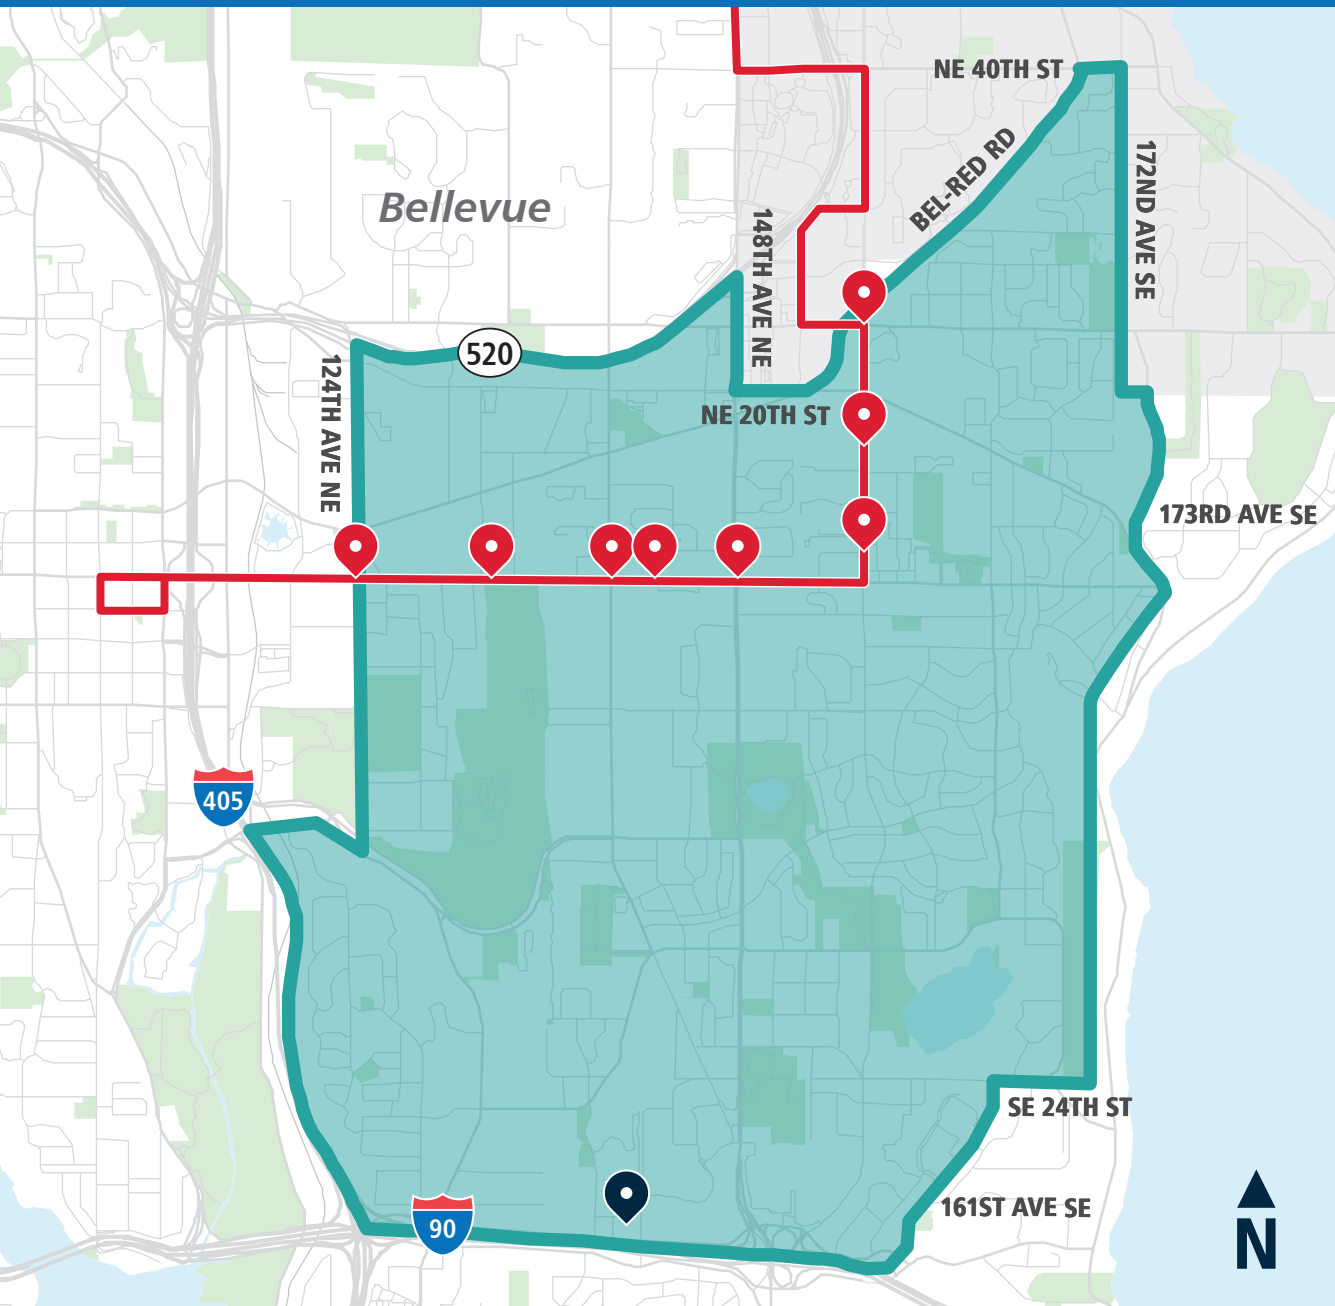

CROSSROADS CONNECT

LEGEND

- Service Area
- RapidRide B Line

PICKUP AND DROP-OFF LOCATIONS

- RapidRide B Line Station
- Eastgate Park & Ride

Moving forward together