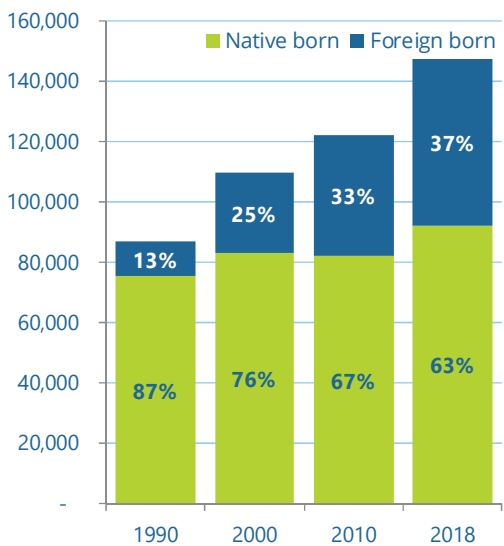

Population by Place of Birth

Source: US Census Bureau. 1990 Decennial Census. 2000 Decennial Census. 2010 Decennial Census. 2018 American Community Survey, Tables B06001.