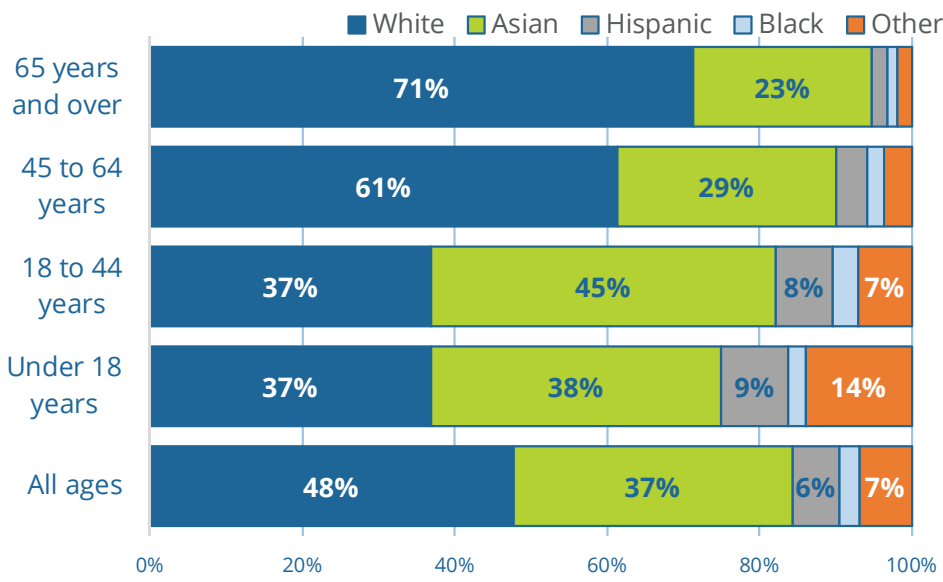

Race by Age

Source: US Census Bureau. 2018 American Community Survey (1-year estimates), tables B01001B-I.