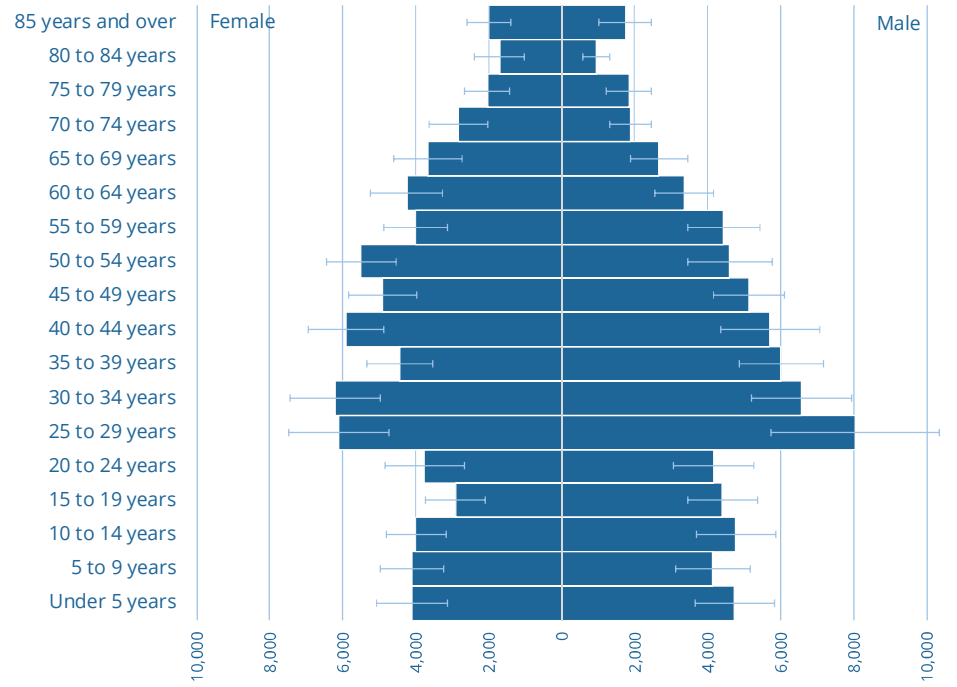

Population by Age

Source: US Census Bureau. 2018 American Community Survey (1-year estimates), table B01001.