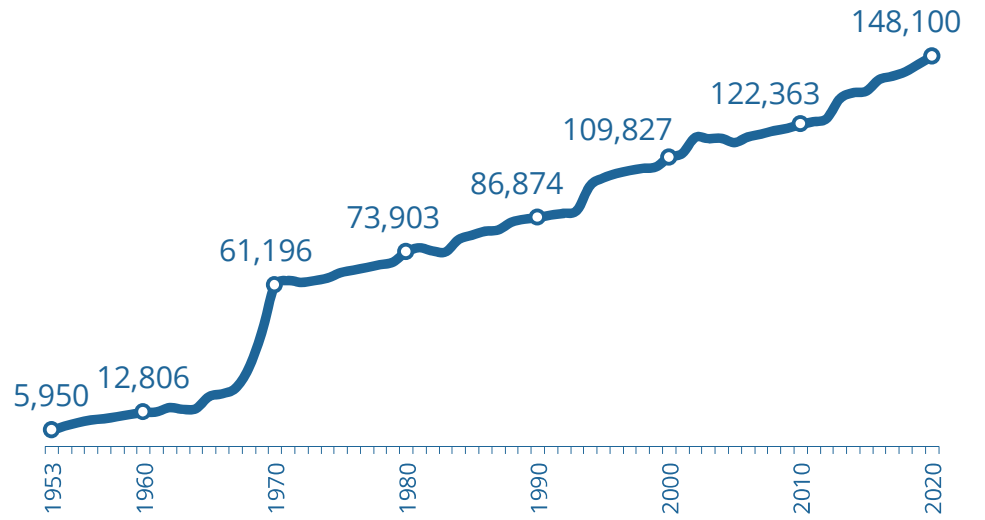

# Bellevue Demographic Profile

July 22  
**2020**

Bellevue welcomes the world. Our diversity is our strength. We embrace the future while respecting our past.

**148,100**  
2020 population

**51%**  
+/- 3%  
People of Color

**37%**  
+/- 3%  
Foreign born

**\$113,700**  
2018 Median household income

## Population 1953 to 2020

Source: Washington State Office of Financial Management. 2020. April 1 Post Censal Estimates Population 1960 to Present, and Population Estimates and Acreege for the City of Bellevue 1953-2015.