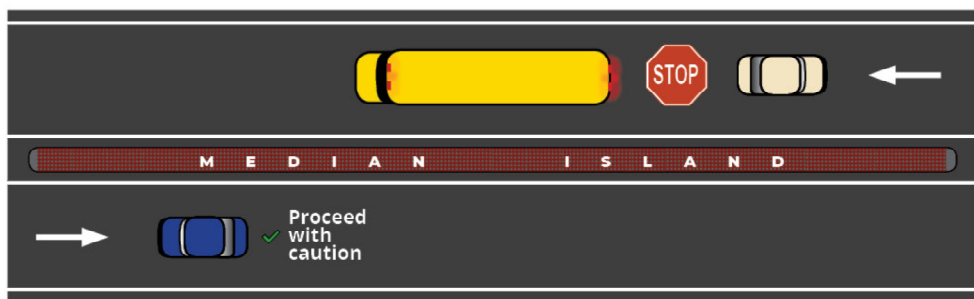

When to stop when school bus lights are flashing or stop bar is out

1 2-lane roadway: both directions stop

2 3+ lanes: stop if traveling same direction as bus

3 Turning lane: stop if traveling same direction as bus

4 Median: stop if traveling same direction as bus

\$422 fine if violating any of the above

Transportation