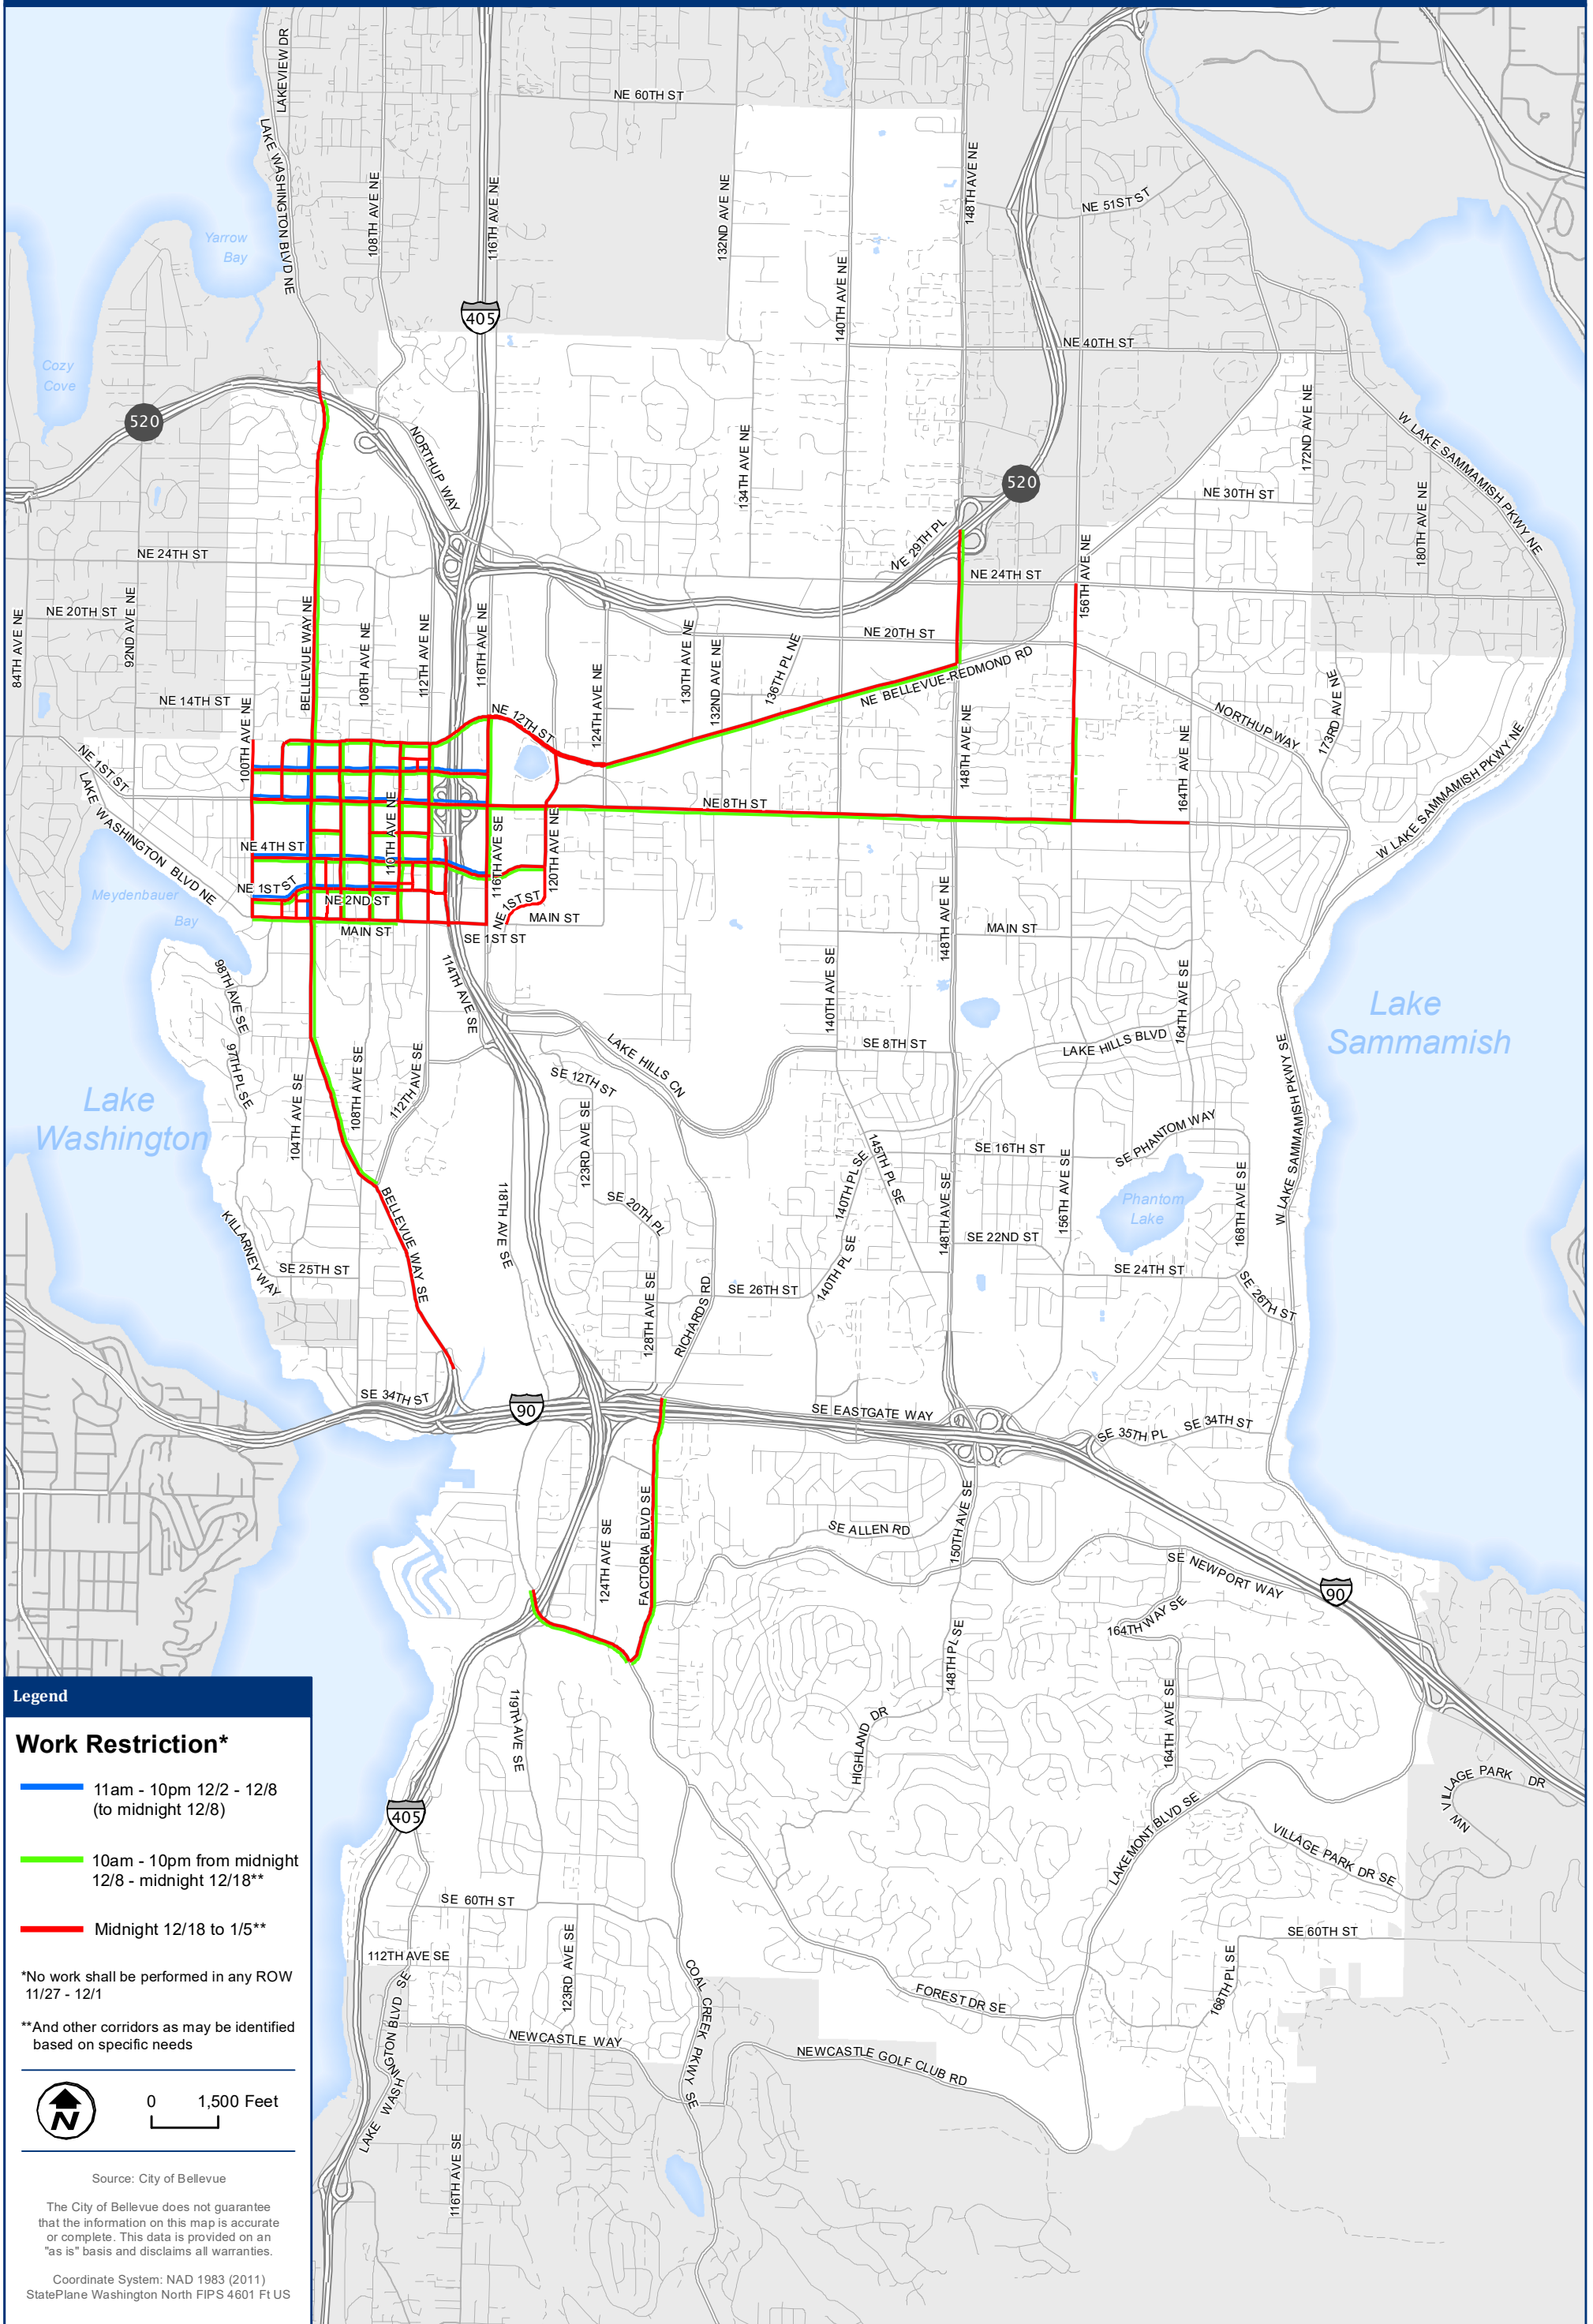

ROW Holiday Seasonal Work Restrictions - 2019

Legend

Work Restriction*

- 11am - 10pm 12/2 - 12/8 (to midnight 12/8)
- 10am - 10pm from midnight 12/8 - midnight 12/18**
- Midnight 12/18 to 1/5**

*No work shall be performed in any ROW 11/27 - 12/1

**And other corridors as may be identified based on specific needs

0 1,500 Feet

Source: City of Bellevue

The City of Bellevue does not guarantee that the information on this map is accurate or complete. This data is provided on an "as is" basis and disclaims all warranties.