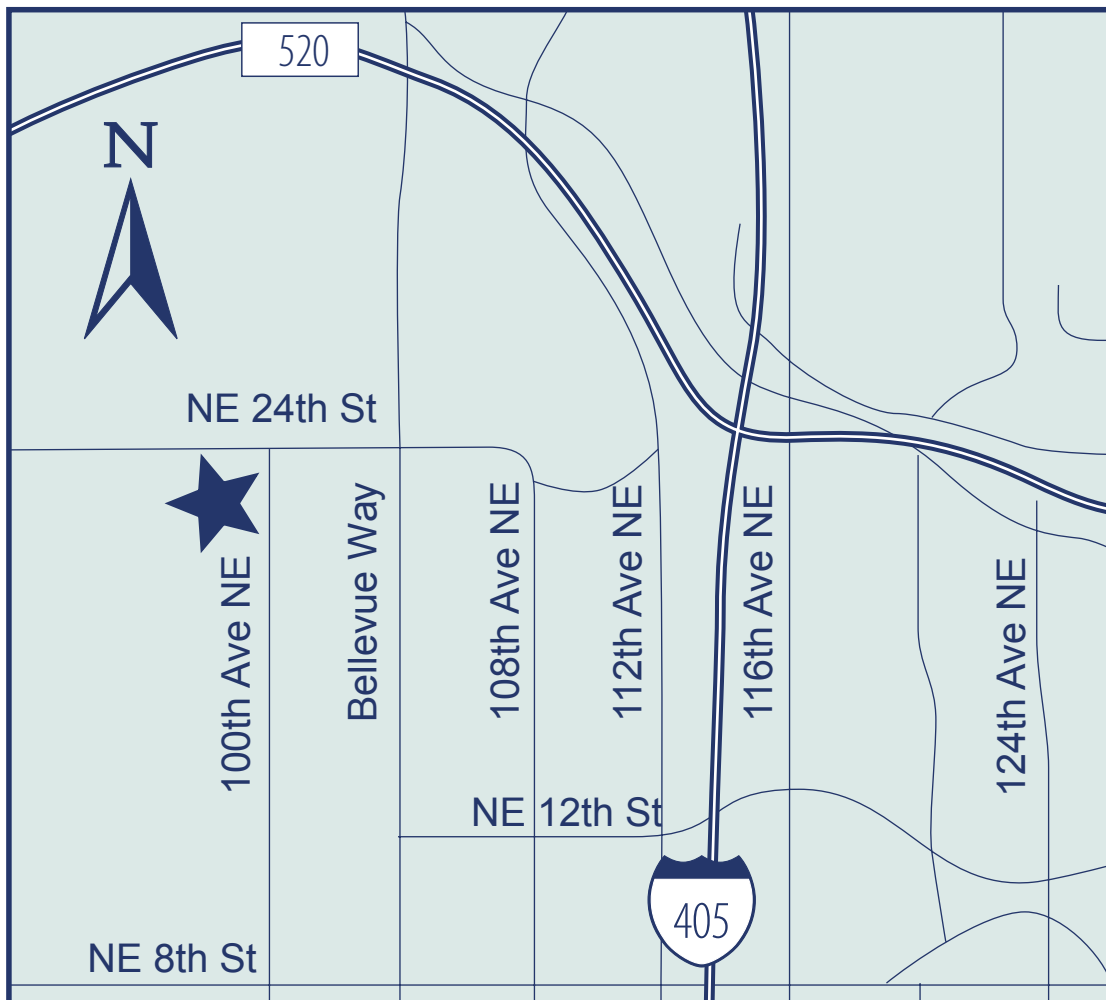

NORTHWEST ARTS CENTER

9825 NE 24th Street, Bellevue

206-920-2957 • bellevuehilltop@gmail.com

From 405 take NE 8th Street Exit (West); Take NE 8th Street to Bellevue Way; Turn right on Bellevue Way (North); Turn left on NE 24th Street; Northwest Arts Center is on left at the top of the hill.

From 520 take Bellevue Way (South); Turn right on 24th St.; Northwest Arts Center is on the left at the top of the hill.

For alternate formats, interpreters, or reasonable accommodation requests please phone at least 48 hours in advance 425-452-7106 (voice) or email dpettersson@bellevuewa.gov. For complaints regarding accommodations, contact City of Bellevue ADA/Title VI Administrator at 425-452-6168 (voice). If you are deaf or hard of hearing dial 711. All meetings are wheelchair accessible.