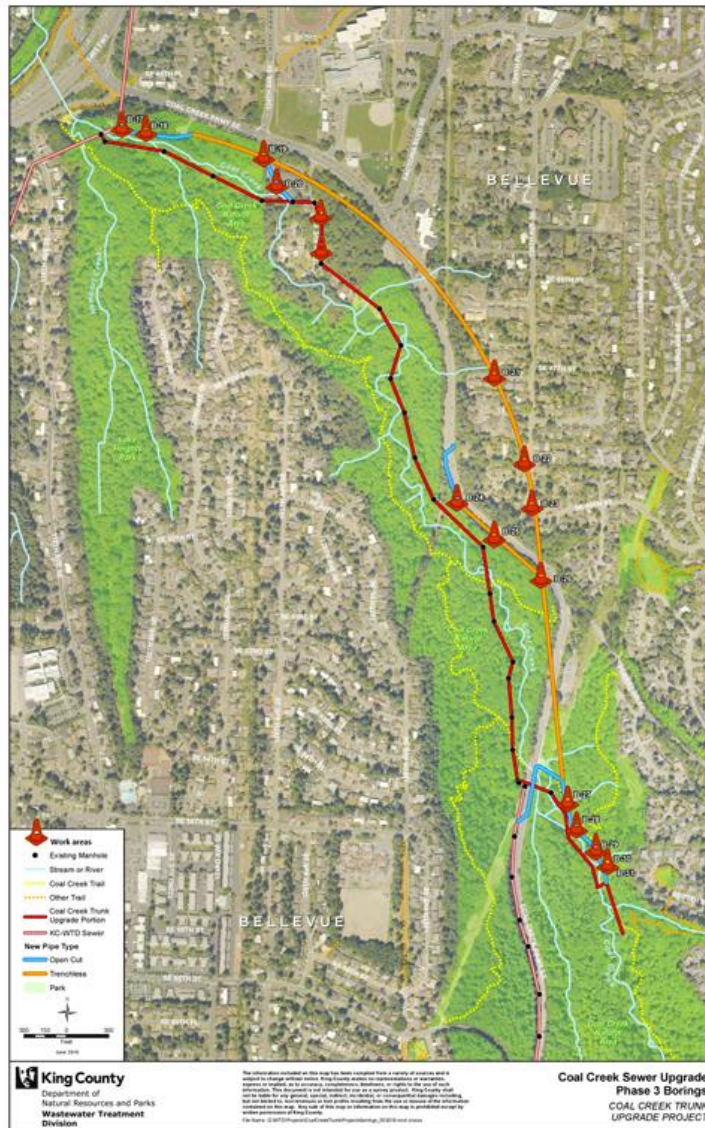

Field investigation update

Work on Coal Creek Parkway begins Monday, July 15, and Upper West Trailhead closed July 29-30