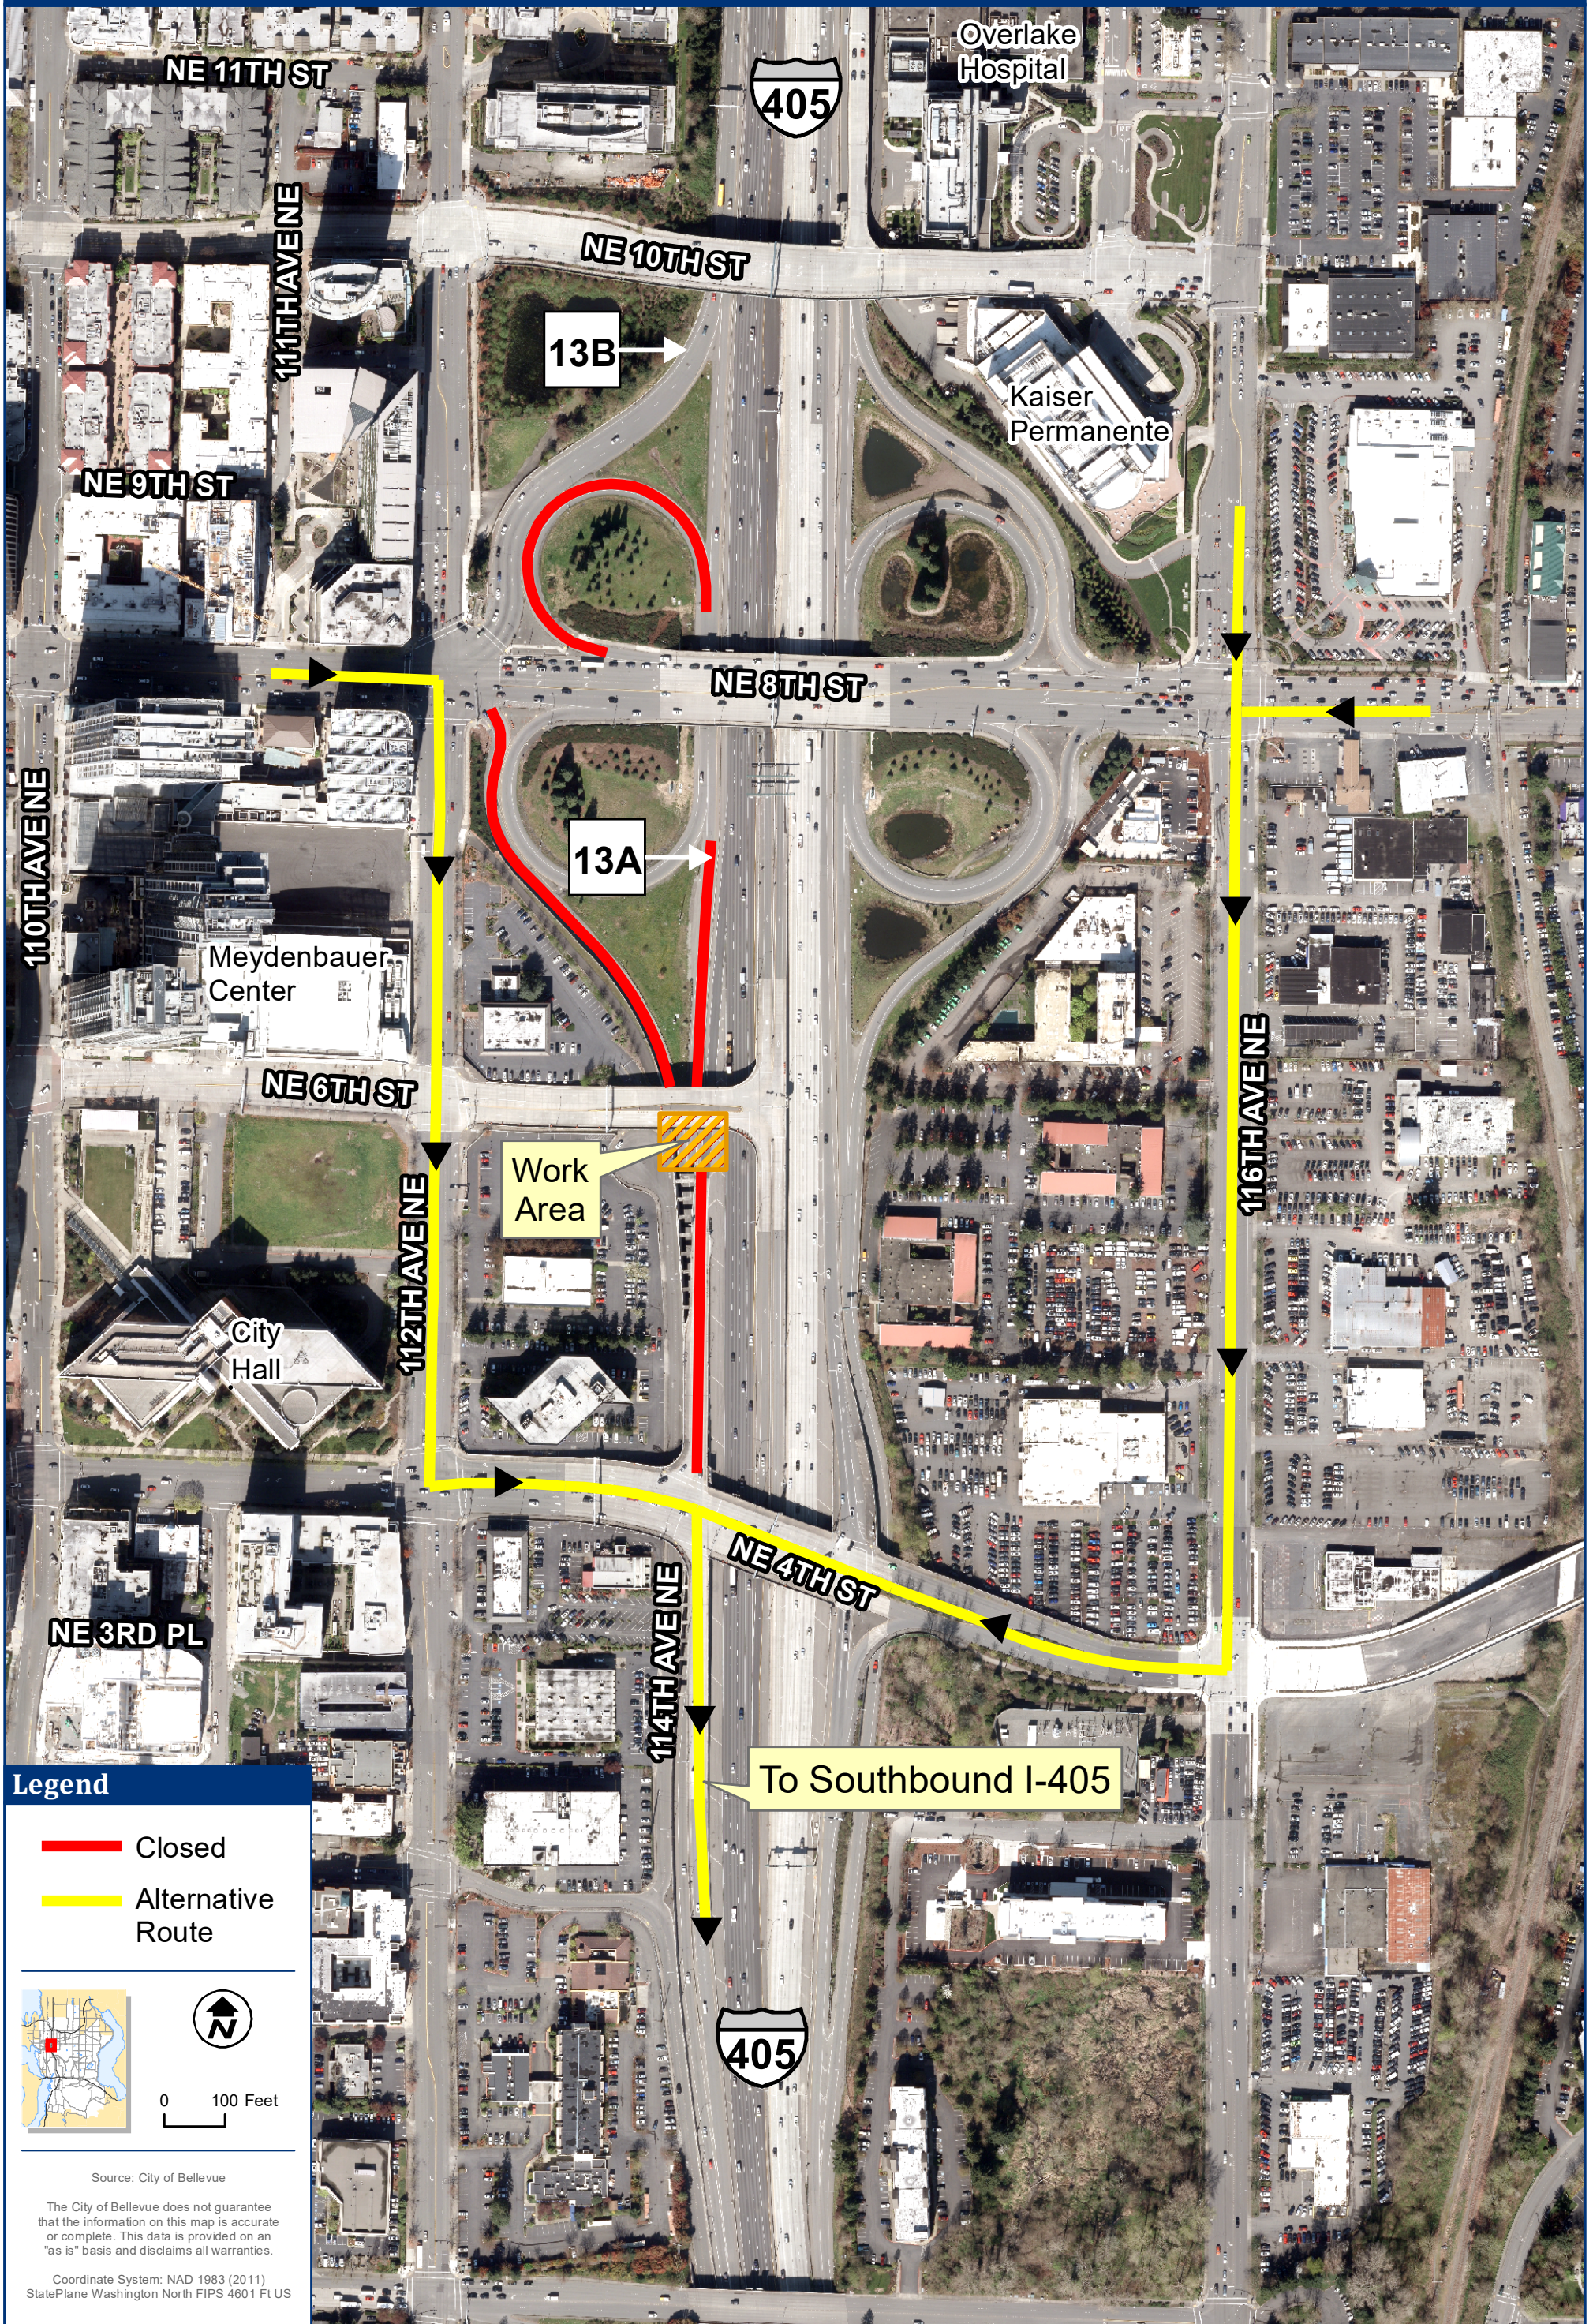

# I-405 Southbound Closure: Alternate Route Map

Friday 8/9 10pm to Saturday 8/10 11:59pm

## Legend

- Closed
- Alternative Route

0 100 Feet

Source: City of Bellevue

The City of Bellevue does not guarantee that the information on this map is accurate or complete. This data is provided on an "as is" basis and disclaims all warranties.