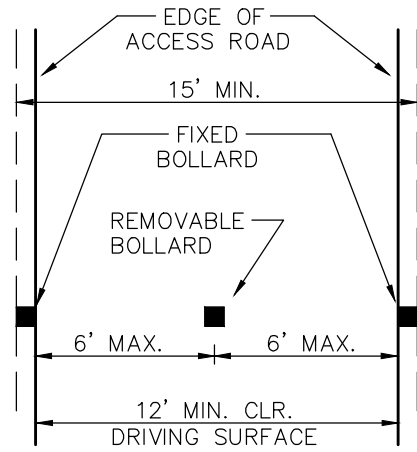

GATE PLACEMENT

BOLLARD PLACEMENT

City of Bellevue

STORM AND SURFACE WATER UTILITY

TITLE

GATE/BOLLARD PLACEMENT