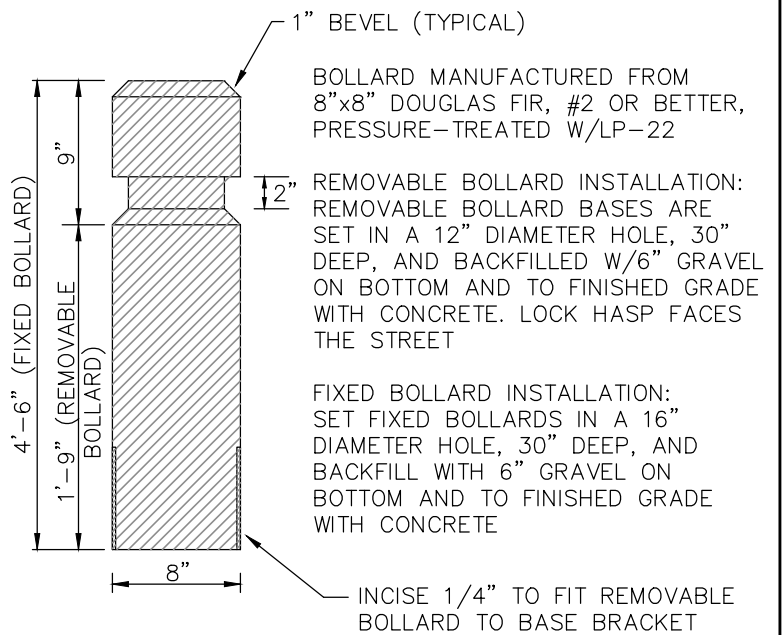

GATE PLACEMENT

BOLLARD PLACEMENT

City of Bellevue

STORM AND SURFACE WATER UTILITY

TITLE

GATE/BOLLARD PLACEMENT