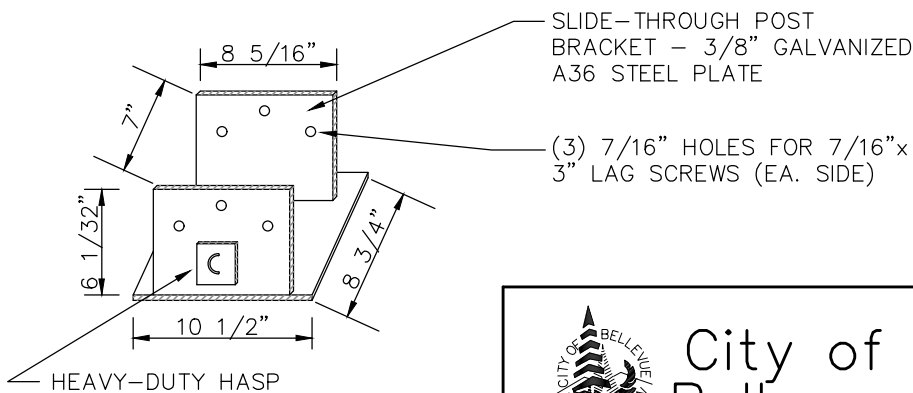

GATE PLACEMENT

BOLLARD PLACEMENT

City of Bellevue

STORM AND SURFACE WATER UTILITY

TITLE

GATE/BOLLARD PLACEMENT