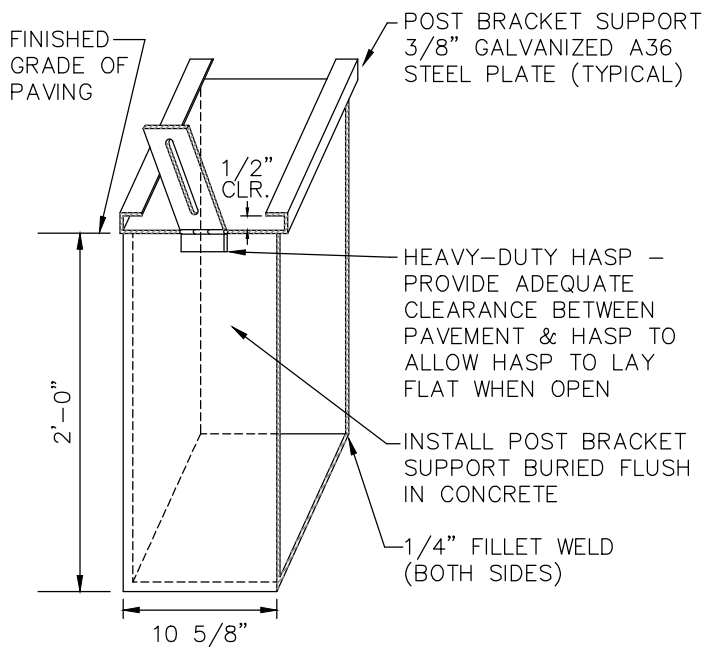

GATE PLACEMENT

BOLLARD PLACEMENT

City of Bellevue

STORM AND SURFACE WATER UTILITY

TITLE

GATE/BOLLARD PLACEMENT