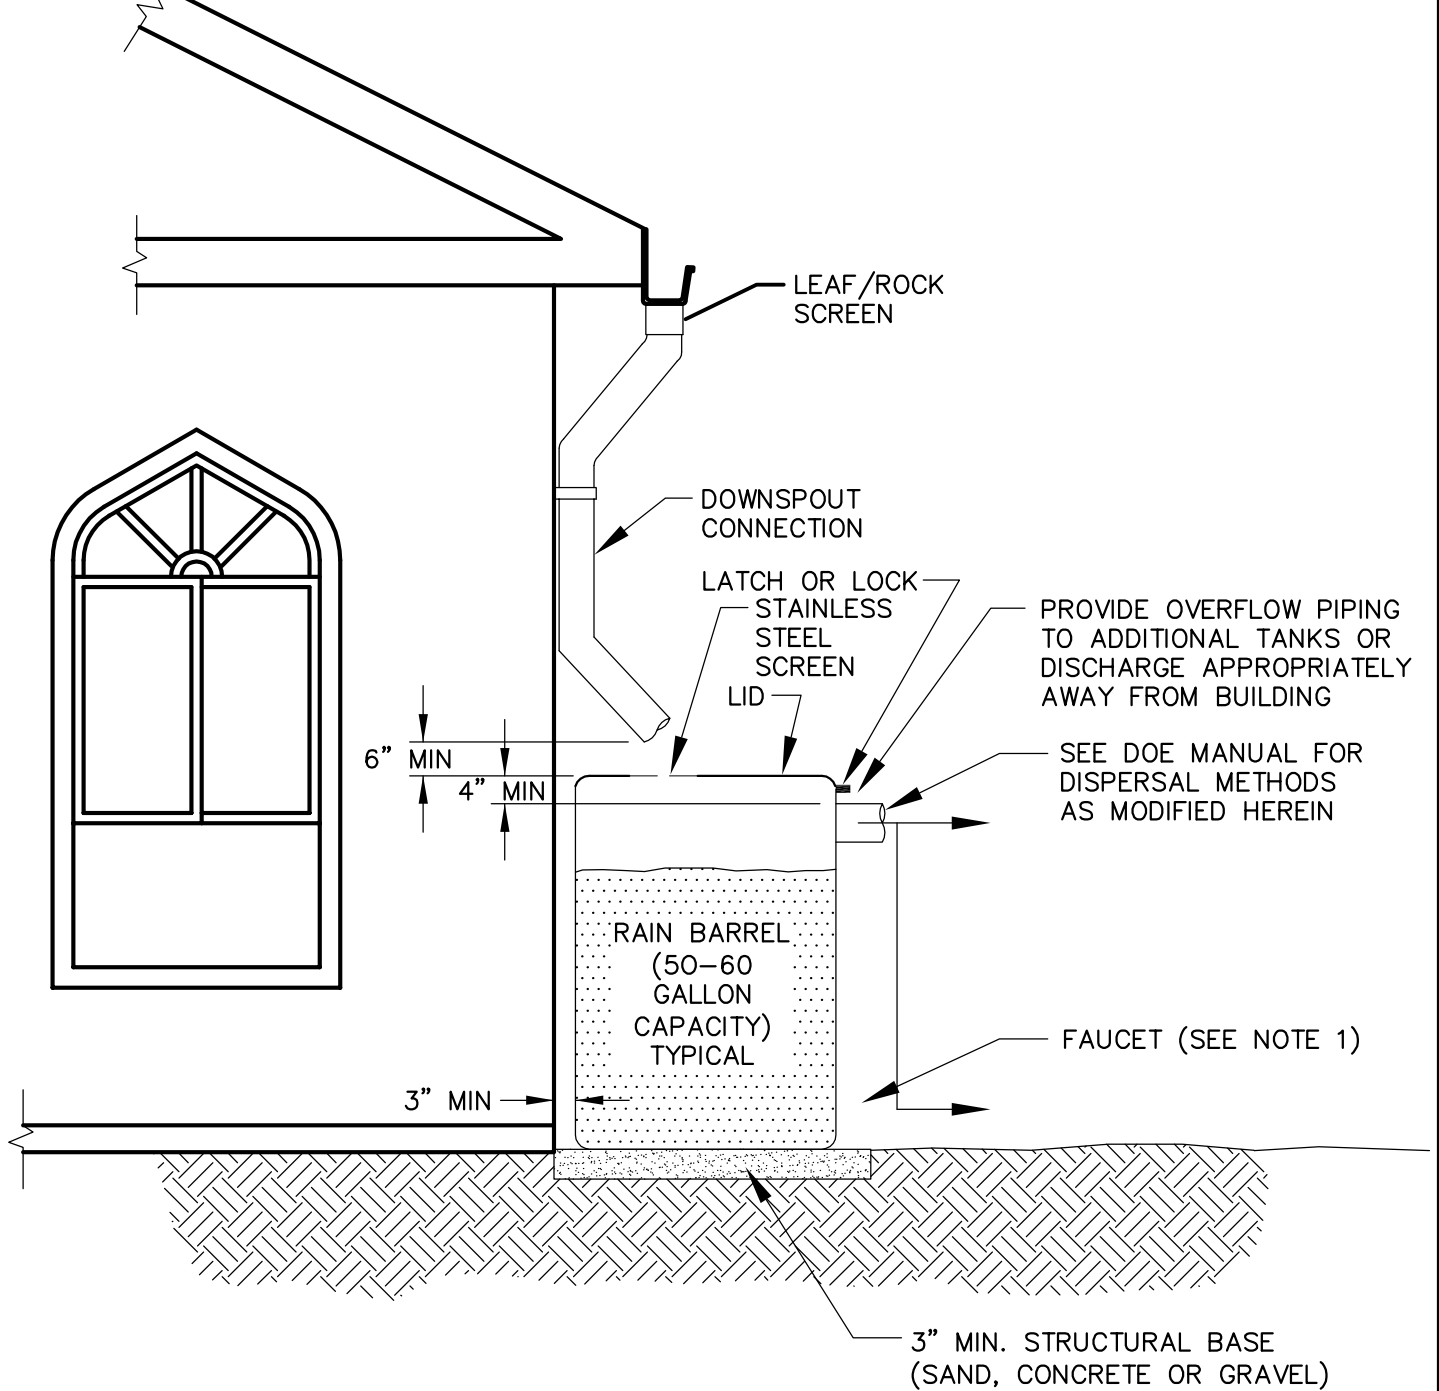

# ROOF RECYCLING COLLECTION SYSTEM

**NOTES:**

1. HOSE BIB FOR ATTACHING GARDEN HOSE FOR HAND WATERING.
2. SEE NDP CHAPTER D6-04 HEREIN FOR ALL MATERIALS.

**City of Bellevue**

STORM AND SURFACE WATER UTILITY

TITLE

RAIN RECYCLING SYSTEM – RAIN BARREL