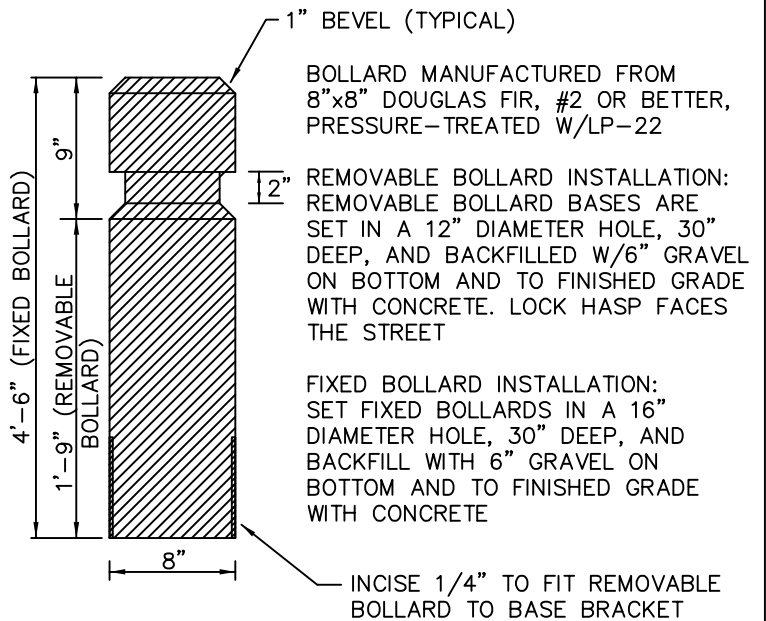

GATE PLACEMENT

BOLLARD PLACEMENT

City of Bellevue

STORM AND SURFACE WATER UTILITY

TITLE

GATE/BOLLARD PLACEMENT