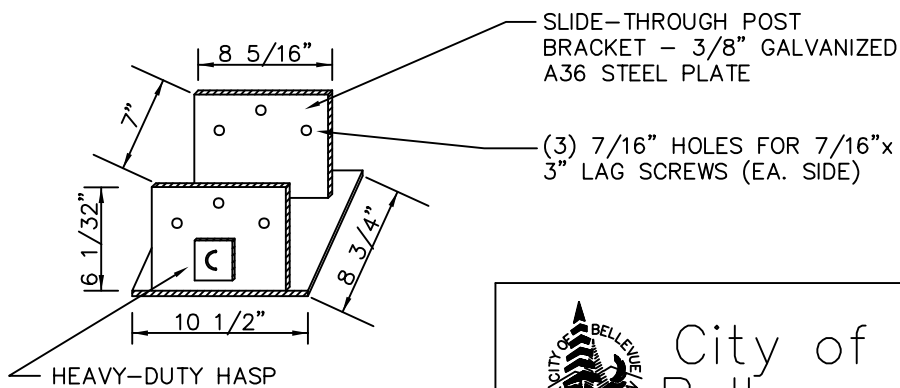

GATE PLACEMENT

BOLLARD PLACEMENT

City of Bellevue

STORM AND SURFACE WATER UTILITY

TITLE

GATE/BOLLARD PLACEMENT