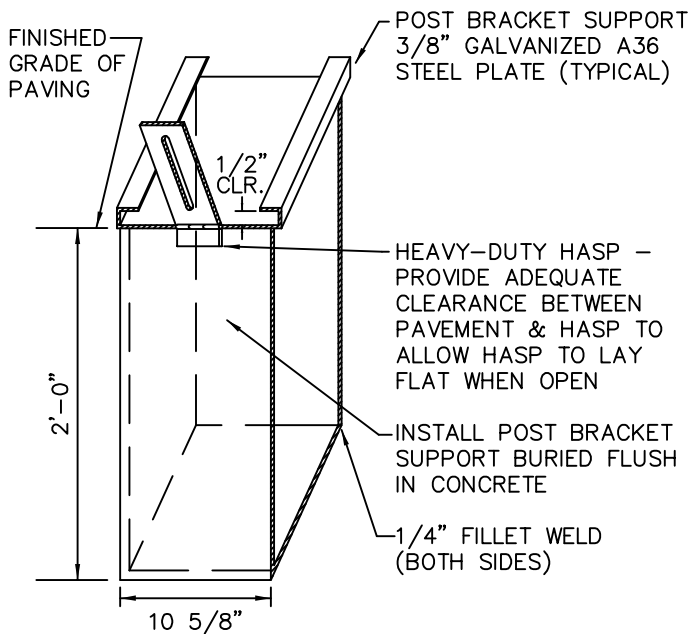

GATE PLACEMENT

BOLLARD PLACEMENT

City of Bellevue

STORM AND SURFACE WATER UTILITY

TITLE

GATE/BOLLARD PLACEMENT