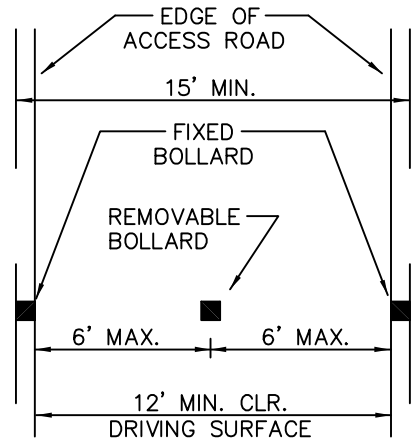

GATE PLACEMENT

BOLLARD PLACEMENT

City of Bellevue

STORM AND SURFACE WATER UTILITY

TITLE

GATE/BOLLARD PLACEMENT