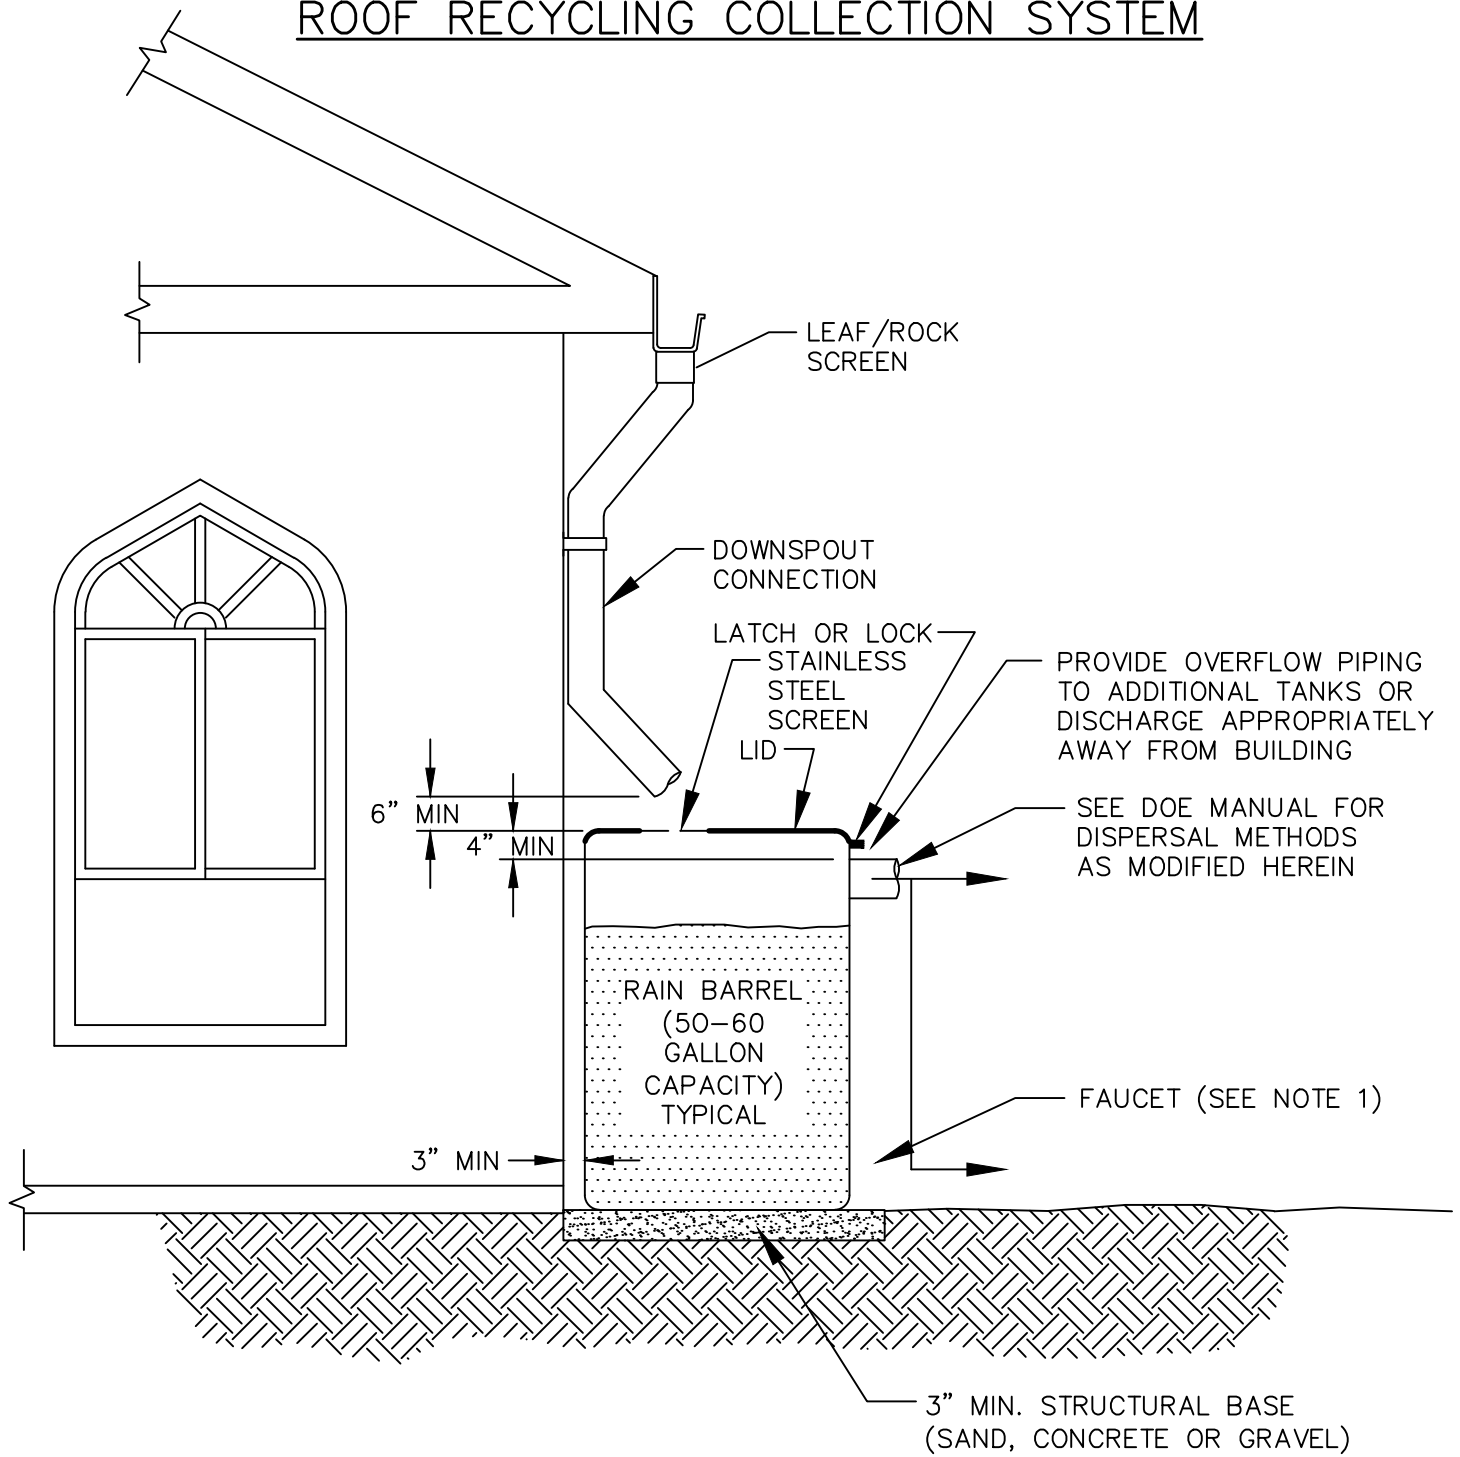

ROOF RECYCLING COLLECTION SYSTEM

NOTES:

1. HOSE BIB FOR ATTACHING GARDEN HOSE FOR HAND WATERING.
2. SEE NDP CHAPTER D6-05 FOR ALL MATERIALS.

City of
Bellevue

STORM AND SURFACE
WATER UTILITY

TITLE

RAIN RECYCLING SYSTEM –
RAIN BARREL

NO. NDP-18