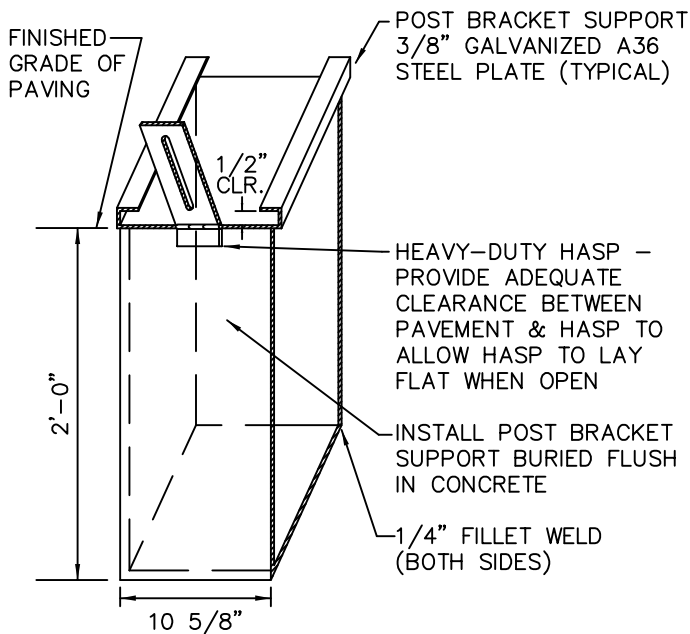

GATE PLACEMENT

BOLLARD PLACEMENT

City of Bellevue

STORM AND SURFACE WATER UTILITY

TITLE

GATE/BOLLARD PLACEMENT