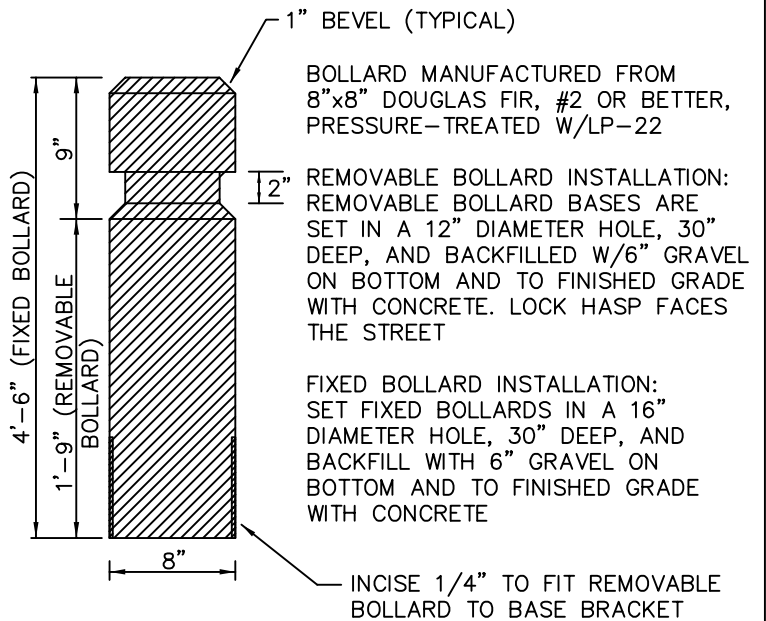

GATE PLACEMENT

BOLLARD PLACEMENT

City of Bellevue

STORM AND SURFACE WATER UTILITY

TITLE

GATE/BOLLARD PLACEMENT