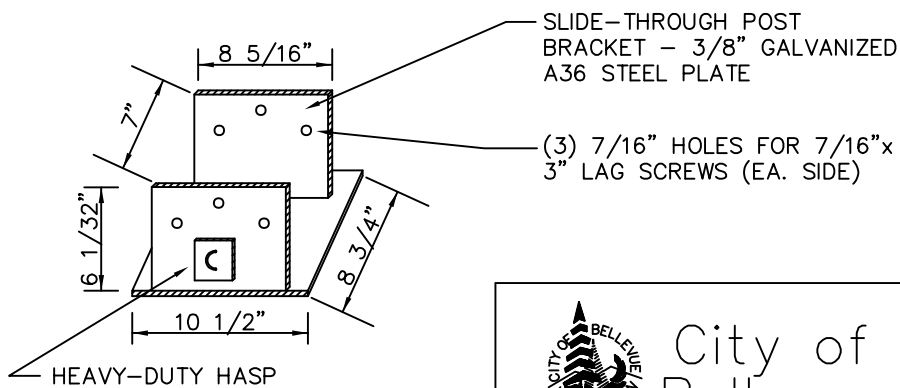

GATE PLACEMENT

BOLLARD PLACEMENT

City of Bellevue

STORM AND SURFACE WATER UTILITY

TITLE

GATE/BOLLARD PLACEMENT