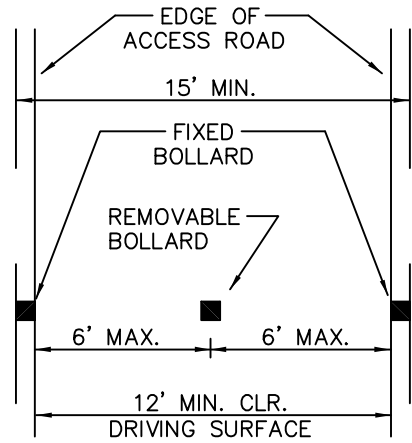

GATE PLACEMENT

BOLLARD PLACEMENT

City of Bellevue

STORM AND SURFACE WATER UTILITY

TITLE

GATE/BOLLARD PLACEMENT